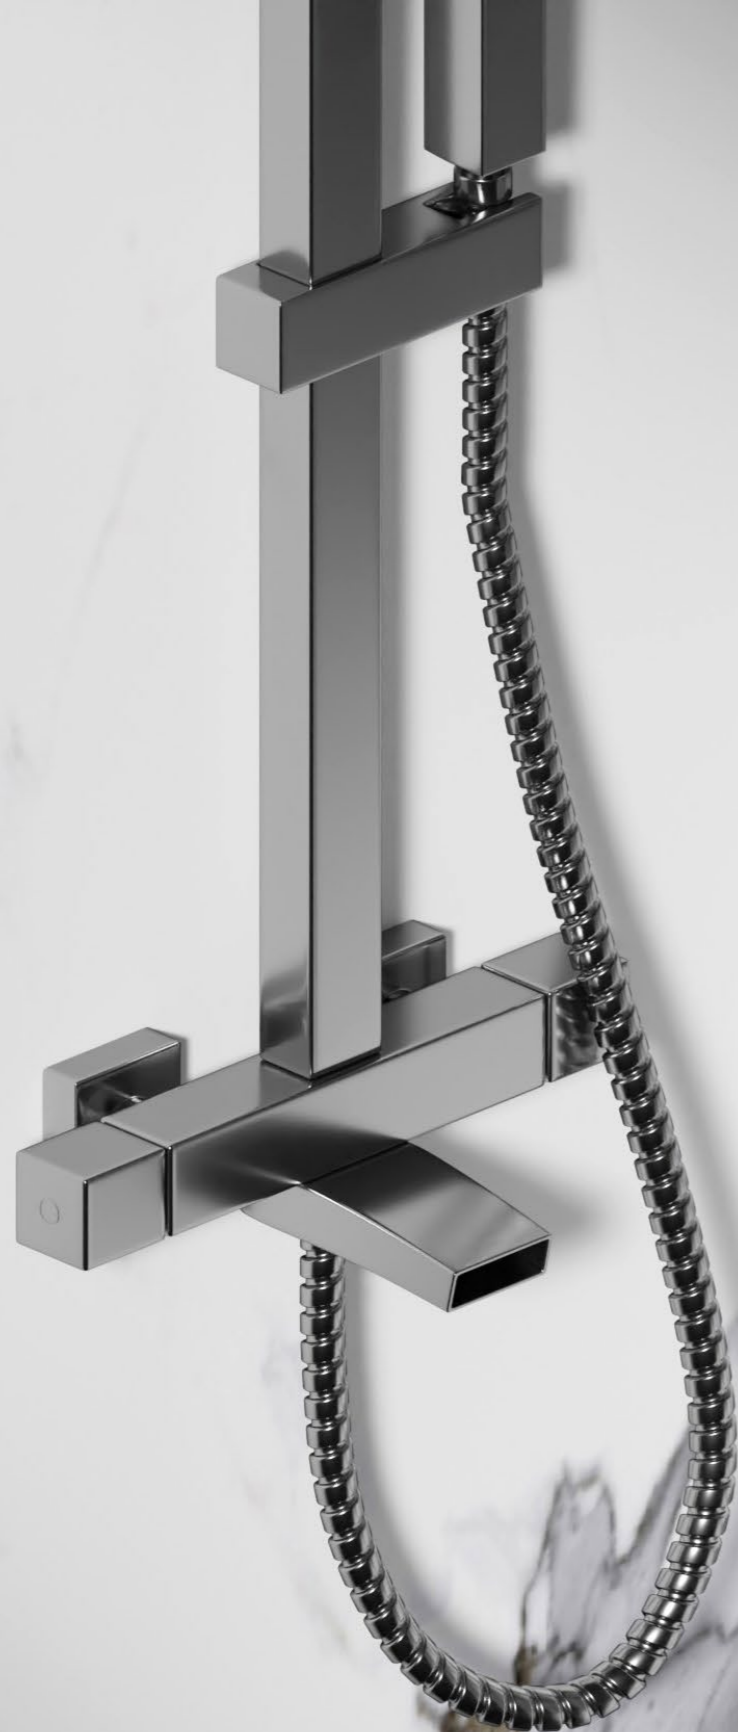

CALACATTA WHITE

4-Panels Bathroom Kit

SHOWER KIT 94"