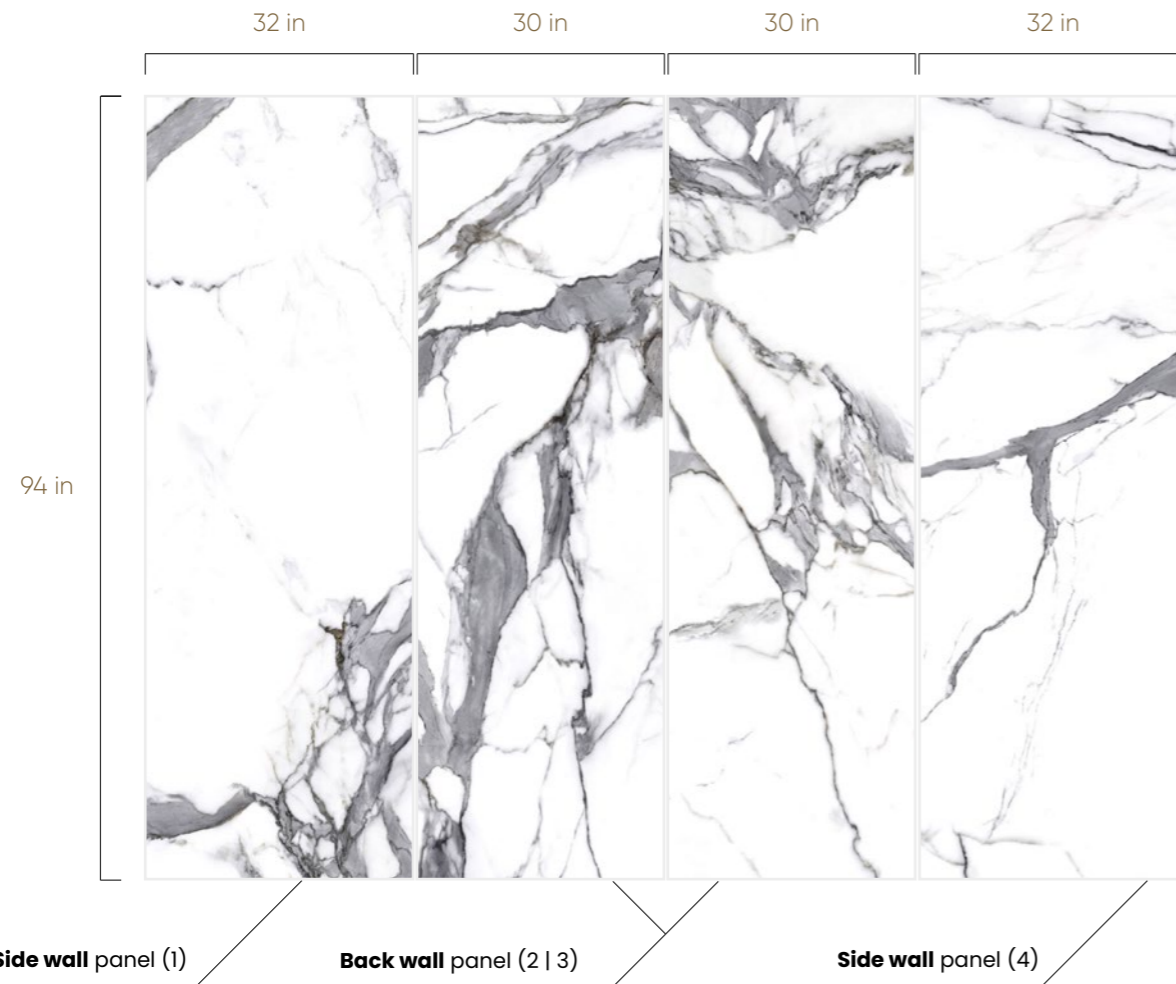

AVAILABLE FINISH

Satin Matt Polished

KIT CONTAINS:

Side wall panels	32-in W x 64-in H	Back wall panels	30-in W x 64-in H
Number of items	2	Number of items	2

CALACATTA WHITE

4-Panels Bathroom Kit

0.28"

94" SHOWER KIT 