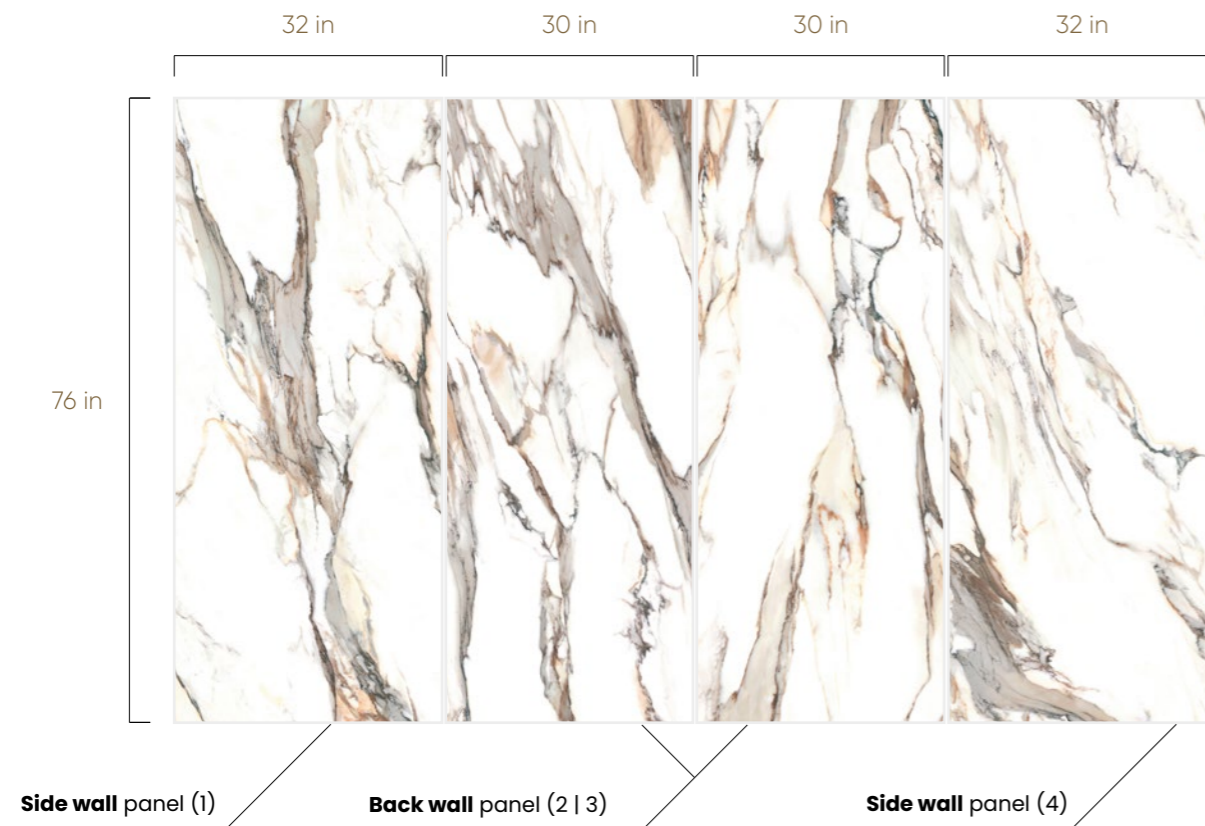

CALACATTA GOLD

4-Panels Bathroom Kit

0.28"

76" **SHOWER KIT** **BATHTUB KIT**

64" **BATHTUB KIT**

AVAILABLE FINISH ☒ Matt ☒ Polished

AVAILABLE FINISH ☒ Matt ☒ Polished

KIT CONTAINS:

Side wall panels	32-in W x 76-in H	Back wall panels	30-in W x 76-in H
Number of items	2	Number of items	2

KIT CONTAINS:

Side wall panels	32-in W x 64-in H	Back wall panels	30-in W x 64-in H
Number of items	2	Number of items	2