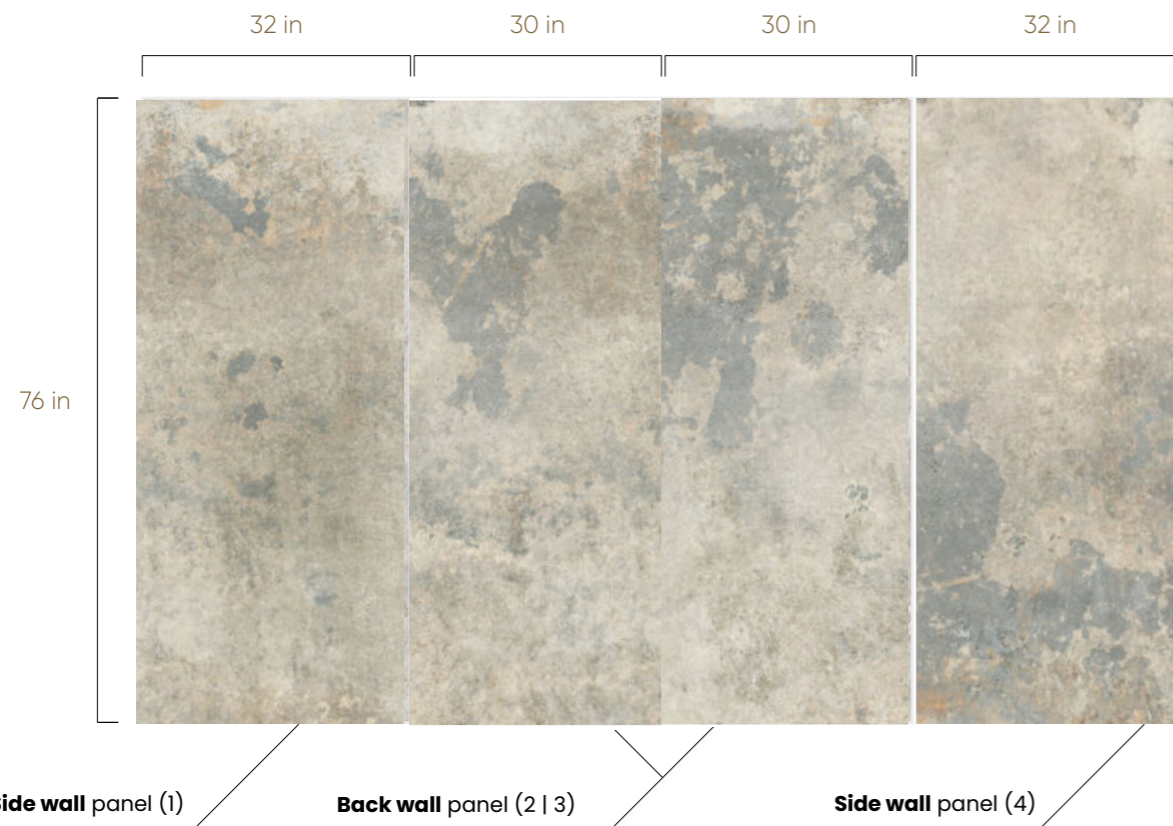

In the rhythm of exceptional design

ENDLESS

4-Panels Bathroom Kit

76" **SHOWER KIT**  **BATHTUB KIT** 

AVAILABLE FINISH

Matt Polished

KIT CONTAINS:

Side wall panels	32-in W x 76-in H	Back wall panels	30-in W x 76-in H
Number of items	2	Number of items	2