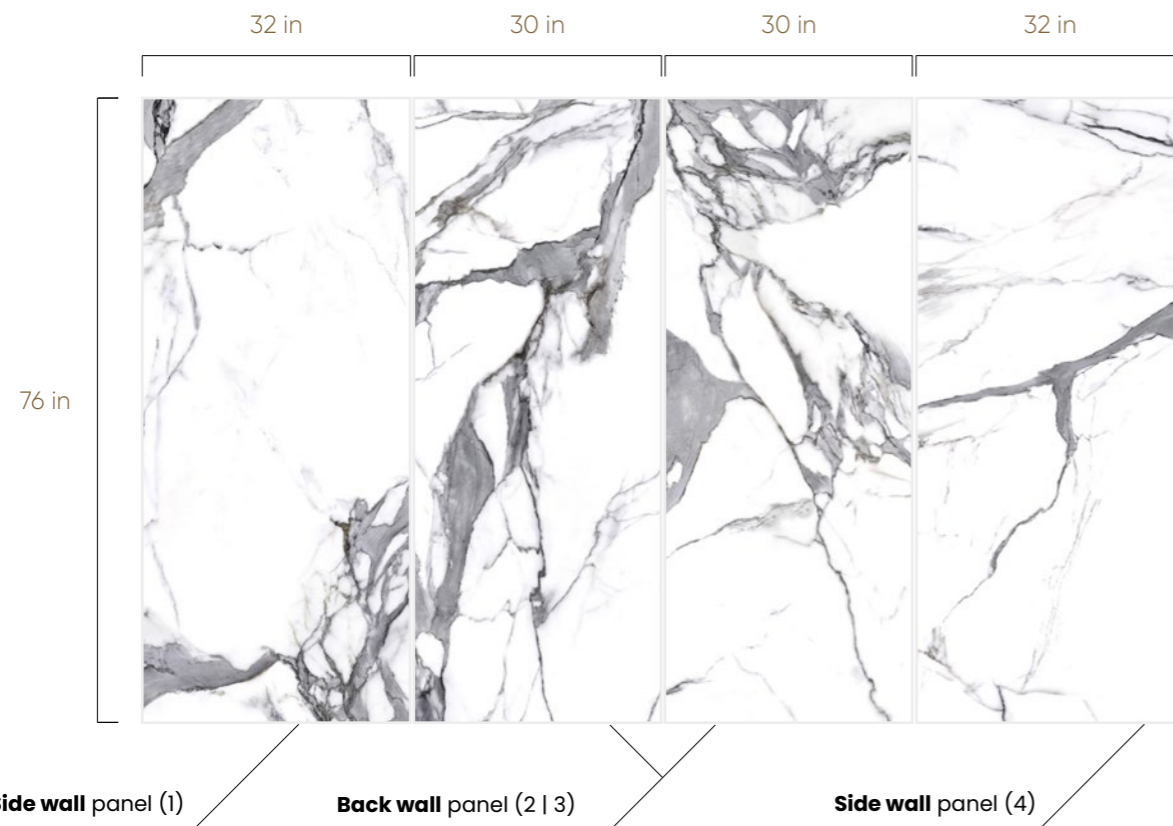

CALACATTA WHITE

4-Panels Bathroom Kit

0.28"

76" **SHOWER KIT** **BATHTUB KIT**

AVAILABLE FINISH

☒ Satin ☒ Matt ☒ Polished

KIT CONTAINS:

Side wall panels	32-in W x 76-in H	Back wall panels	30-in W x 76-in H
Number of items	2	Number of items	2

64" **BATHTUB KIT**