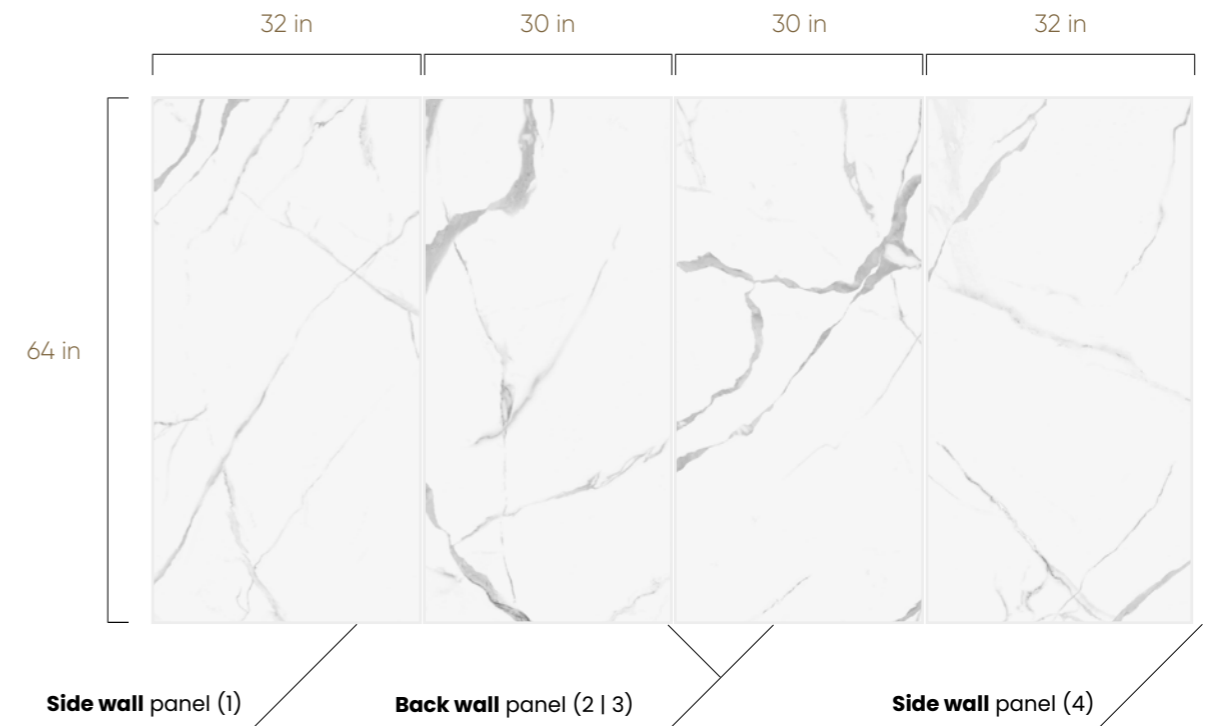

0.28"

76" SHOWER KIT  BATHTUB KIT 

AVAILABLE FINISH

Matt Polished

KIT CONTAINS:

Side wall panels	32-in W x 76-in H	Back wall panels	30-in W x 76-in H
Number of items	2	Number of items	2

64" BATHTUB KIT 

AVAILABLE FINISH