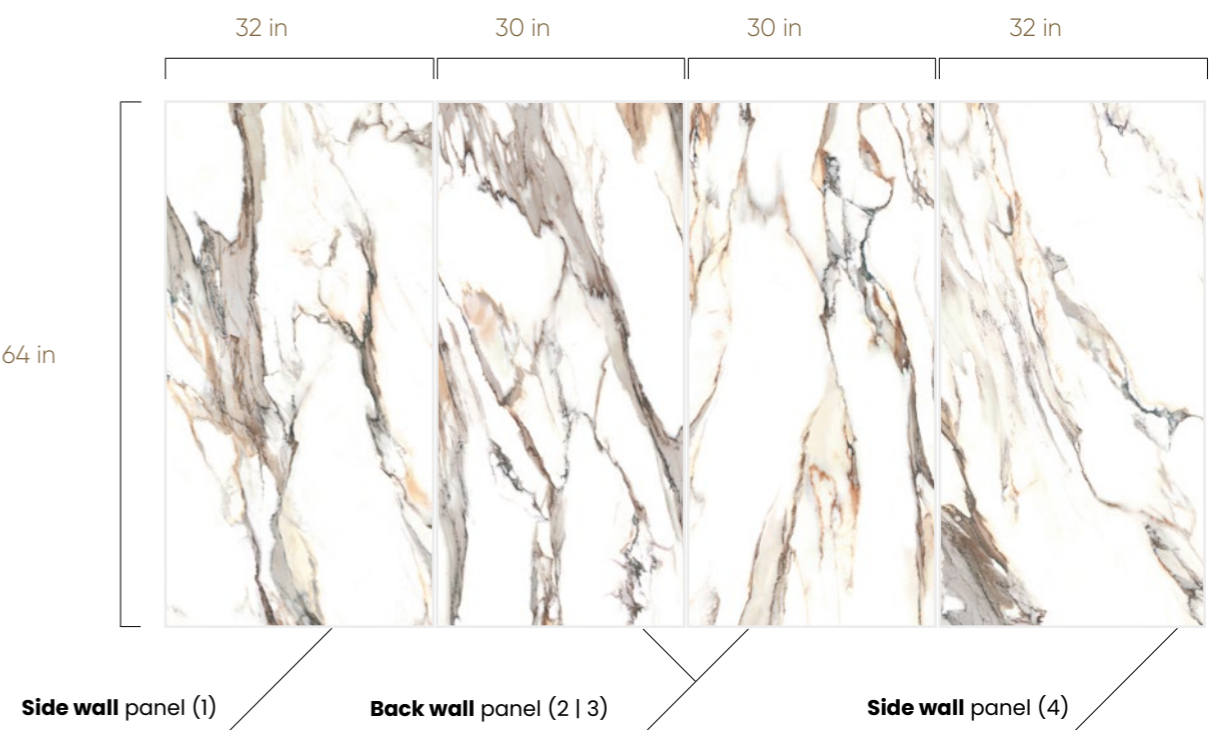

CALACATTA GOLD

4-Panels Bathroom Kit

0.28"

76" **SHOWER KIT** **BATHTUB KIT**

64" **BATHTUB KIT**

AVAILABLE FINISH ☒ Matt ☒ Polished

AVAILABLE FINISH ☒ Matt ☒ Polished

KIT CONTAINS:

Side wall panels	32-in W x 76-in H	Back wall panels	30-in W x 76-in H
Number of items	2	Number of items	2

KIT CONTAINS:

Side wall panels	32-in W x 64-in H	Back wall panels	30-in W x 64-in H
Number of items	2	Number of items	2