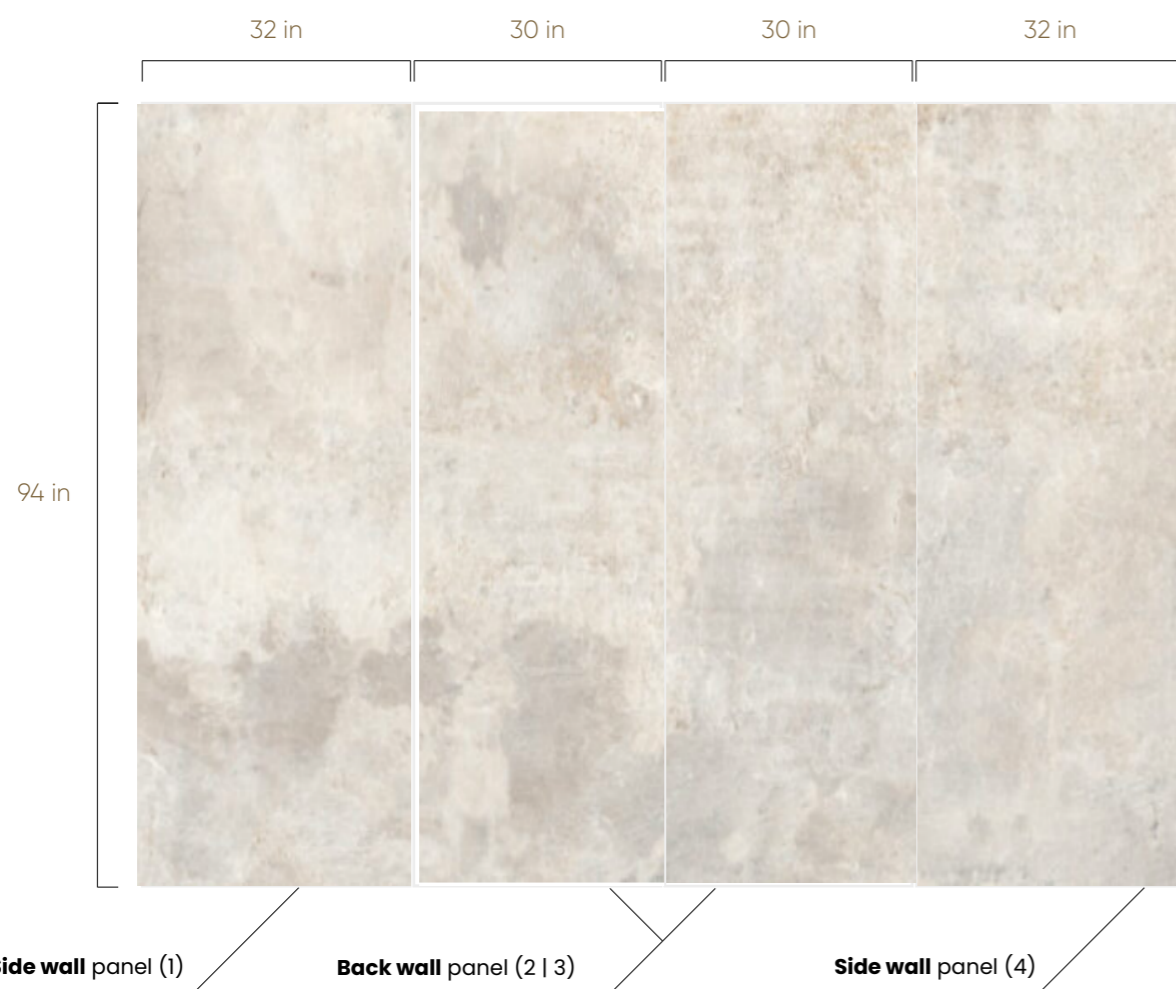

AVAILABLE FINISH

Matt Polished

KIT CONTAINS:

Side wall panels	32-in W x 64-in H	Back wall panels	30-in W x 64-in H
Number of items	2	Number of items	2

4-Panels Bathroom Kit

0.28"

94" SHOWER KIT 

AVAILABLE FINISH