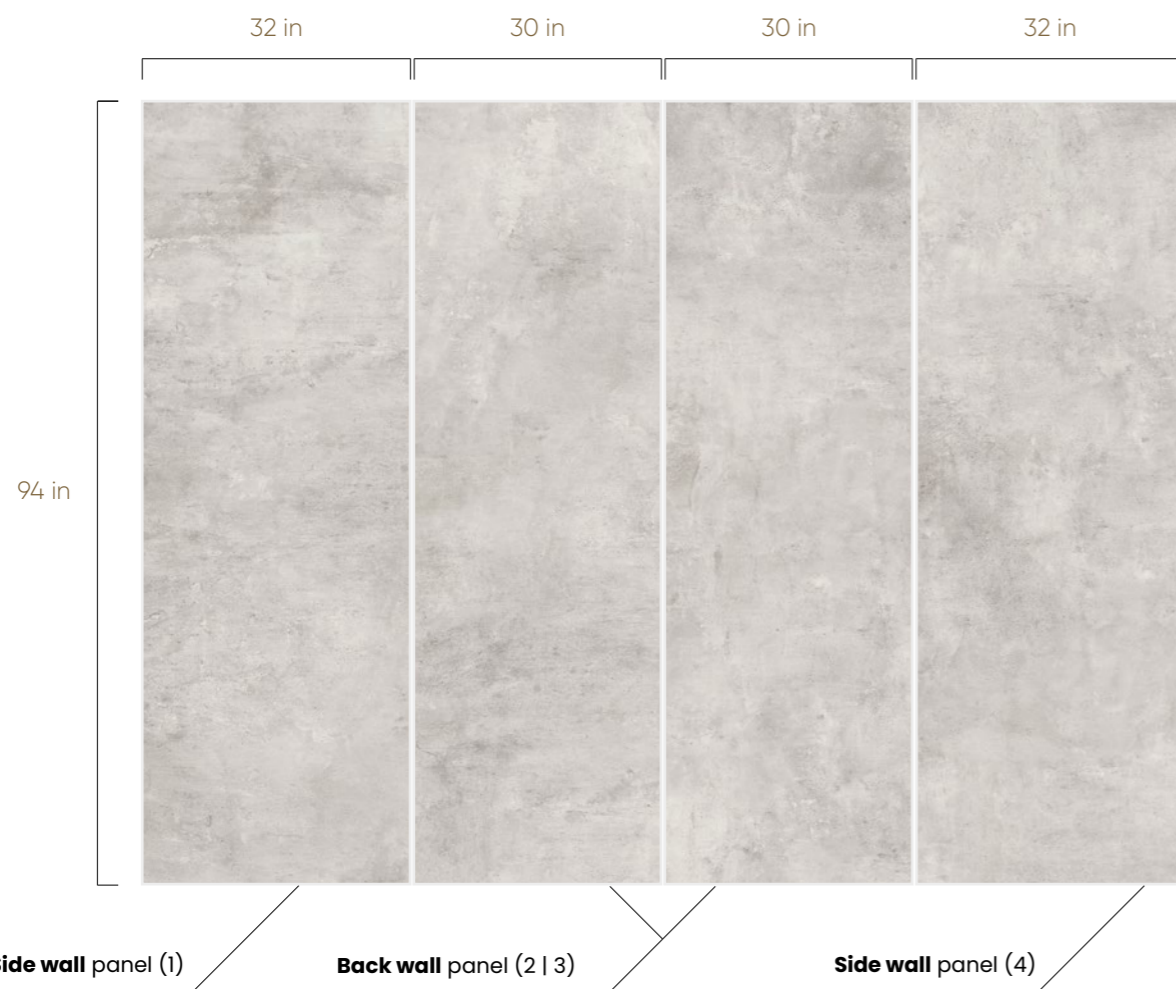

KIT CONTAINS:

Side wall panels	32-in W x 64-in H	Back wall panels	30-in W x 64-in H
Number of items	2	Number of items	2

SOFTCEMENT white

4-Panels Bathroom Kit

0.28"

94" **SHOWER KIT** 

AVAILABLE FINISH

Matt **Polished**