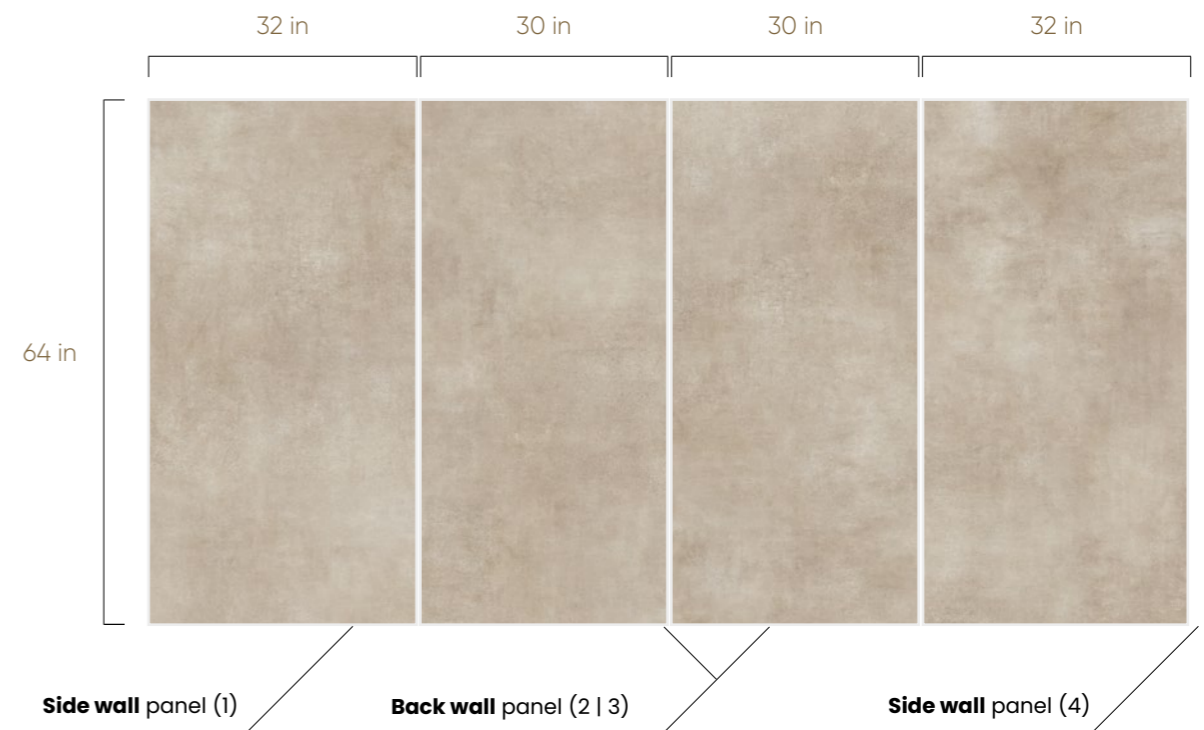

0.28"

76" SHOWER KIT  BATHTUB KIT 

AVAILABLE FINISH ☑ Matt ☐ Polished

KIT CONTAINS:

Side wall panels	32-in W x 76-in H	Back wall panels	30-in W x 76-in H
Number of items	2	Number of items	2

64" BATHTUB KIT 