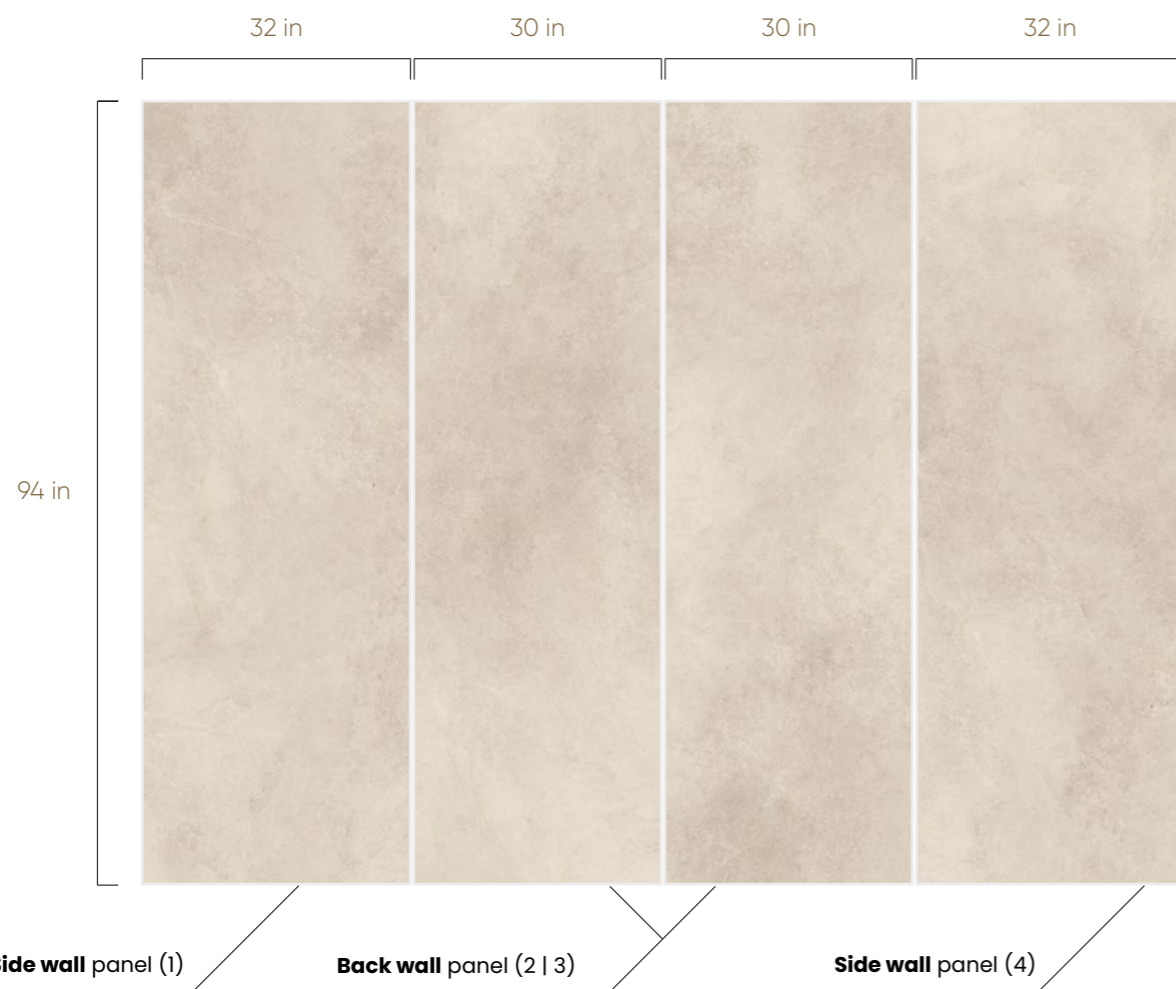

Matt Polished

KIT CONTAINS:

Side wall panels	32-in W x 64-in H	Back wall panels	30-in W x 64-in H
Number of items	2	Number of items	2

TACOMA sand

4-Panels Bathroom Kit

0.28"

94" SHOWER KIT

AVAILABLE FINISH