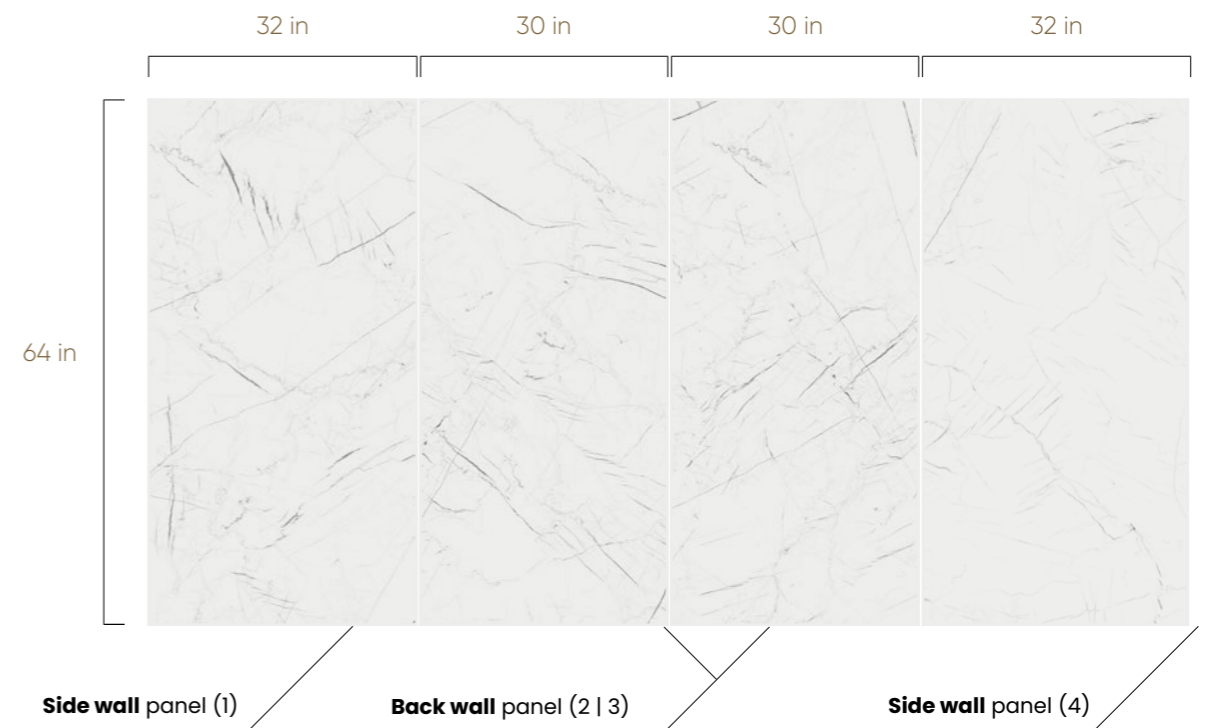

AVAILABLE FINISH

☒ Matt ☐ Polished

KIT CONTAINS:

Side wall panels	32-in W x 64-in H	Back wall panels	30-in W x 64-in H
Number of items	2	Number of items	2