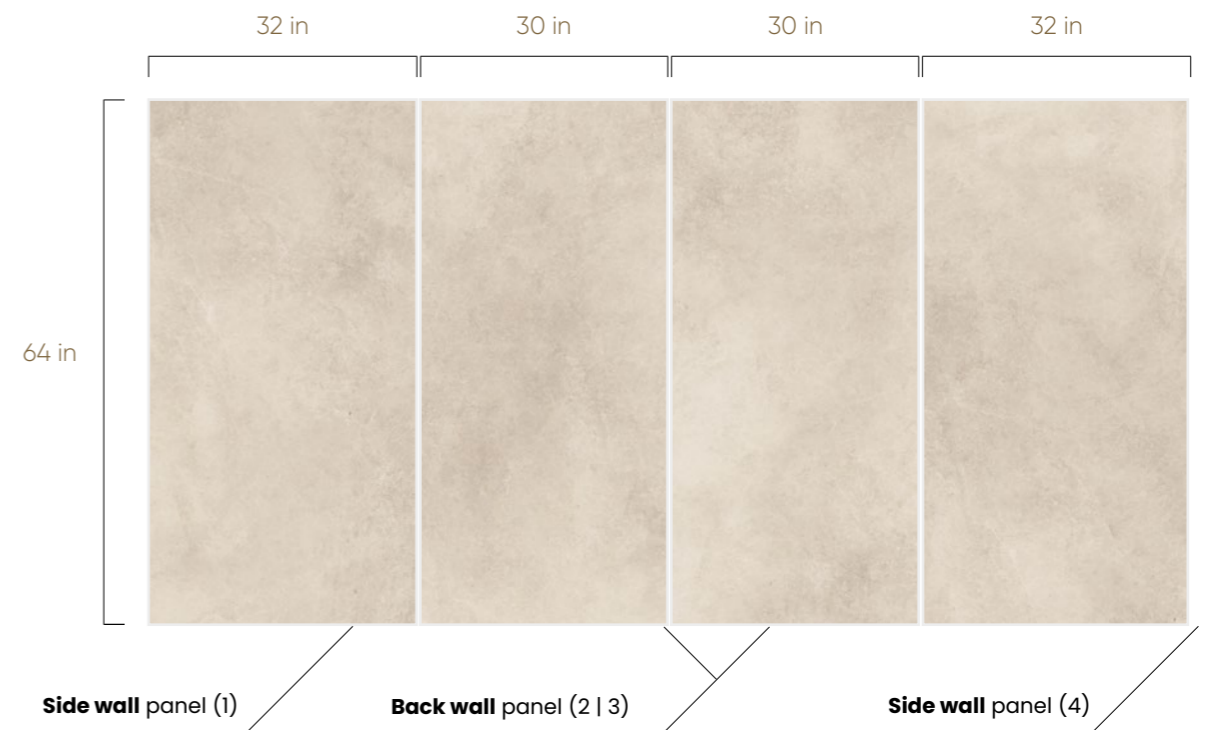

0.28"

76" SHOWER KIT  BATHTUB KIT 

AVAILABLE FINISH

Matt Polished

KIT CONTAINS:

Side wall panels	32-in W x 76-in H	Back wall panels	30-in W x 76-in H
Number of items	2	Number of items	2

64" BATHTUB KIT 

AVAILABLE FINISH