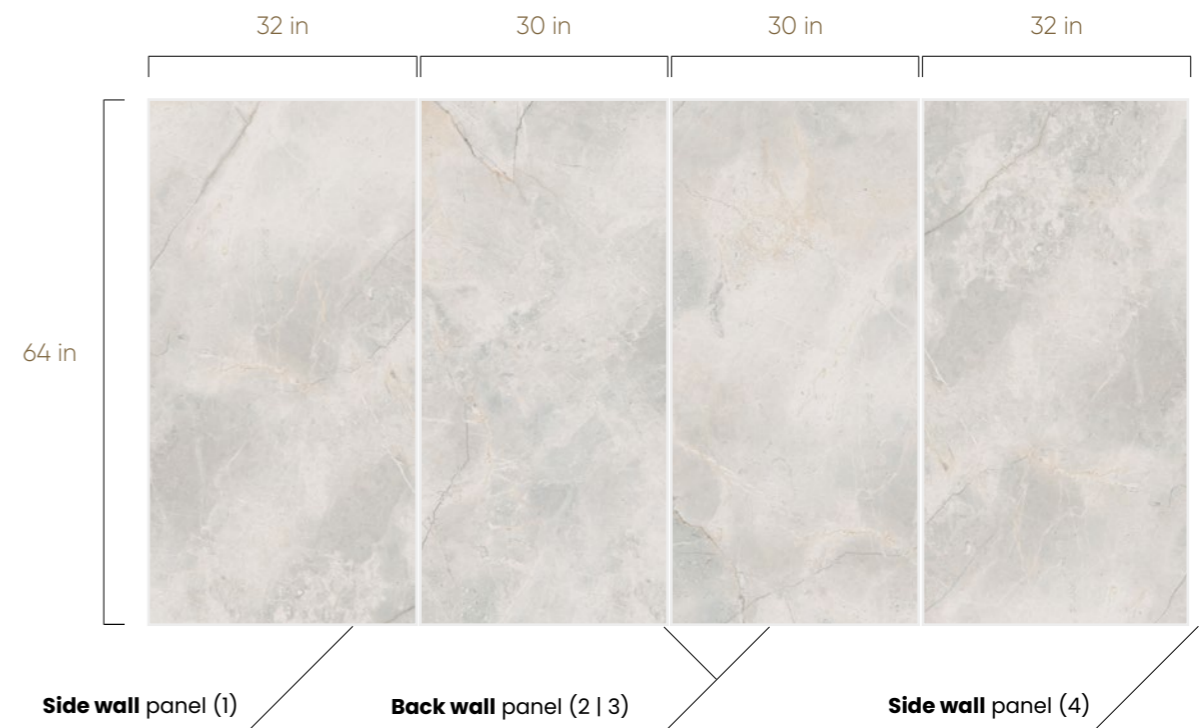

0.28"

76" SHOWER KIT  BATHTUB KIT 

AVAILABLE FINISH

Matt Polished

KIT CONTAINS:

Side wall panels	32-in W x 76-in H	Back wall panels	30-in W x 76-in H
Number of items	2	Number of items	2

64" BATHTUB KIT 

AVAILABLE FINISH