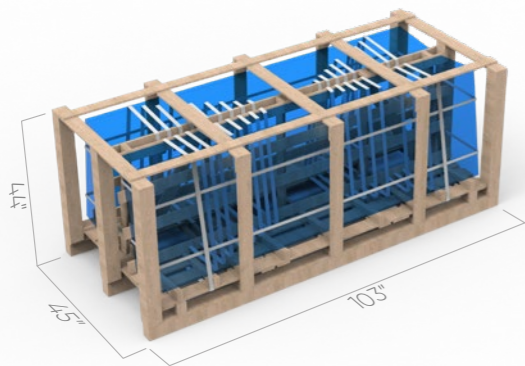

KIT CONTAINS:

Side wall panels	32-in W x 94-in H
Number of items	2
Back wall panels	30-in W x 94-in H
Number of items	2

COMPLETE KIT PACKAGING:

Pieces in the box:	4
Box weight:	246,91 lb
Number of kits	10
Pcs. on a pallet:	40
Pallet weight:	2407.44 lb

INDIVIDUAL PANEL 32" x 94" PACKAGING:

Pieces in the box:	1
Box weight:	62,83 lb
Pcs. on a pallet:	40
Pallet weight:	2460.35 lb

INDIVIDUAL PANEL 30" x 94" PACKAGING:

Pieces in the box:	1
Box weight:	60,62 lb
Pcs. on a pallet:	40
Pallet weight:	2356.74 lb