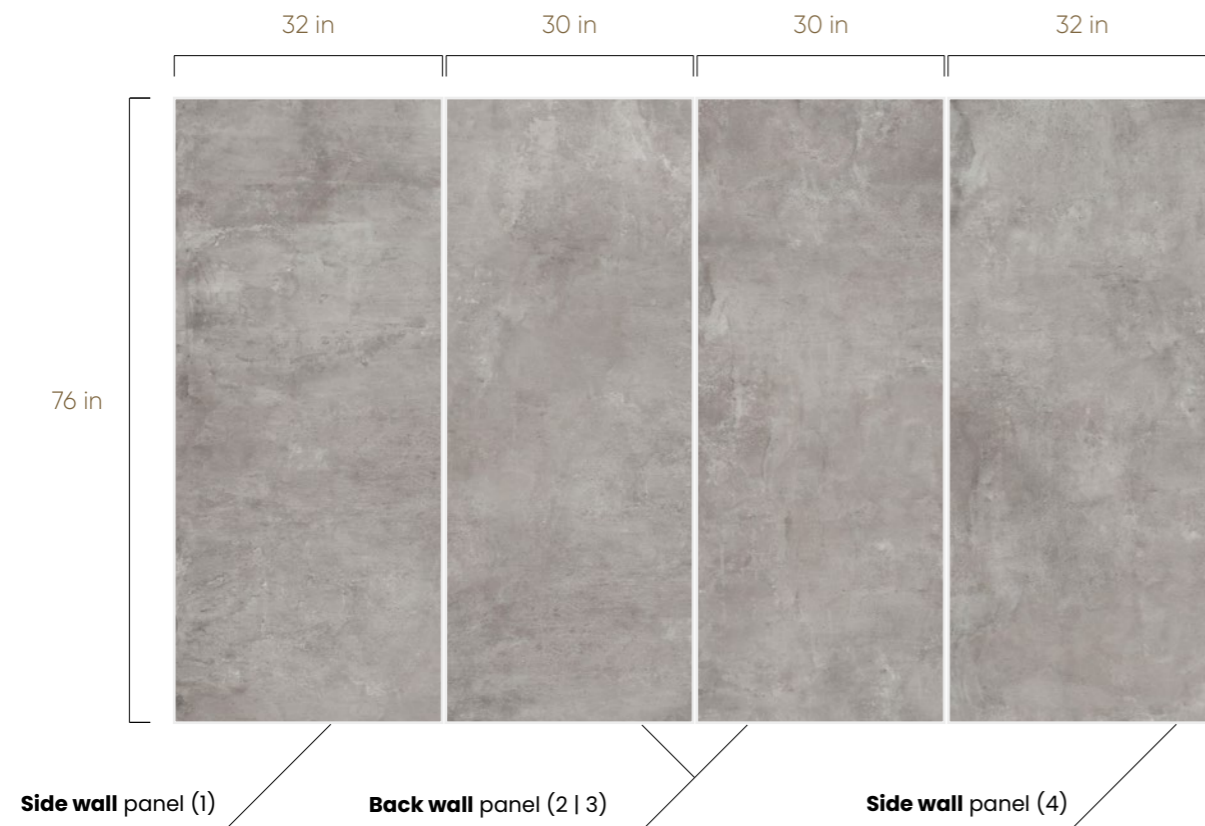

✓ ✓

KIT CONTAINS:

Side wall panels	32-in W x 94-in H	Back wall panels	30-in W x 94-in H
Number of items	2	Number of items	2

SOFTCEMENT silver

4-Panels Bathroom Kit

0.28"

76" SHOWER KIT  BATHTUB KIT 

AVAILABLE FINISH