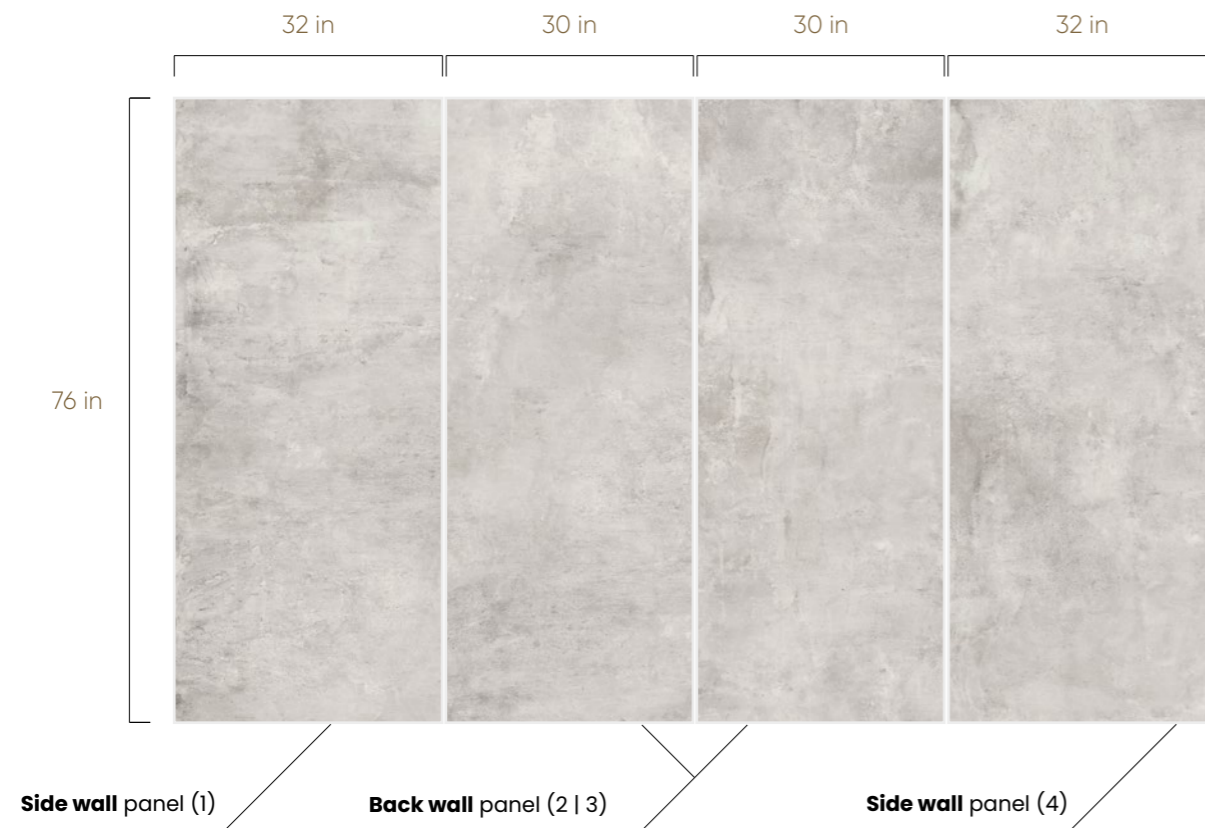

SOFTCEMENT white

4-Panels Bathroom Kit

0.28"

76" SHOWER KIT BATHTUB KIT

AVAILABLE FINISH ☒ Matt ☒ Polished

KIT CONTAINS:

Side wall panels	32-in W x 76-in H	Back wall panels	30-in W x 76-in H
Number of items	2	Number of items	2

64" BATHTUB KIT