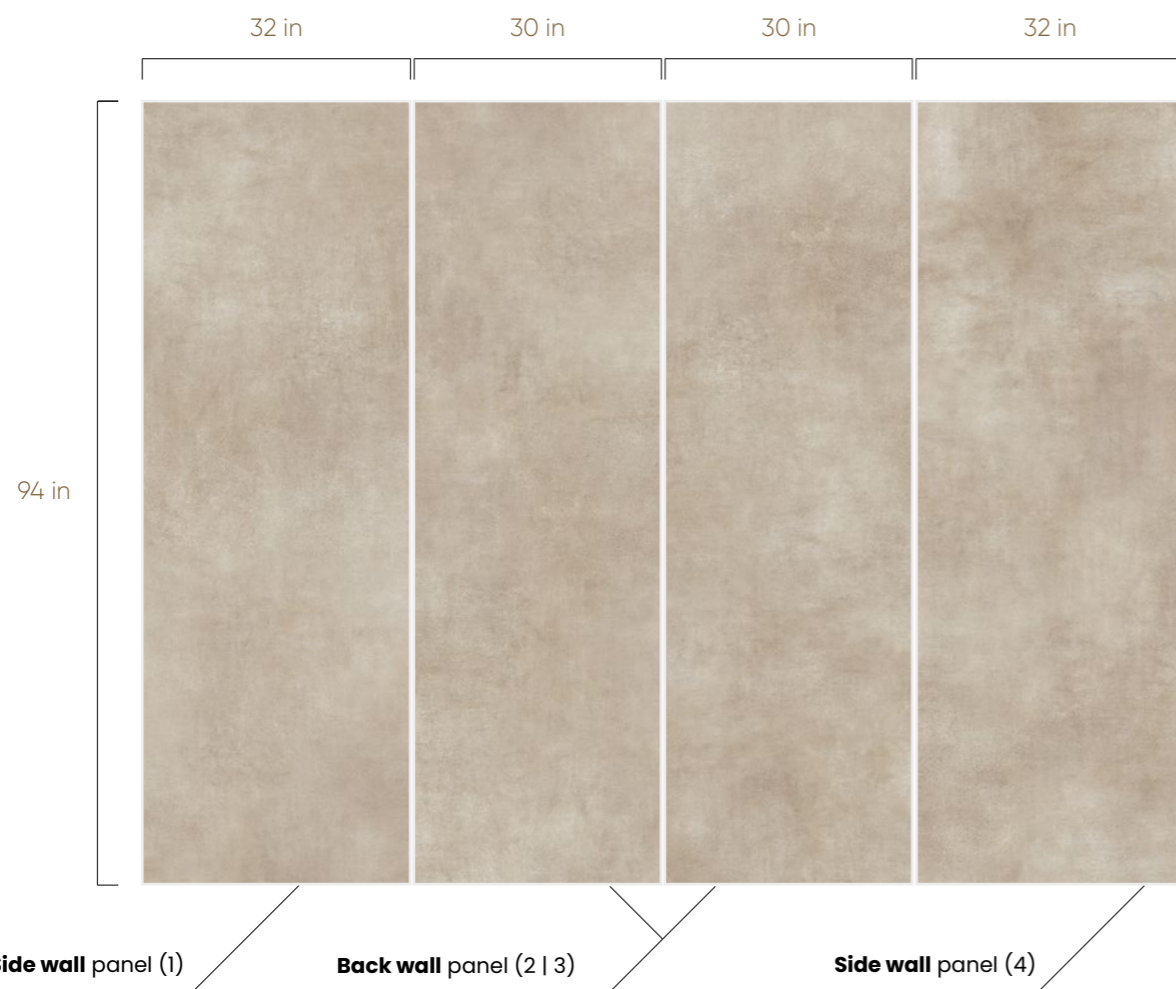

AVAILABLE FINISH ☑ Matt ☐ Polished

KIT CONTAINS:

Side wall panels	32-in W x 64-in H	Back wall panels	30-in W x 64-in H
Number of items	2	Number of items	2

CONCRETE beige

4-Panels Bathroom Kit

0.28"

94" **SHOWER KIT** 