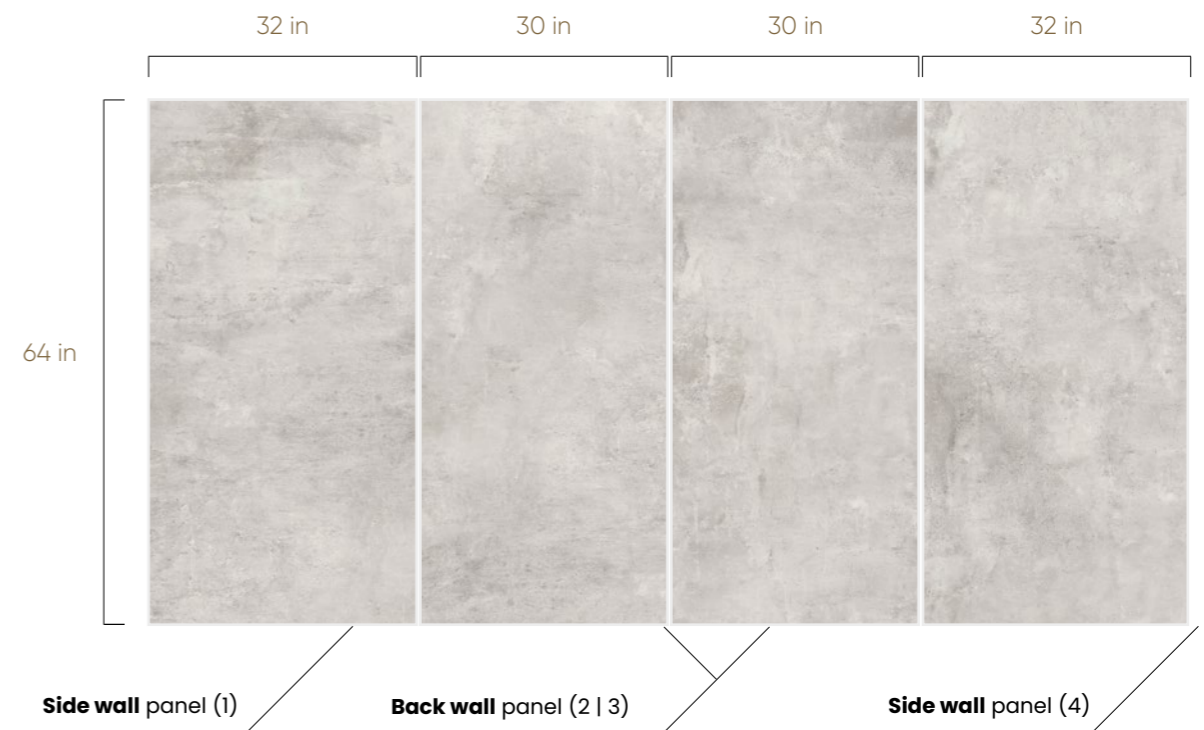

0.28"

76" SHOWER KIT  BATHTUB KIT 

AVAILABLE FINISH Matt Polished

KIT CONTAINS:

Side wall panels	32-in W x 76-in H	Back wall panels	30-in W x 76-in H
Number of items	2	Number of items	2

64" BATHTUB KIT 

AVAILABLE FINISH Matt Polished