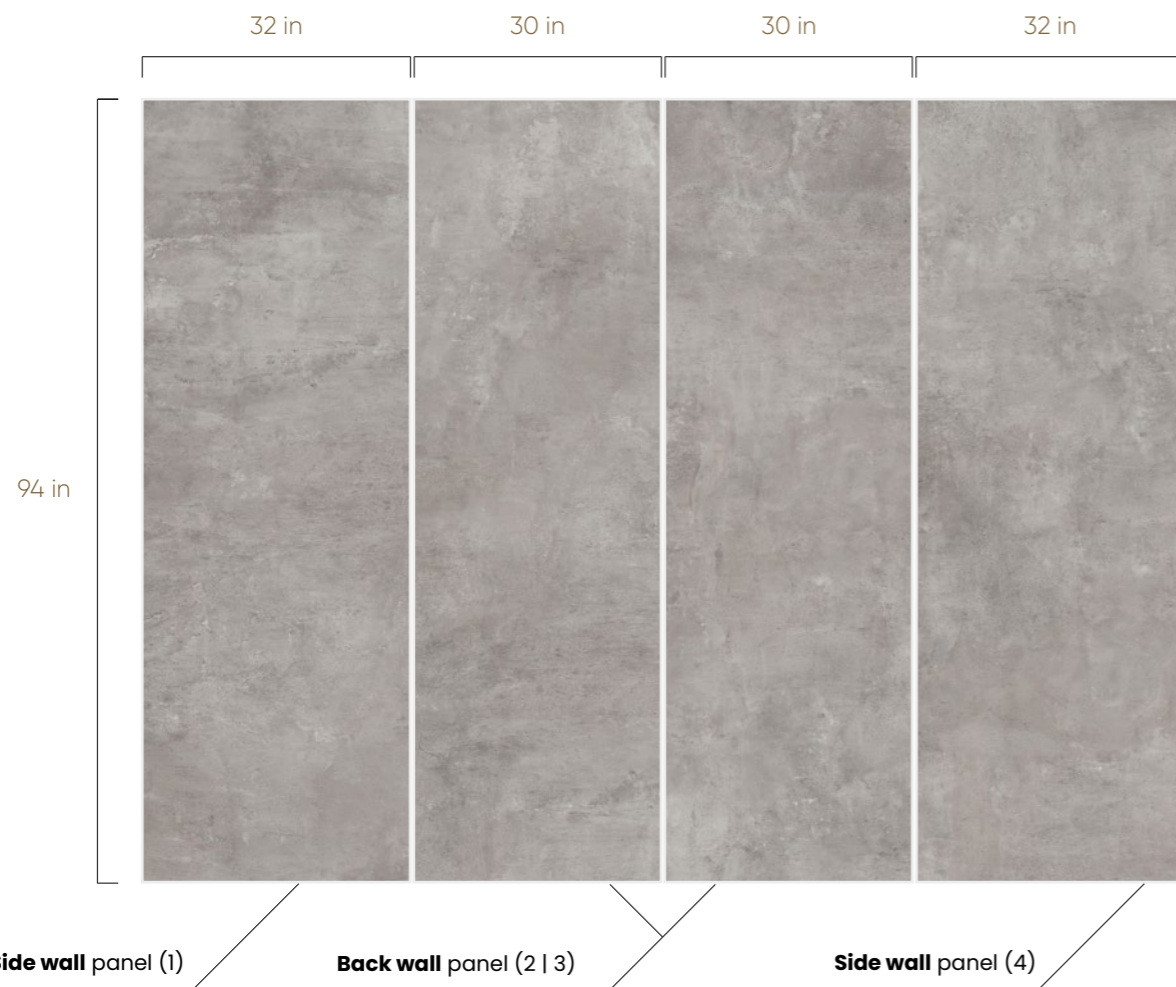

SOFTCEMENT silver

4-Panels Bathroom Kit

0.28"

94" **SHOWER KIT**

AVAILABLE FINISH

☒ Matt   ☐ Polished

KIT CONTAINS:

Side wall panels	32-in W x 94-in H	Back wall panels	30-in W x 94-in H
Number of items	2	Number of items	2