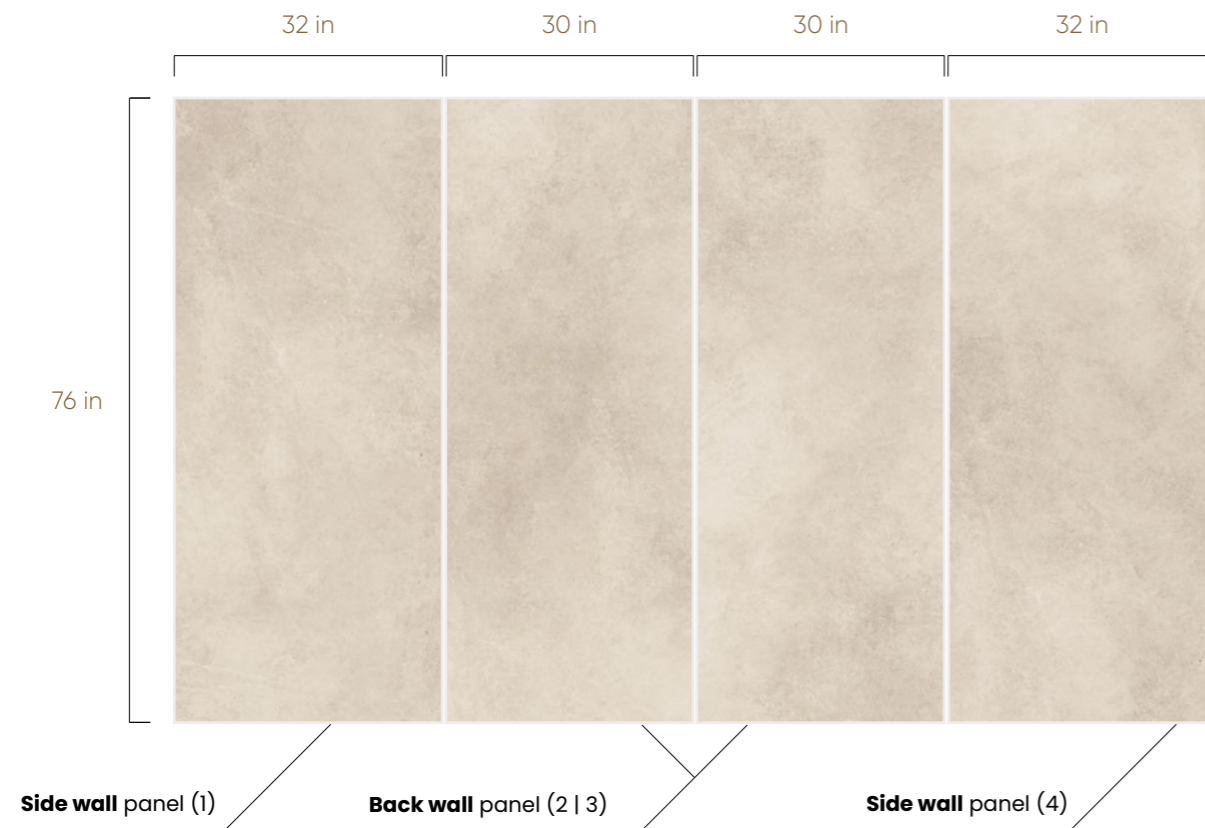

TACOMA sand

4-Panels Bathroom Kit

0.28"

76" SHOWER KIT BATHTUB KIT

AVAILABLE FINISH

☒ Matt ☐ Polished

KIT CONTAINS:

Side wall panels	32-in W x 76-in H	Back wall panels	30-in W x 76-in H
Number of items	2	Number of items	2

64" BATHTUB KIT