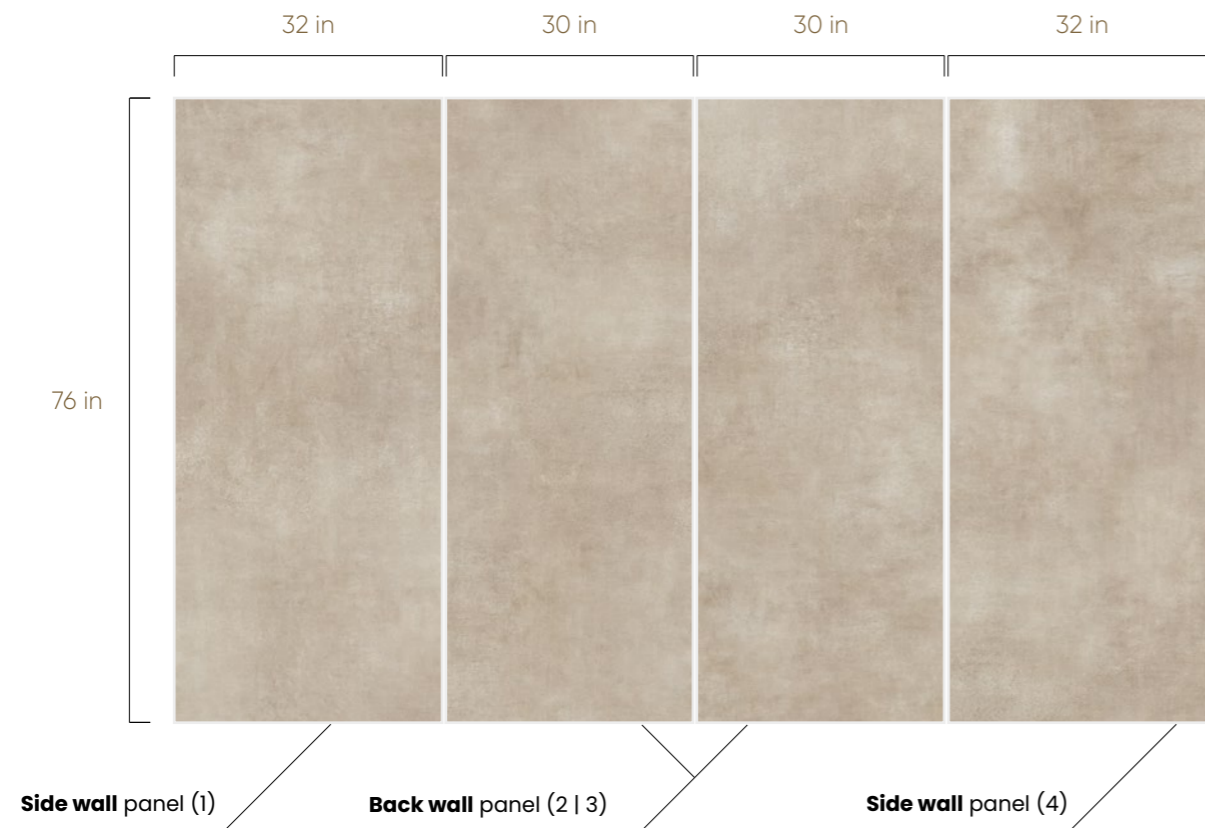

CONCRETE beige

4-Panels Bathroom Kit

0.28"

76" SHOWER KIT BATHTUB KIT

AVAILABLE FINISH ☑ Matt ☐ Polished

KIT CONTAINS:

Side wall panels	32-in W x 76-in H	Back wall panels	30-in W x 76-in H
Number of items	2	Number of items	2

64" BATHTUB KIT