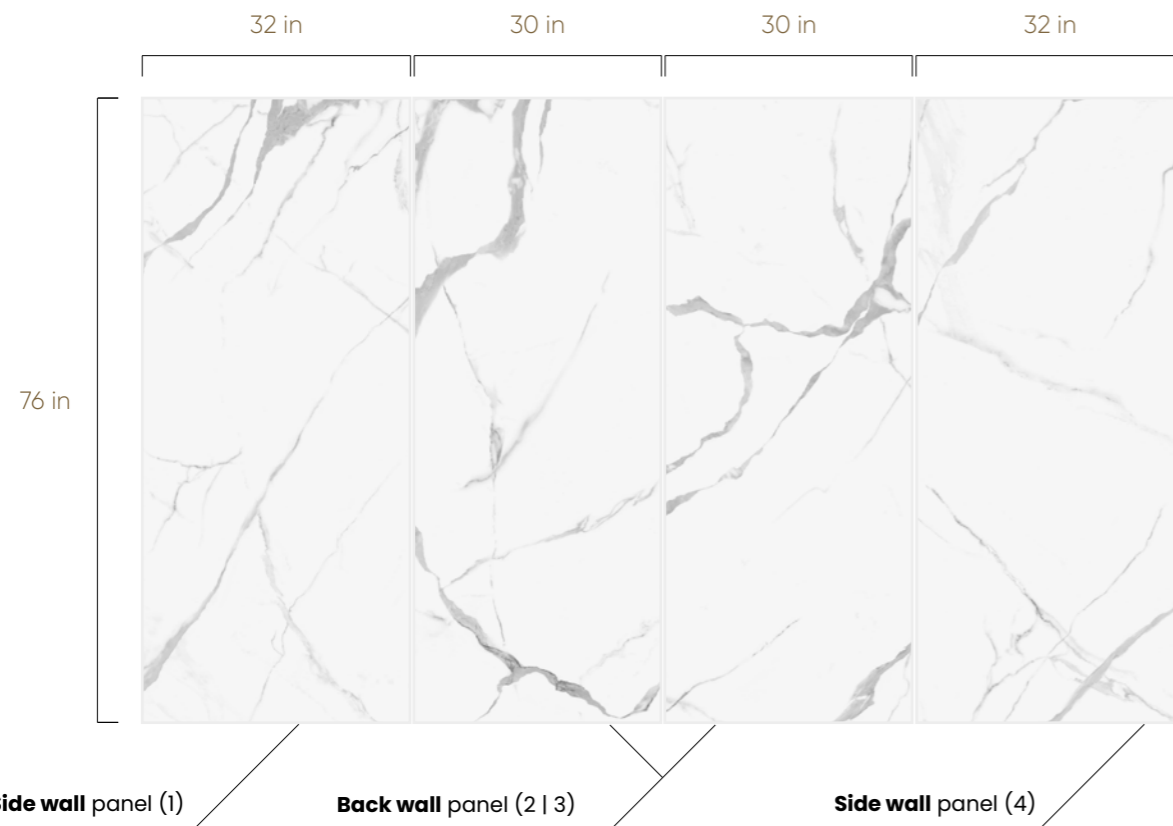

STATUARIO NUOVO

4-Panels Bathroom Kit

0.28"

76" SHOWER KIT BATHTUB KIT

AVAILABLE FINISH

☒ Matt ☐ Polished

KIT CONTAINS:

Side wall panels	32-in W x 76-in H	Back wall panels	30-in W x 76-in H
Number of items	2	Number of items	2

64" BATHTUB KIT