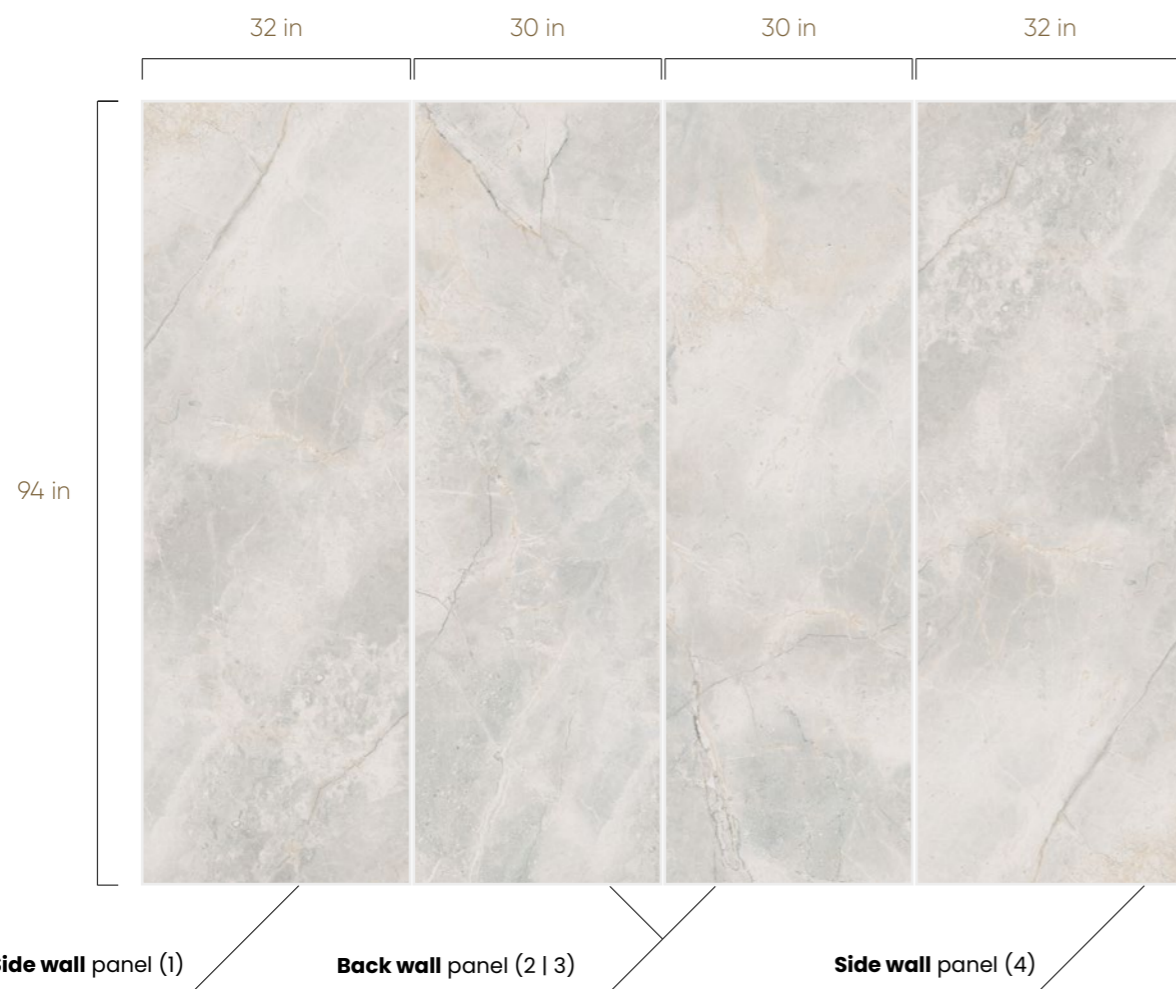

Matt Polished

KIT CONTAINS:

Side wall panels	32-in W x 64-in H	Back wall panels	30-in W x 64-in H
Number of items	2	Number of items	2

MASTERSTONE white

4-Panels Bathroom Kit

0.28"

94" **SHOWER KIT** 

AVAILABLE FINISH