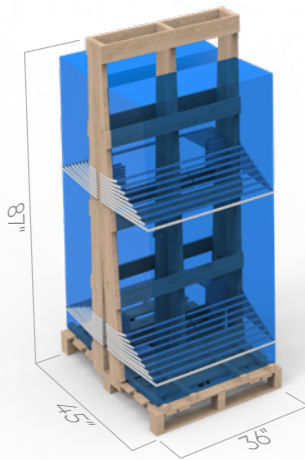

PACKAGING - Information

64"

BATHTUB KIT

KIT CONTAINS:

Side wall panels	32-in W x 64-in H
Number of items	2
Back wall panels	30-in W x 64-in H
Number of items	2