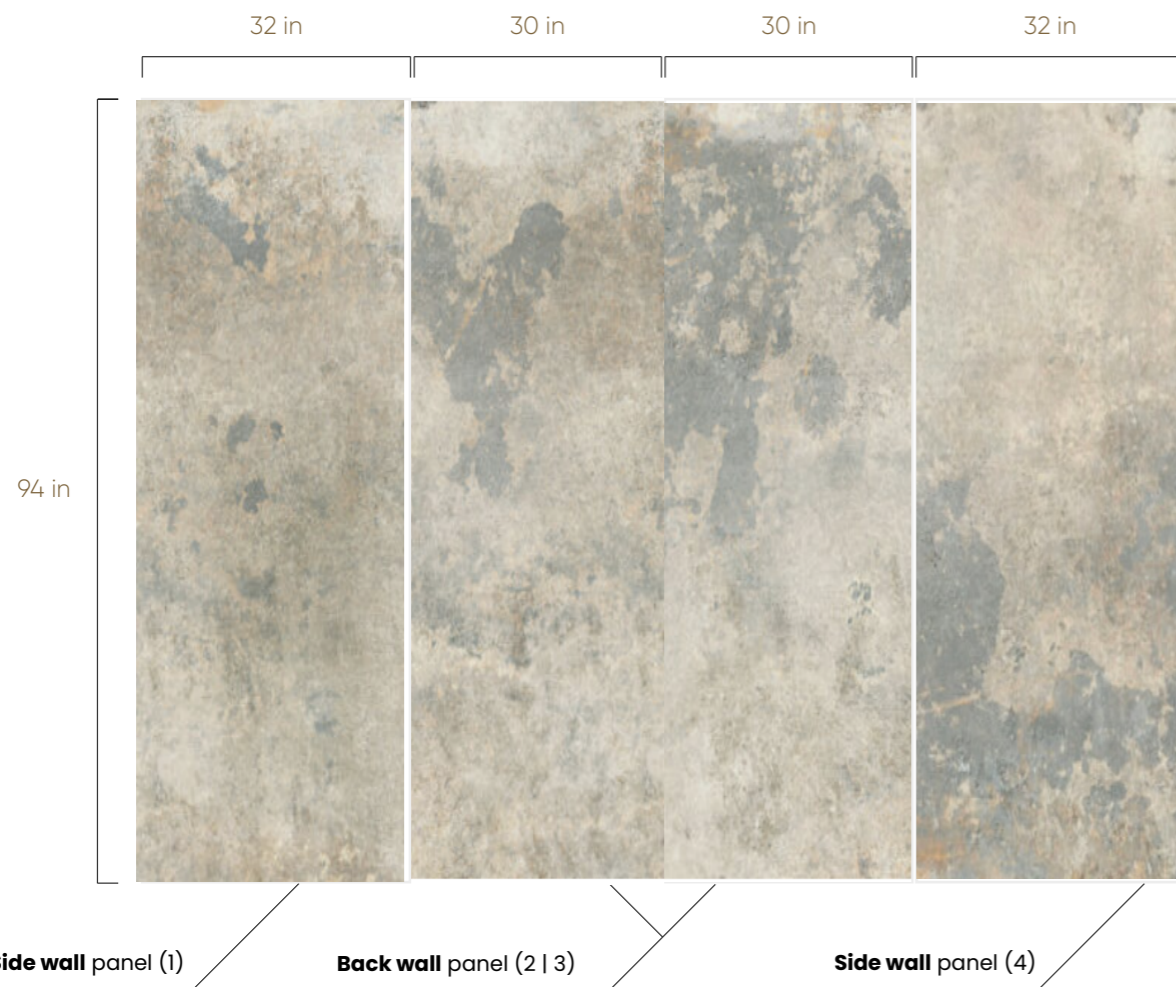

94"

SHOWER KIT

AVAILABLE FINISH

Matt

Polished

KIT CONTAINS:

Side wall panels	32-in W x 94-in H	Back wall panels	30-in W x 94-in H
Number of items	2	Number of items	2

ENDLESS