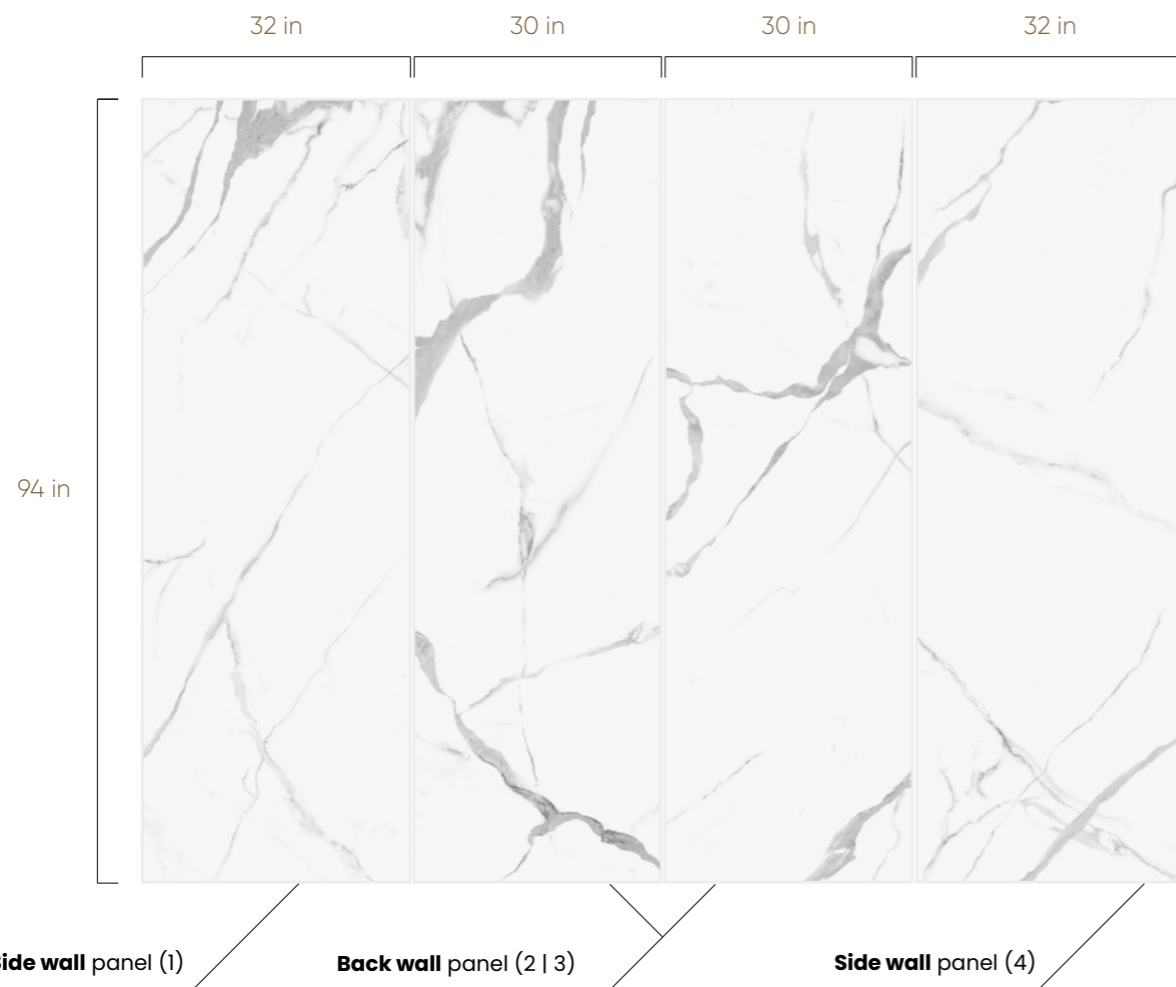

Matt Polished

KIT CONTAINS:

Side wall panels	32-in W x 64-in H	Back wall panels	30-in W x 64-in H
Number of items	2	Number of items	2

STATUARIO NUOVO

4-Panels Bathroom Kit

0.28"

94" SHOWER KIT

AVAILABLE FINISH