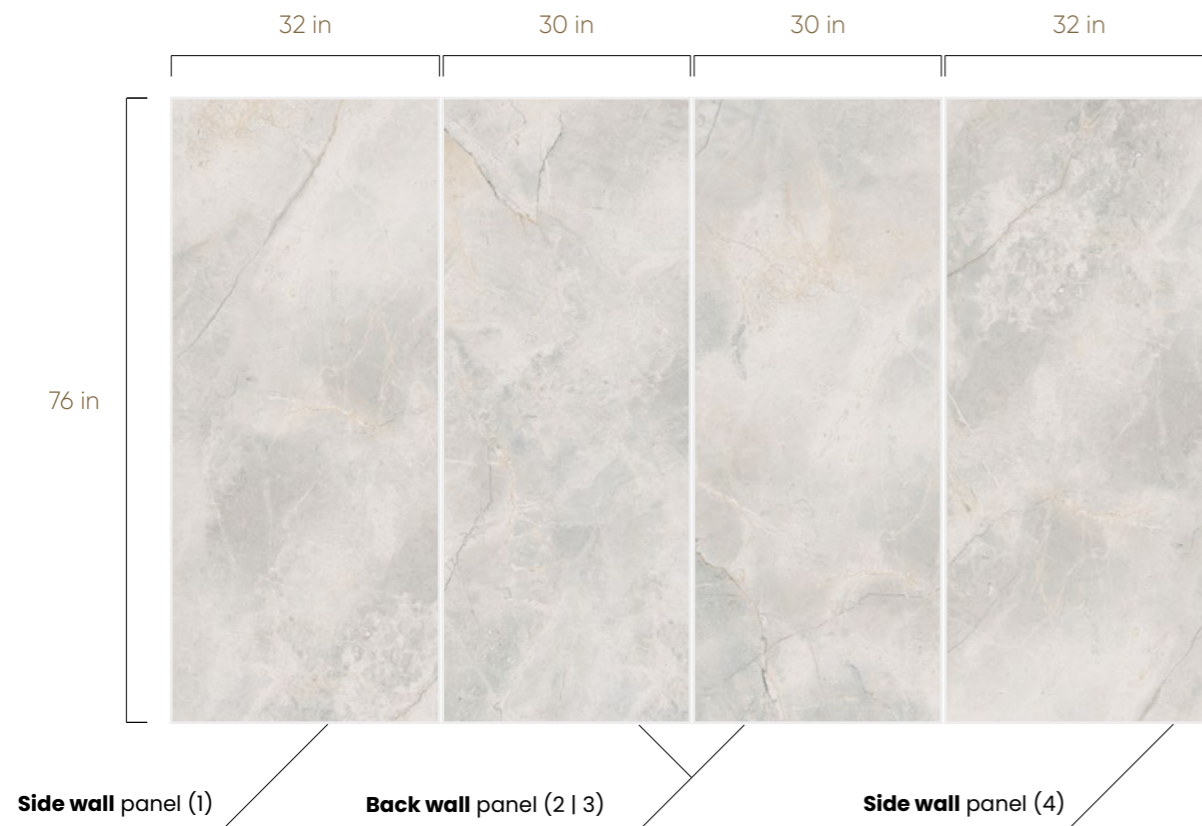

MASTERSTONE white

4-Panels Bathroom Kit

0.28"

76" SHOWER KIT BATHTUB KIT

AVAILABLE FINISH

☒ Matt ☐ Polished

KIT CONTAINS:

Side wall panels	32-in W x 76-in H	Back wall panels	30-in W x 76-in H
Number of items	2	Number of items	2

64" BATHTUB KIT