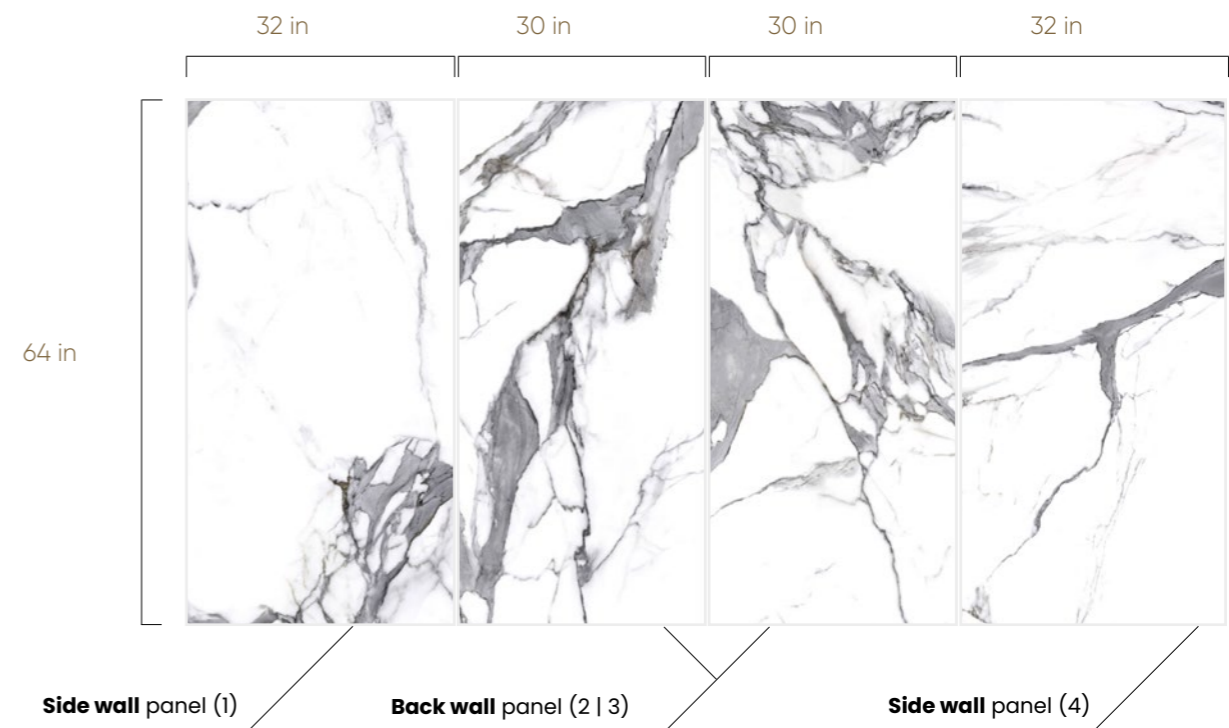

0.28"

76" **SHOWER KIT**  **BATHTUB KIT** 

AVAILABLE FINISH

Satin Matt Polished

KIT CONTAINS:

Side wall panels	32-in W x 76-in H	Back wall panels	30-in W x 76-in H
Number of items	2	Number of items	2

64" **BATHTUB KIT** 