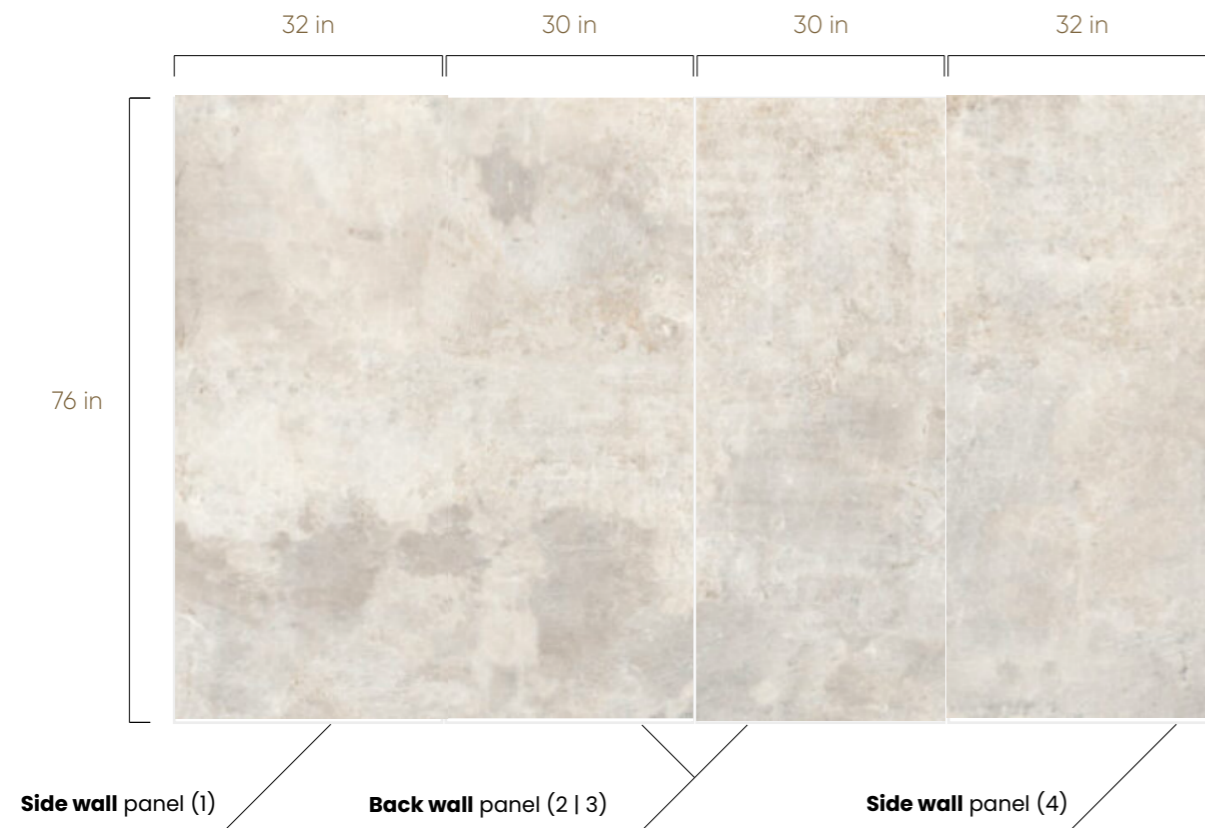

TEXTURAL

4-Panels Bathroom Kit

0.28"

76" **SHOWER KIT** **BATHTUB KIT**

AVAILABLE FINISH

☒ Matt ☐ Polished

KIT CONTAINS:

Side wall panels	32-in W x 76-in H	Back wall panels	30-in W x 76-in H
Number of items	2	Number of items	2

64" **BATHTUB KIT**