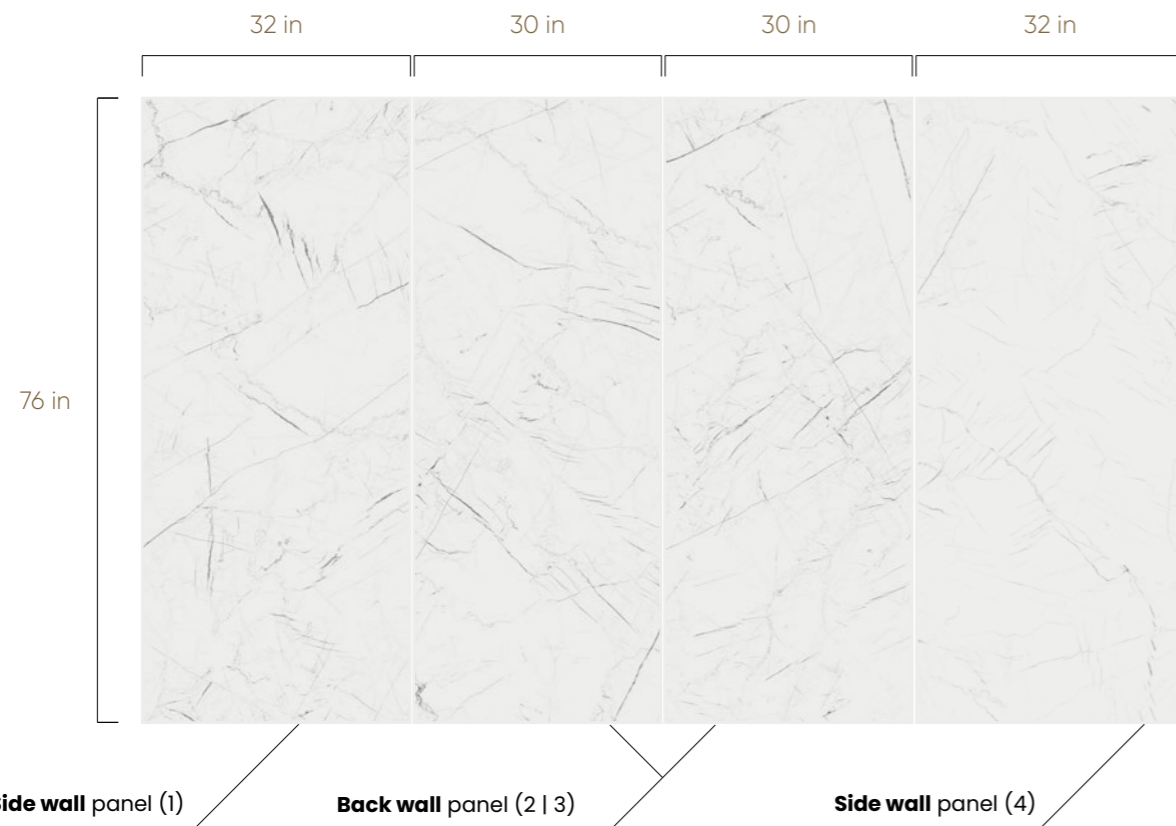

32-in W x 94-in H + 30-in W x 94-in H

BATHTUB KIT

32-in W x 64-in H + 30-in W x 64-in H

32-in W x 94-in H + 30-in W x 76-in H

MARMO THASSOS

4-Panels Bathroom Kit

0.28"

76" SHOWER KIT BATHTUB KIT