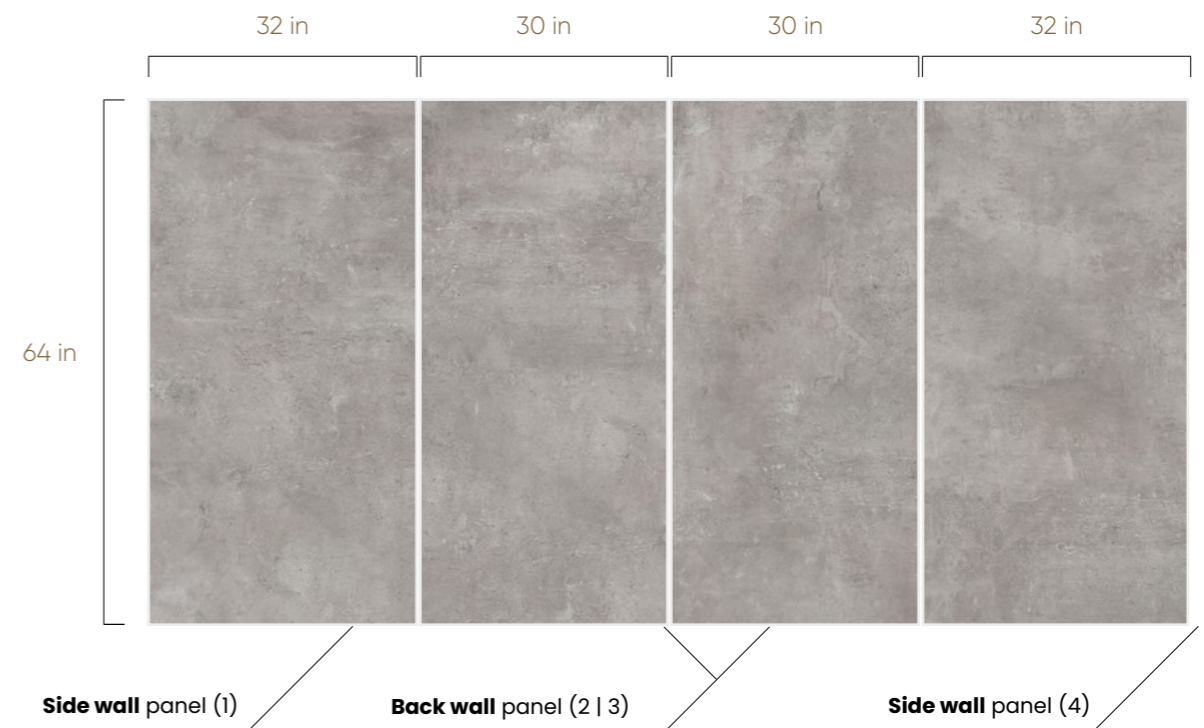

AVAILABLE FINISH

☒ Matt ☐ Polished

KIT CONTAINS:

Side wall panels	32-in W x 64-in H	Back wall panels	30-in W x 64-in H
Number of items	2	Number of items	2