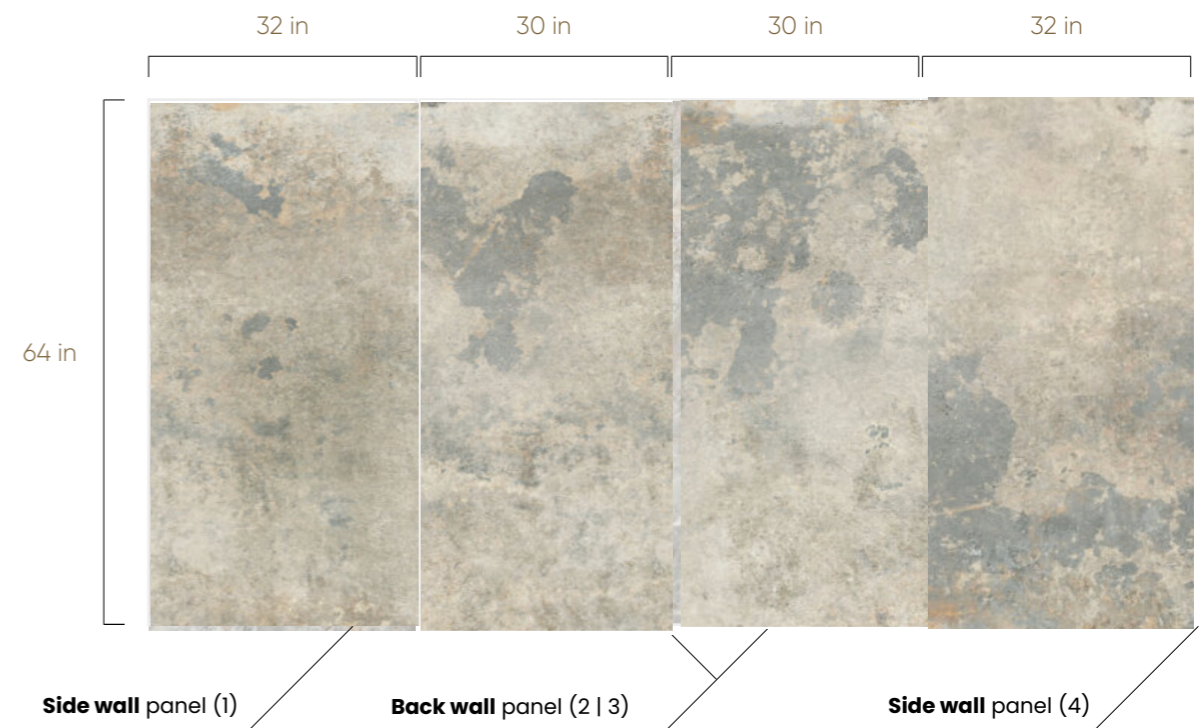

AVAILABLE FINISH

☒ Matt ☐ Polished

KIT CONTAINS:

Side wall panels	32-in W x 64-in H	Back wall panels	30-in W x 64-in H
Number of items	2	Number of items	2