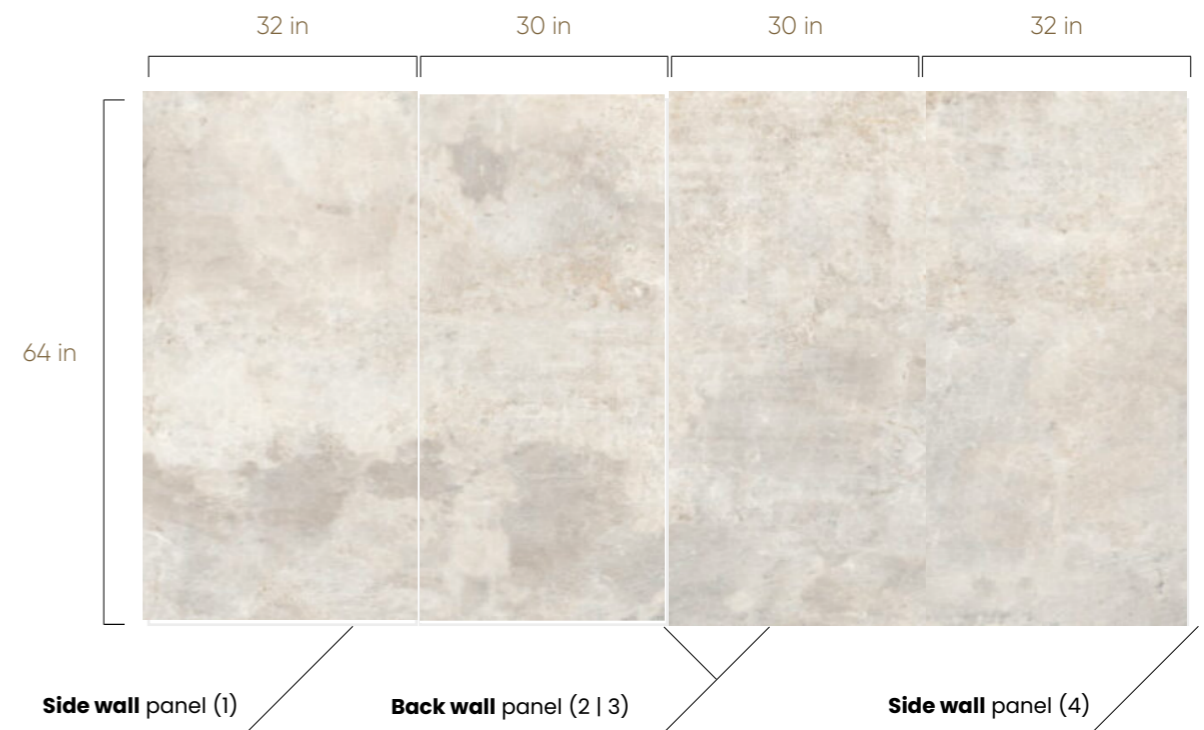

0.28"

76" **SHOWER KIT**  **BATHTUB KIT** 

AVAILABLE FINISH

Matt Polished

KIT CONTAINS:

Side wall panels	32-in W x 76-in H	Back wall panels	30-in W x 76-in H
Number of items	2	Number of items	2

64" **BATHTUB KIT** 