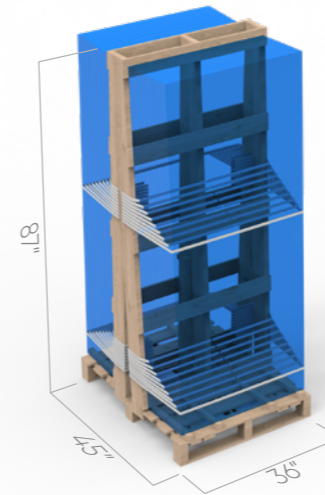

76"

BATHTUB KIT

KIT CONTAINS:

Side wall panels	32-in W x 76-in H
Number of items	2
Back wall panels	30-in W x 76-in H
Number of items	2

COMPLETE KIT PACKAGING:

Pieces in the box:	4
Box weight:	240,30lb
Number of kits	10
Pcs. on a pallet:	40
Pallet weight:	2579.40 lb