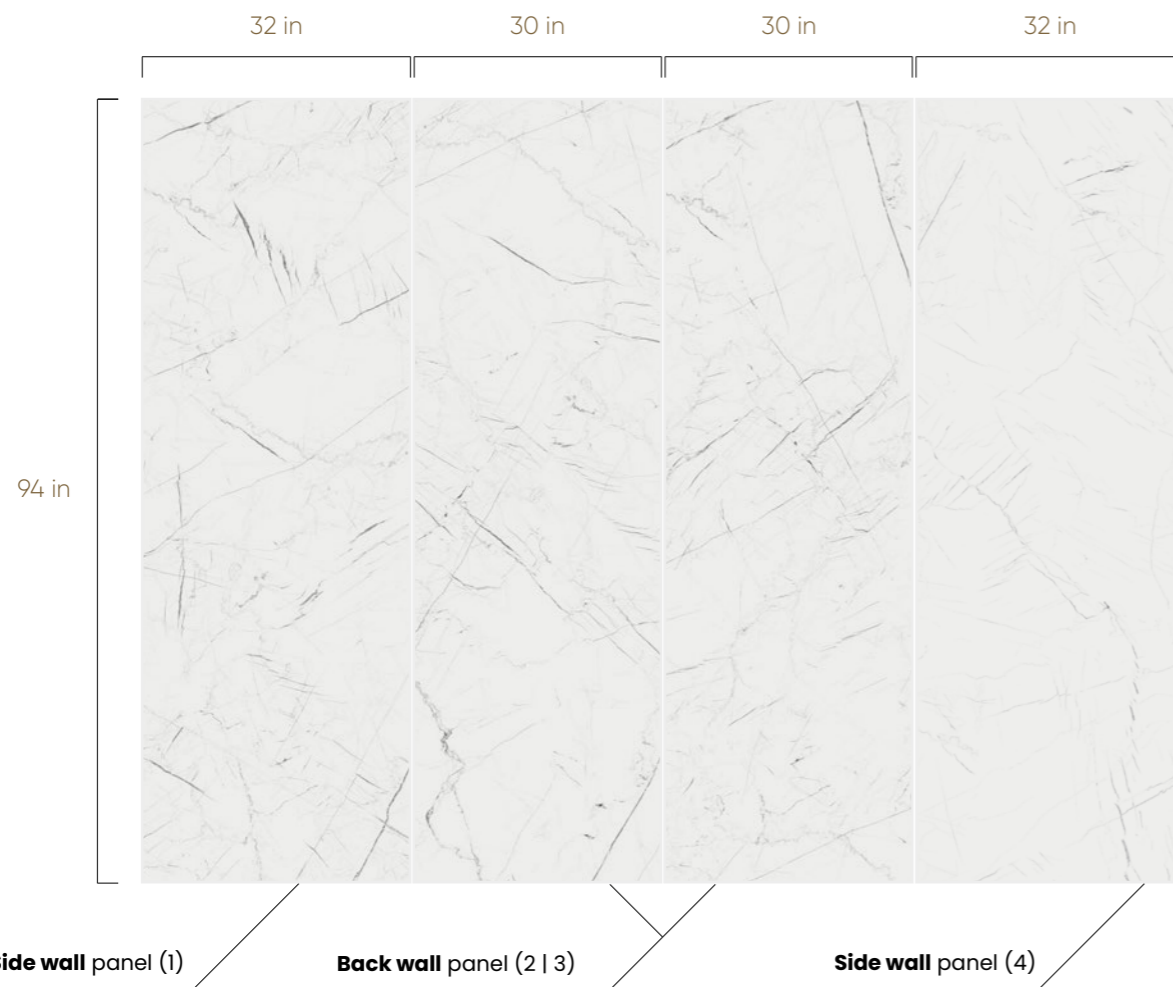

Side wall panels	32-in W x 64-in H	Back wall panels	30-in W x 64-in H
Number of items	2	Number of items	2

MARMO THASSOS

4-Panels Bathroom Kit

0.28"

94"

SHOWER KIT

AVAILABLE FINISH

Matt