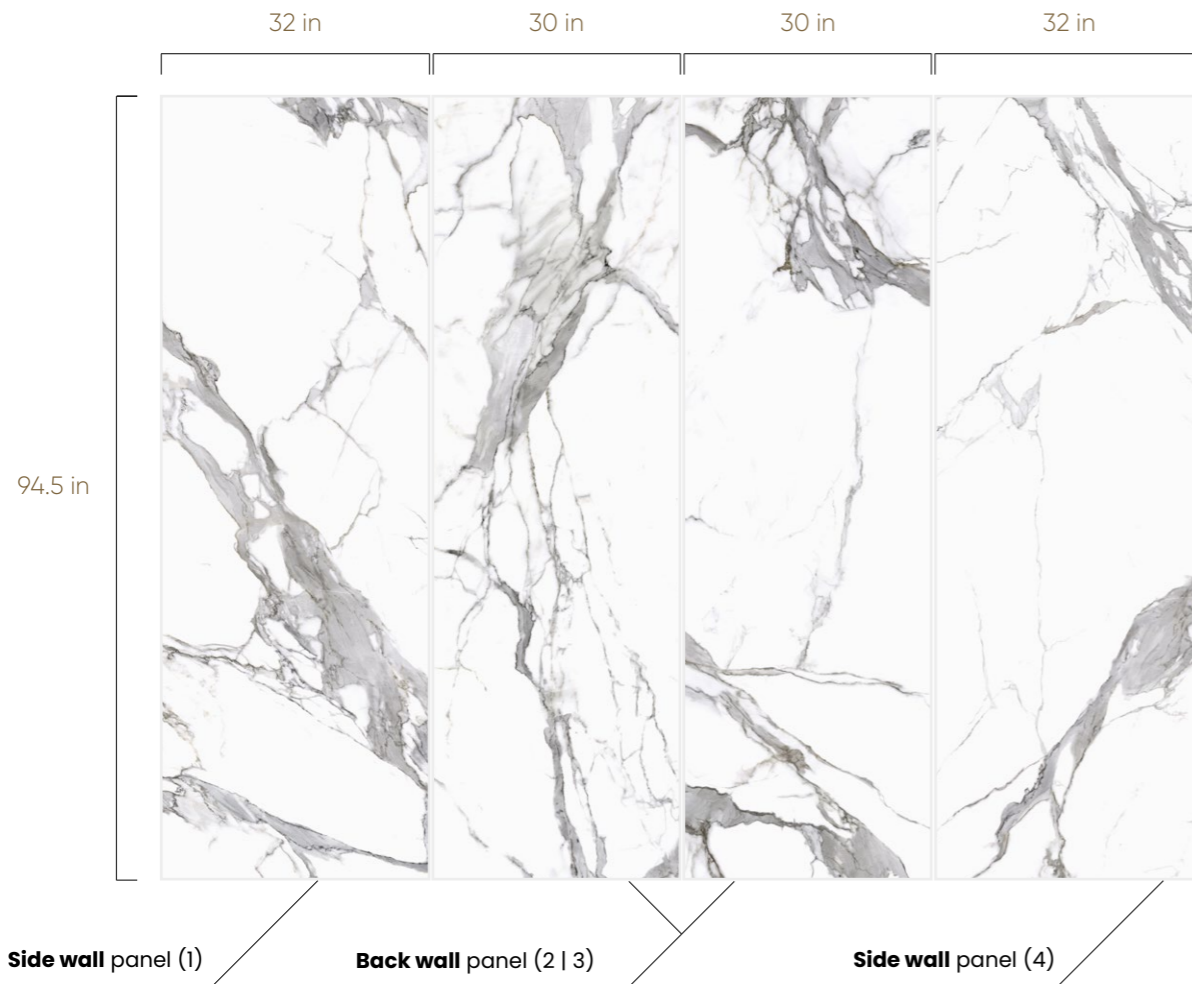

CALACATTA WHITE

4-Panels Bathroom Kit

0.28"

94.5"

SHOWER KIT

AVAILABLE FINISH

- ☒ Satin
- ☒ Matt
- ☒ Polished

KIT CONTAINS:

Side wall panels	32-in W x 94.5-in H	Back wall panels	30-in W x 94.5-in H
Number of items	2	Number of items	2