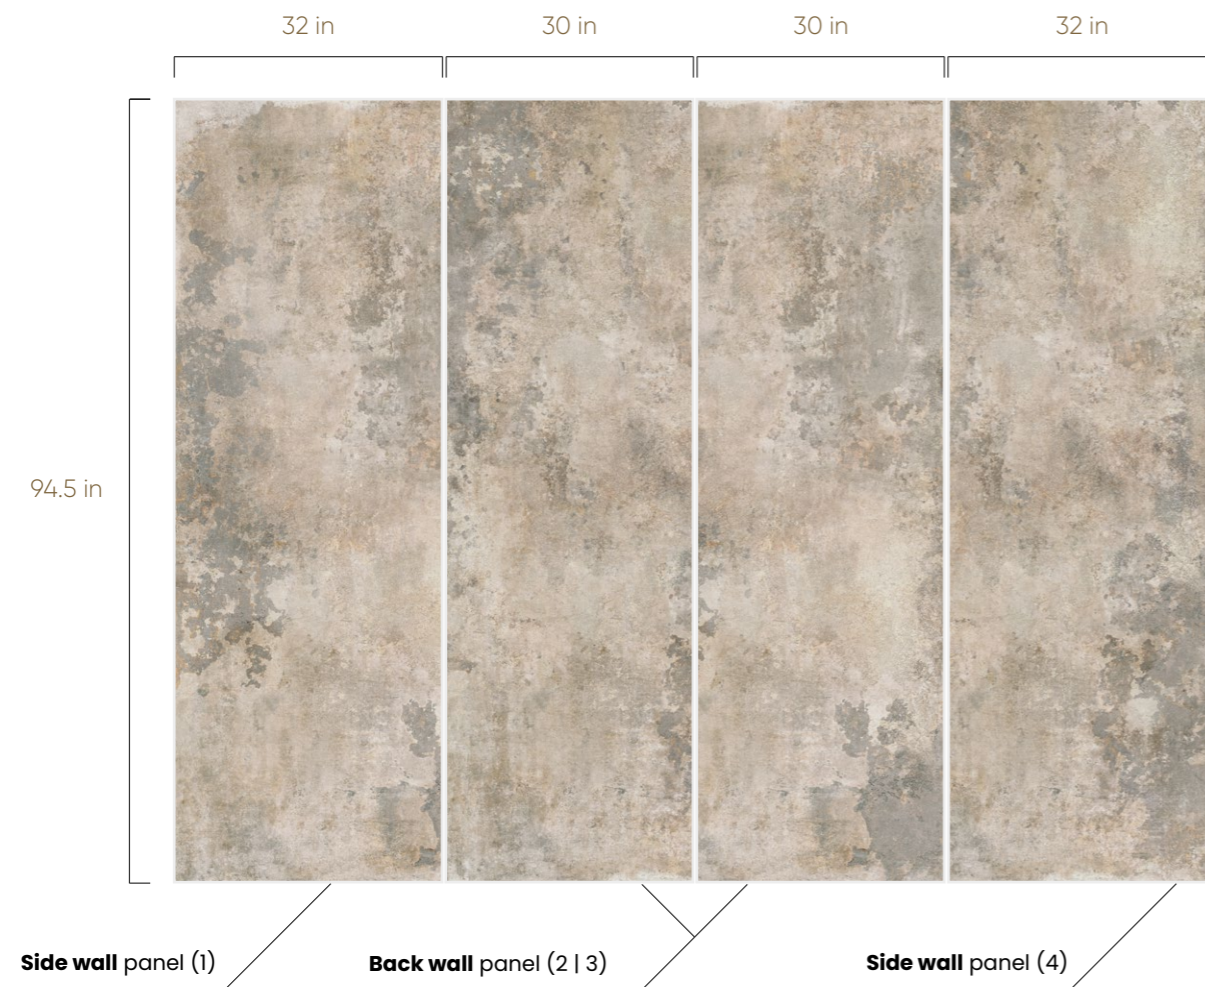

ENDLESS TIME beige

4-Panels Bathroom Kit

0.28"

94.5"

SHOWER KIT

AVAILABLE FINISH

☒ Silky Cristal

KIT CONTAINS:

Side wall panels	32-in W x 94.5-in H	Back wall panels	30-in W x 94.5-in H
Number of items	2	Number of items	2