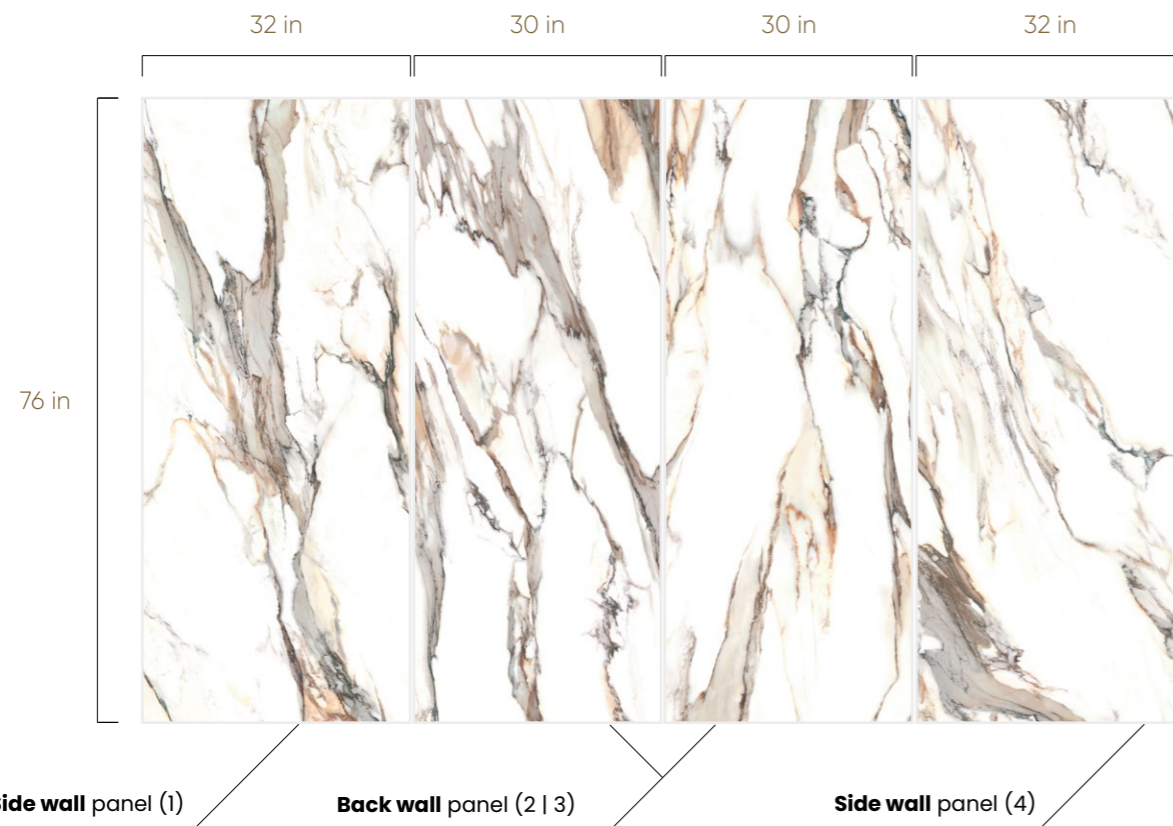

CALACATTA GOLD

4-Panels Bathroom Kit

0.28"

76" **SHOWER KIT** **BATHTUB KIT**

AVAILABLE FINISH ☒ Matt ☒ Polished

KIT CONTAINS:

Side wall panels	32-in W x 76-in H	Back wall panels	30-in W x 76-in H
Number of items	2	Number of items	2

63" **BATHTUB KIT**