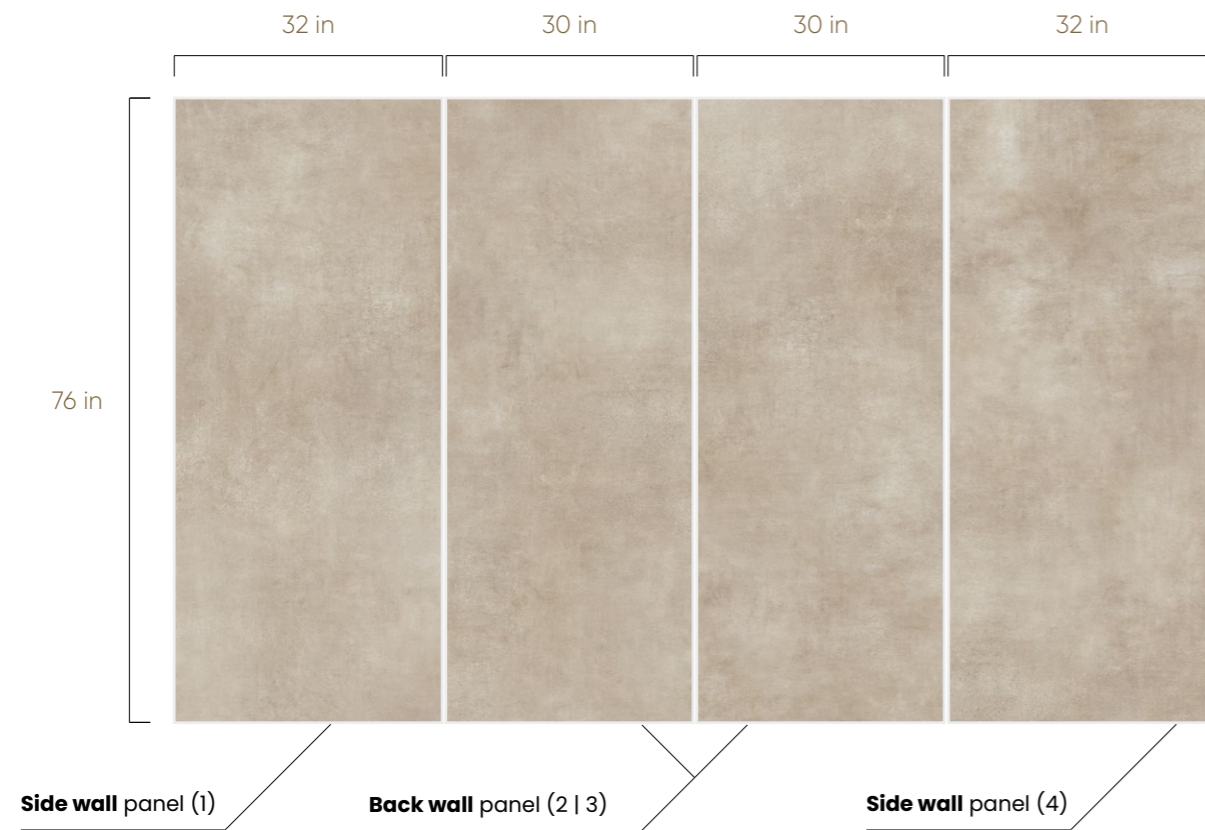

CONCRETE beige

4-Panels Bathroom Kit

0.28"

76" SHOWER KIT BATHTUB KIT

AVAILABLE FINISH

☒ Matt ☐ Polished

KIT CONTAINS:

Side wall panels	32-in W x 76-in H	Back wall panels	30-in W x 76-in H
Number of items	2	Number of items	2

63" BATHTUB KIT