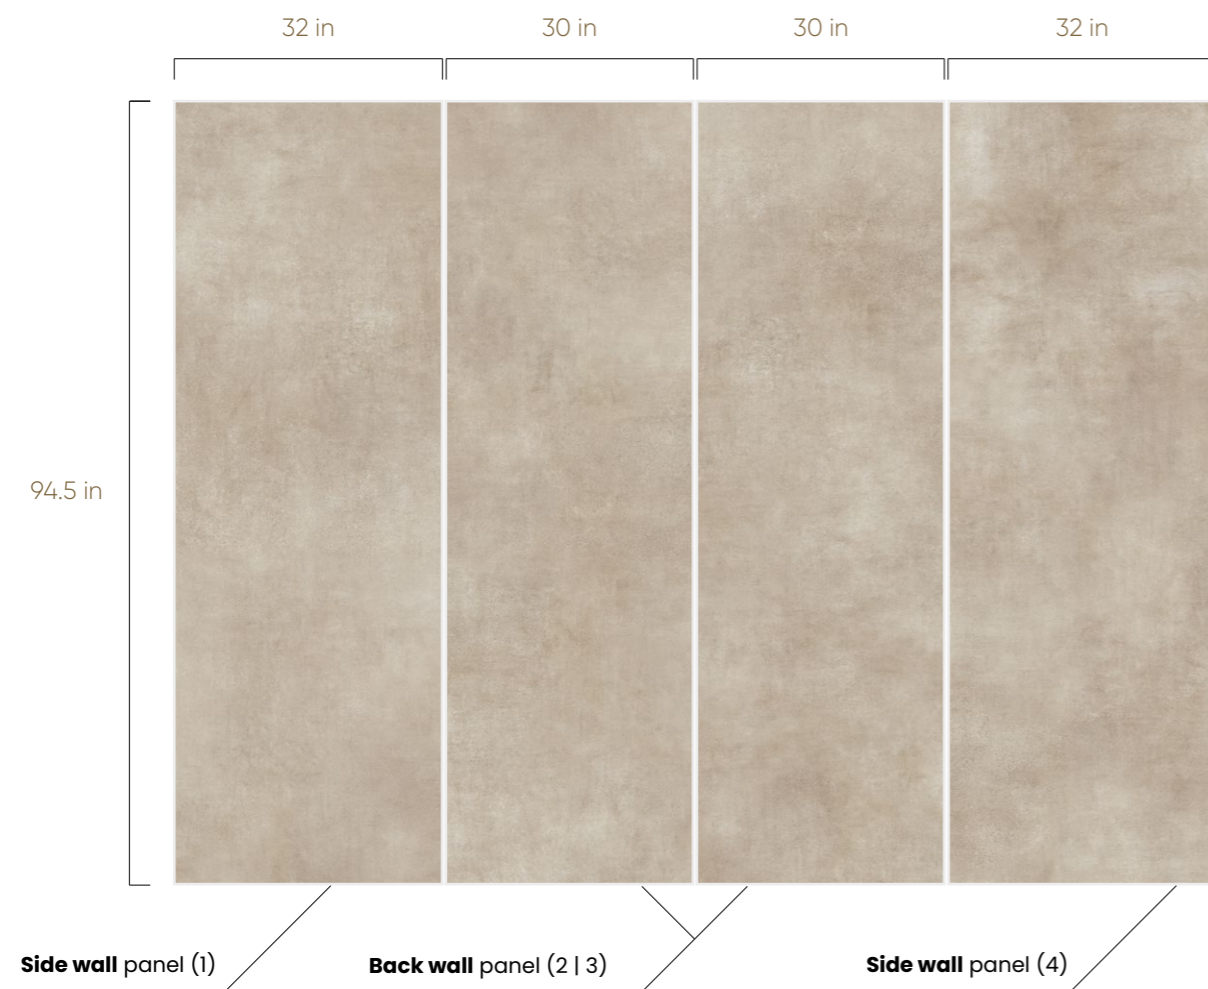

Matt Polished

KIT CONTAINS:

Side wall panels	32-in W x 63-in H	Back wall panels	30-in W x 63-in H
Number of items	2	Number of items	2

CONCRETE beige

4-Panels Bathroom Kit

0.28"

94.5"

SHOWER KIT