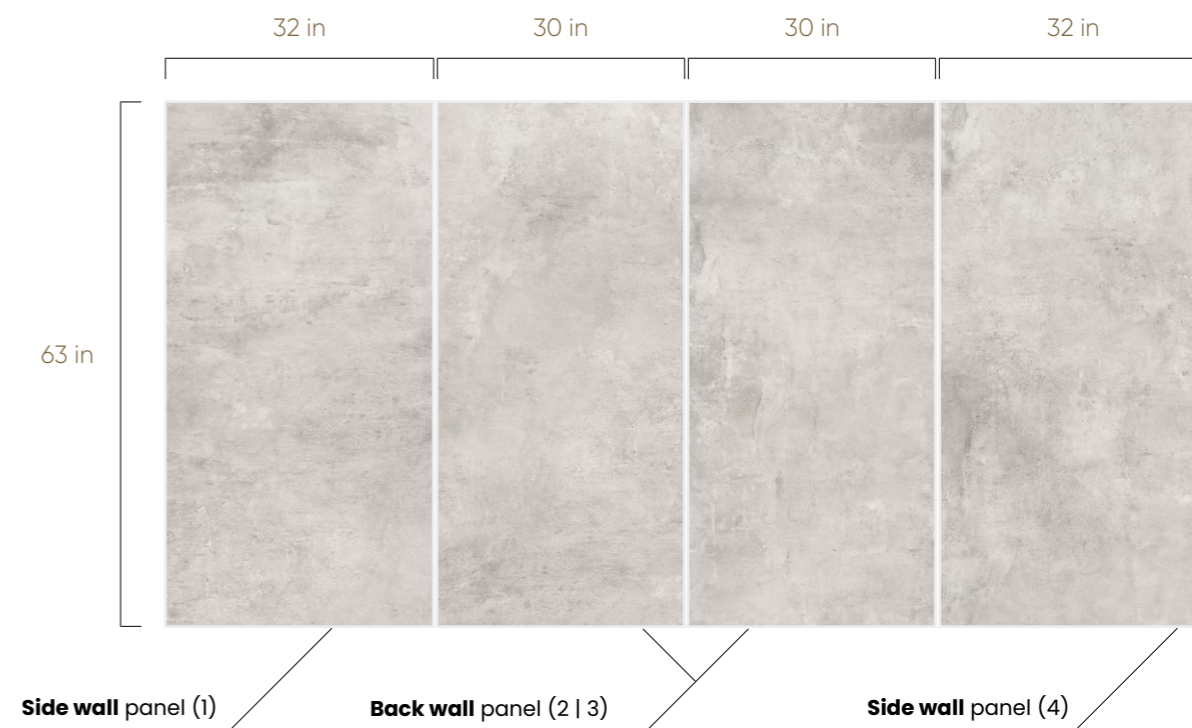

AVAILABLE FINISH

☒ Matt ☐ Polished

KIT CONTAINS:

Side wall panels	32-in W x 63-in H	Back wall panels	30-in W x 63-in H
Number of items	2	Number of items	2