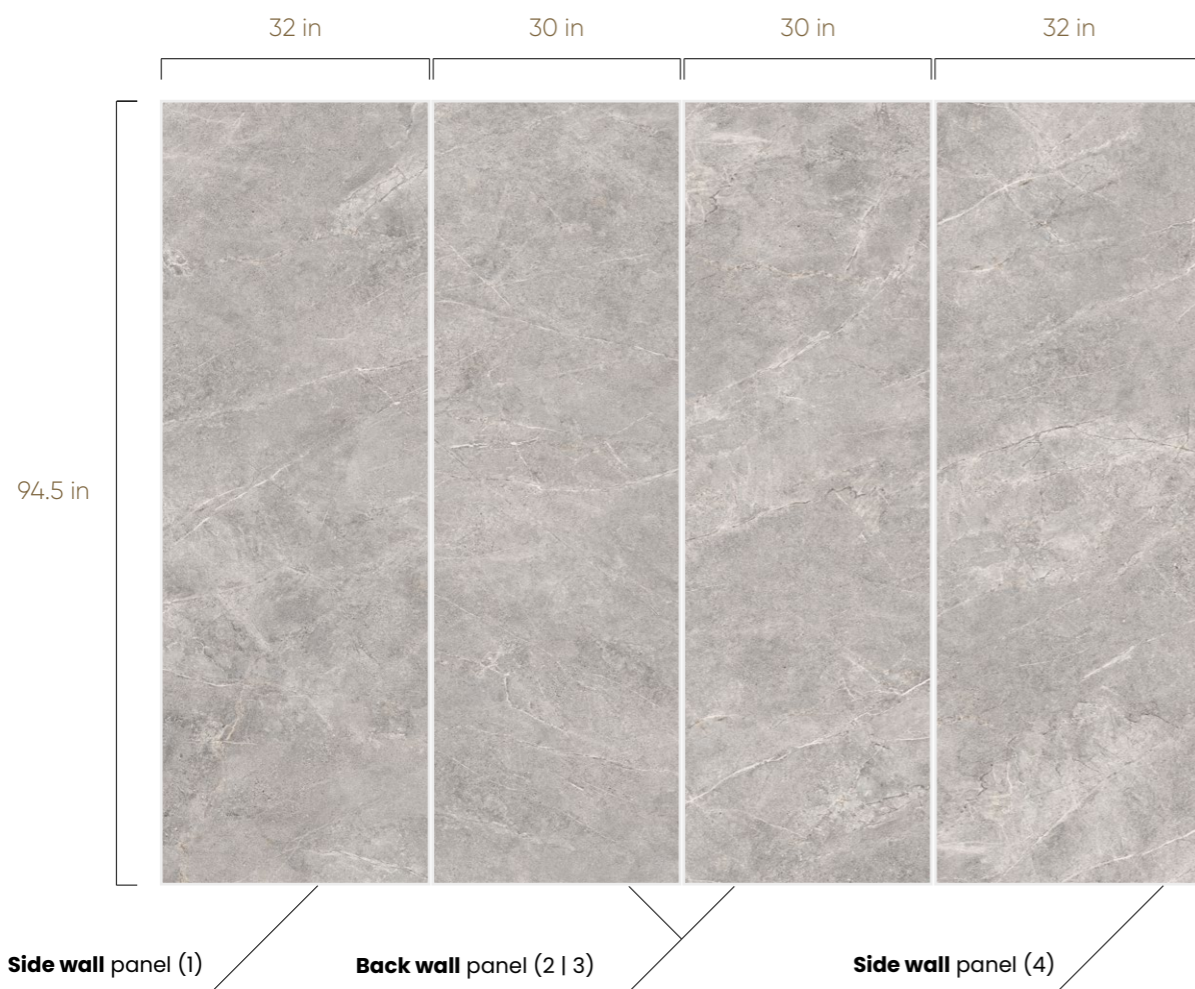

DISTINCT white

4-Panels Bathroom Kit

0.28"

94.5"

SHOWER KIT

AVAILABLE FINISH

Silky Cristal

KIT CONTAINS:

Side wall panels	32-in W x 94.5-in H	Back wall panels	30-in W x 94.5-in H
Number of items	2	Number of items	2