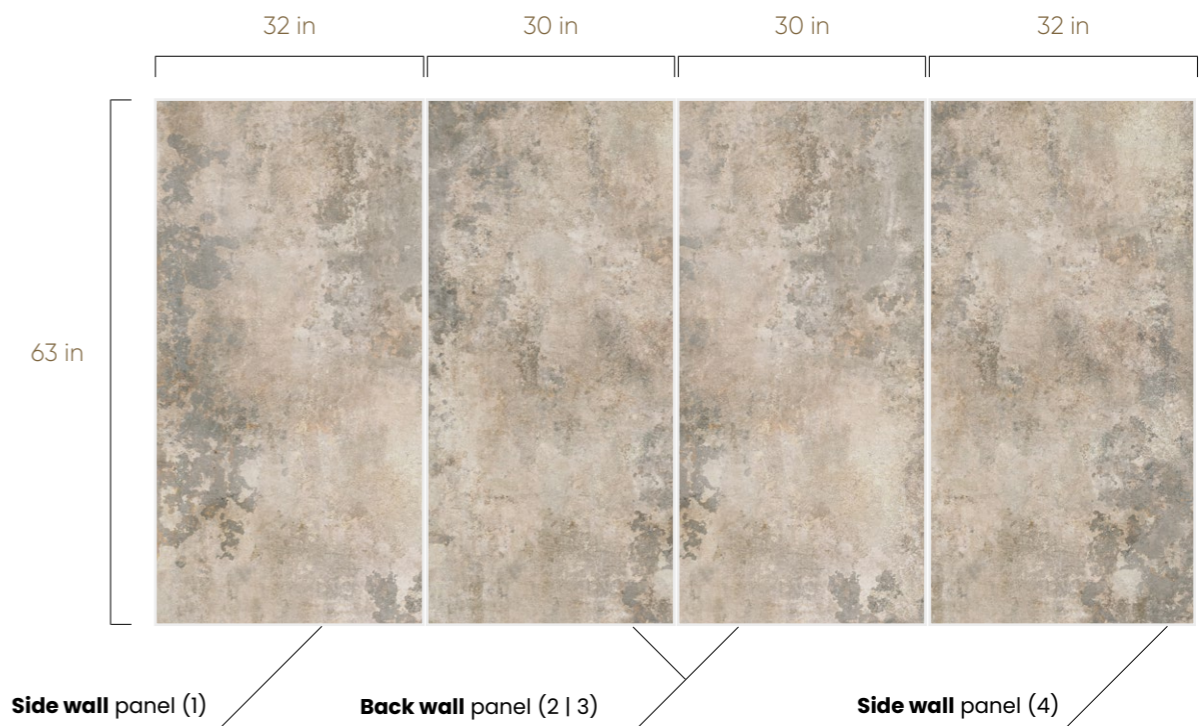

0.28"

76" SHOWER KIT

BATHTUB KIT

AVAILABLE FINISH

Silky Cristal

KIT CONTAINS:

Side wall panels	32-in W x 76-in H	Back wall panels	30-in W x 76-in H
Number of items	2	Number of items	2

63" BATHTUB KIT