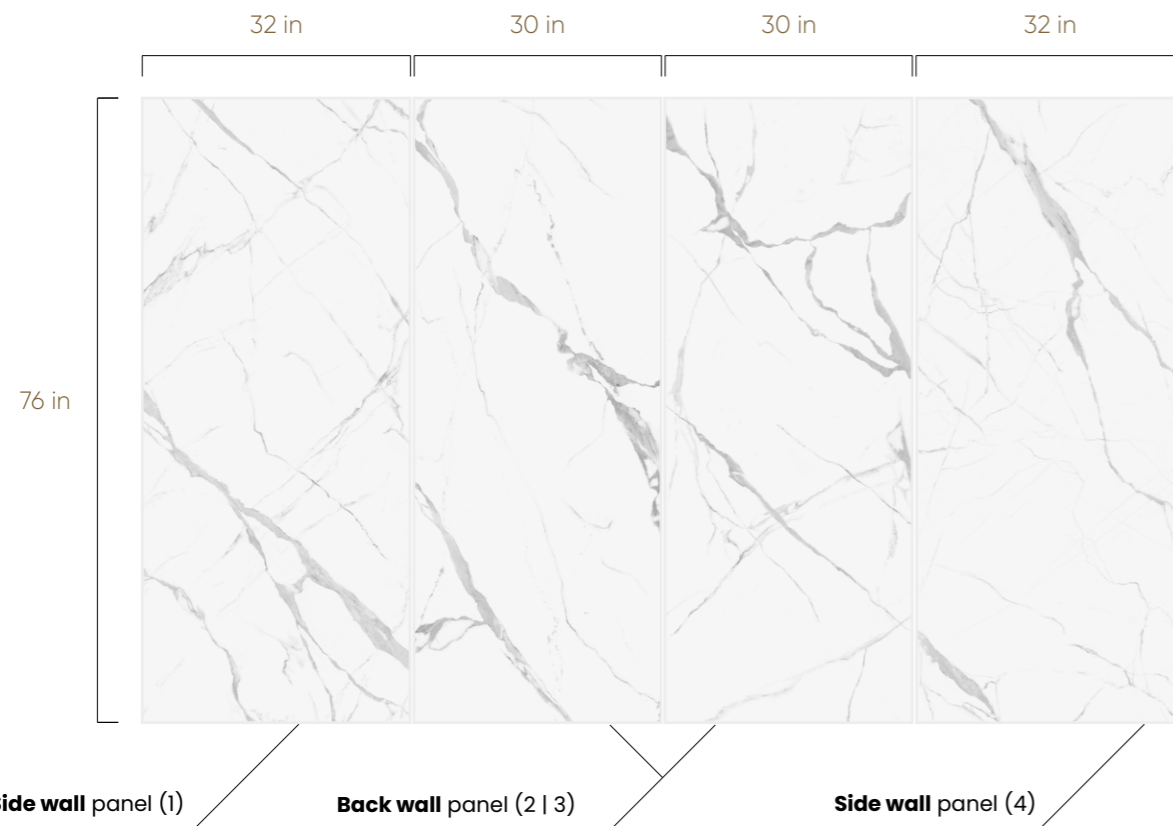

STATUARIO NUOVO

4-Panels Bathroom Kit

0.28"

76" SHOWER KIT BATHTUB KIT

AVAILABLE FINISH

☒ Matt ☐ Polished

KIT CONTAINS:

Side wall panels	32-in W x 76-in H	Back wall panels	30-in W x 76-in H
Number of items	2	Number of items	2

63" BATHTUB KIT