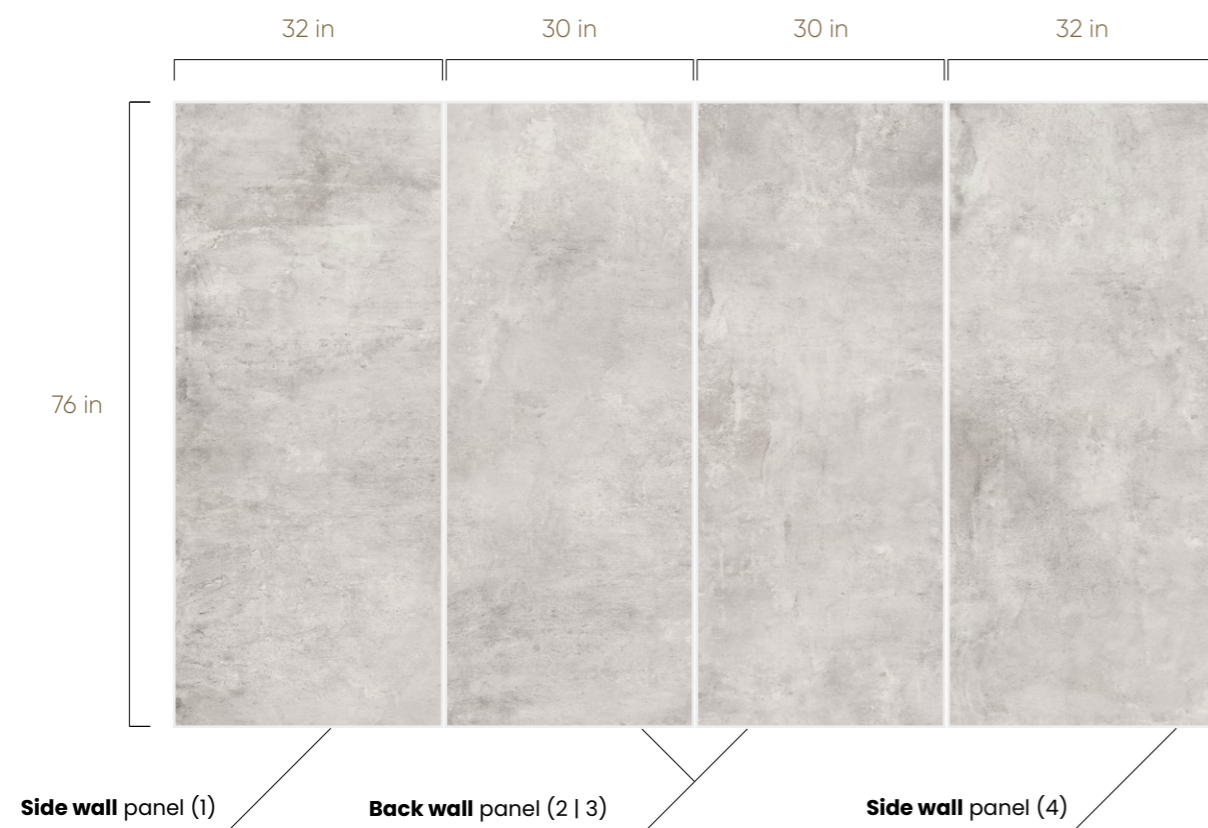

BATHTUB KIT

32-in W x 63-in H + 30-in W x 63-in H

32-in W x 94.5-in H + 30-in W x 76-in H

SOFTCEMENT white

4-Panels Bathroom Kit

0.28"

76" SHOWER KIT  BATHTUB KIT 

AVAILABLE FINISH