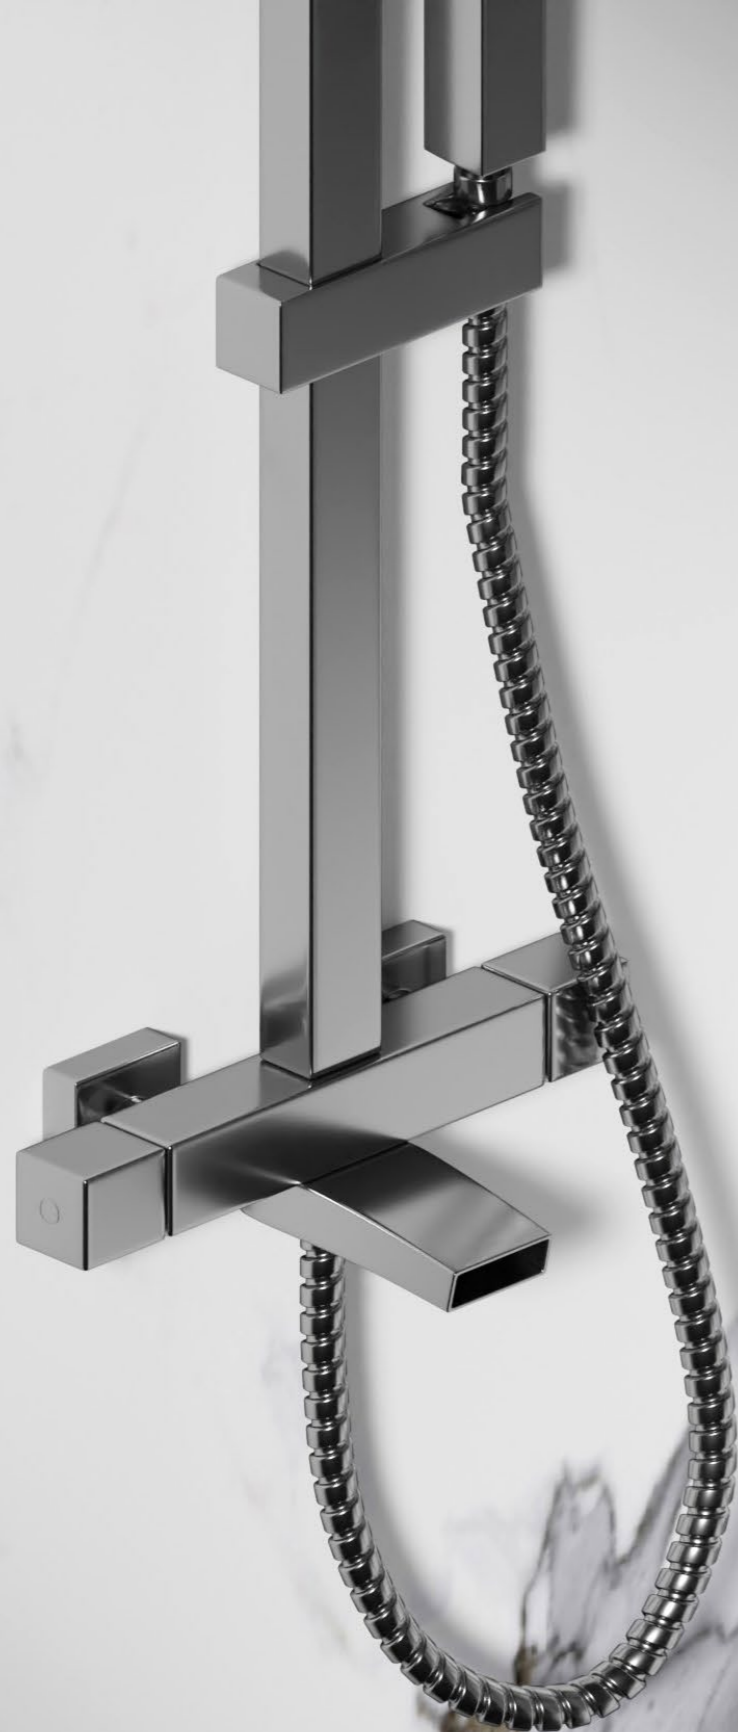

SHOWER KIT

AVAILABLE FINISH

- Satin
- Matt
- Polished

KIT CONTAINS:

Side wall panels	32-in W x 94.5-in H	Back wall panels	30-in W x 94.5-in H
Number of items	2	Number of items	2

CALACATTA WHITE

4-Panels Bathroom Kit