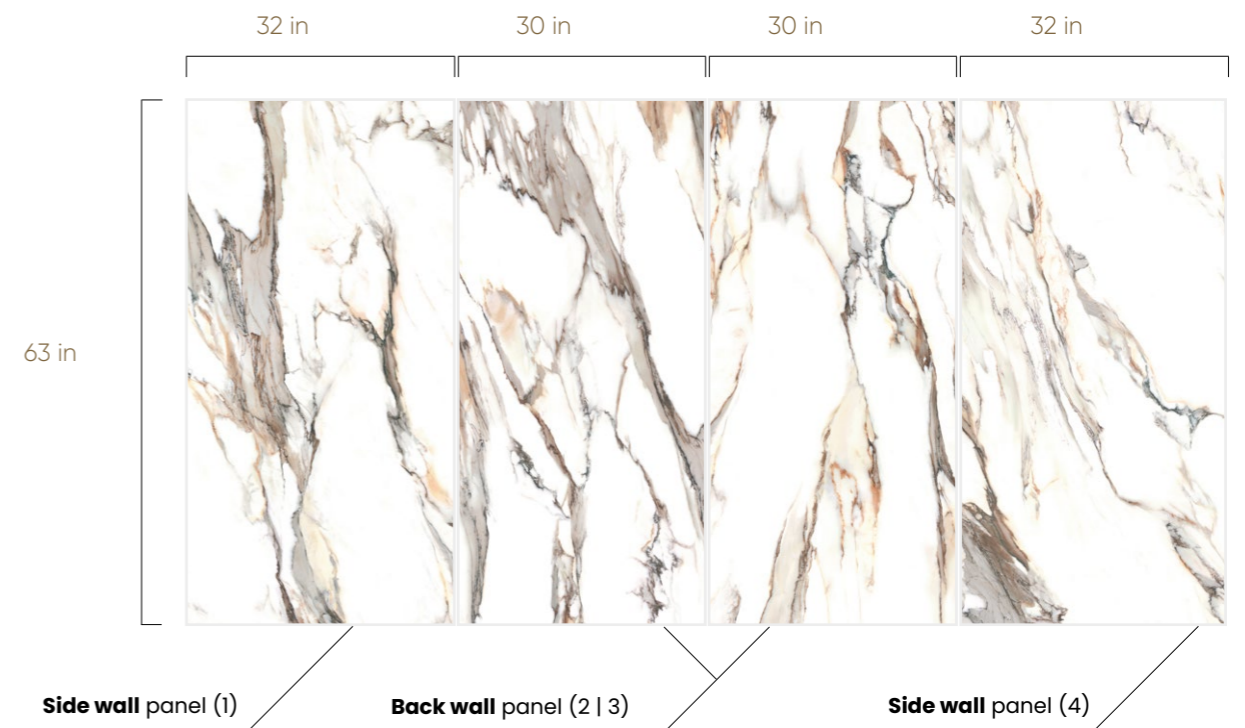

0.28"

76" **SHOWER KIT**  **BATHTUB KIT** 

AVAILABLE FINISH Matt Polished

KIT CONTAINS:

Side wall panels	32-in W x 76-in H	Back wall panels	30-in W x 76-in H
Number of items	2	Number of items	2

63" **BATHTUB KIT** 