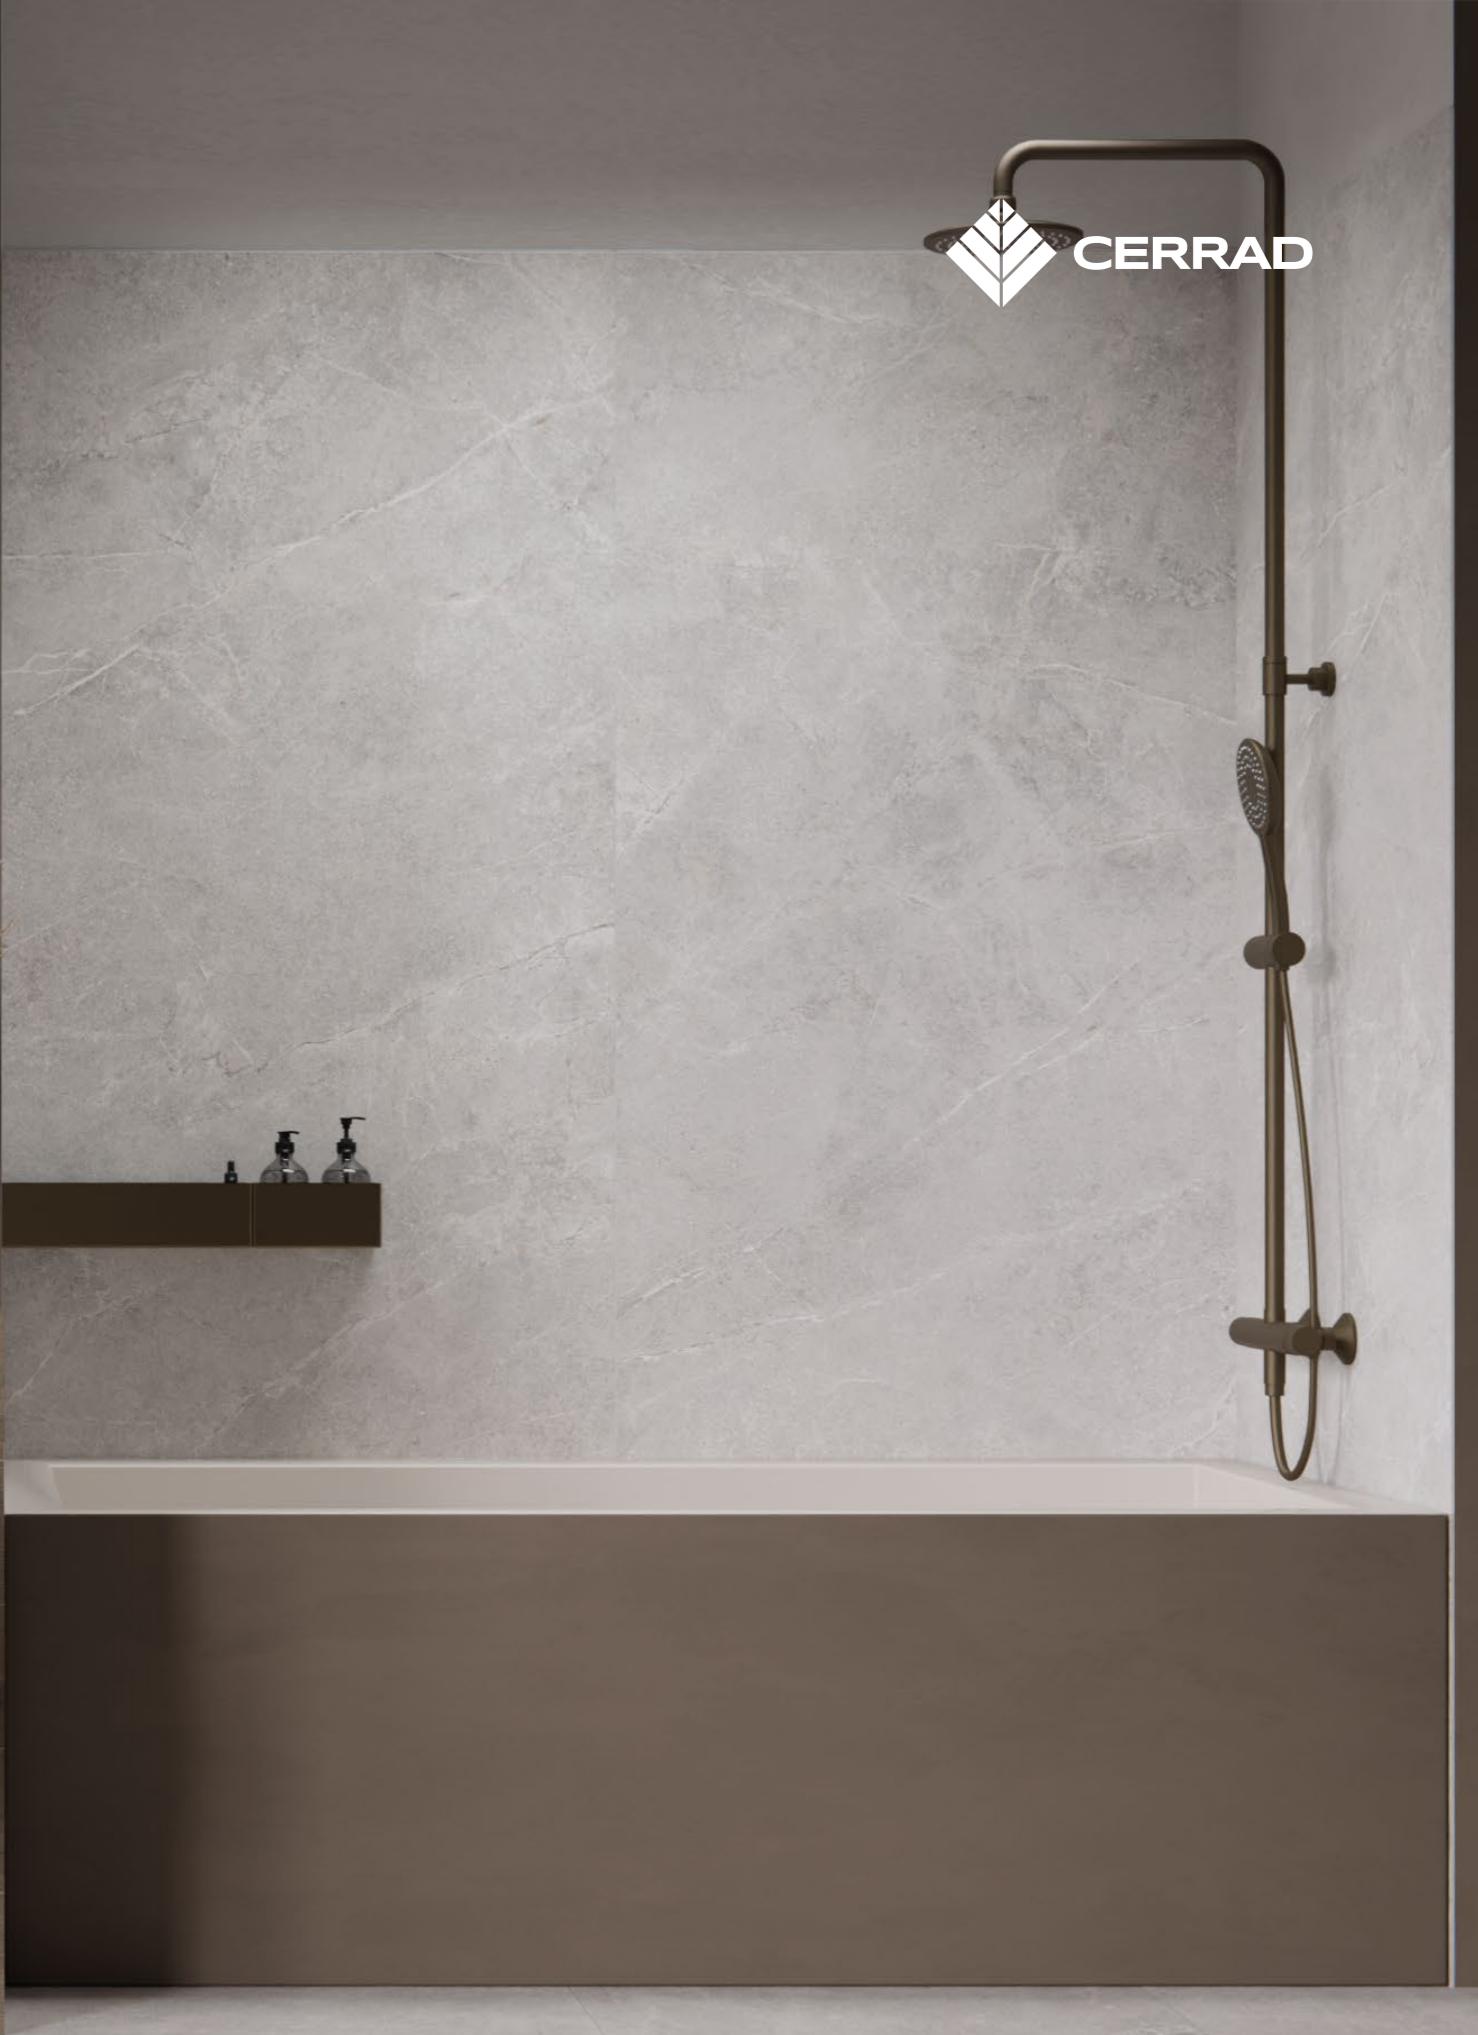

Silky Cristal surface

DISTINCT

4-Panels Bathroom Kit

SHOWER KIT 76"

DISTINCT

4-Panels Bathroom Kit

BATHTUB KIT 63"

The grandeur of marble