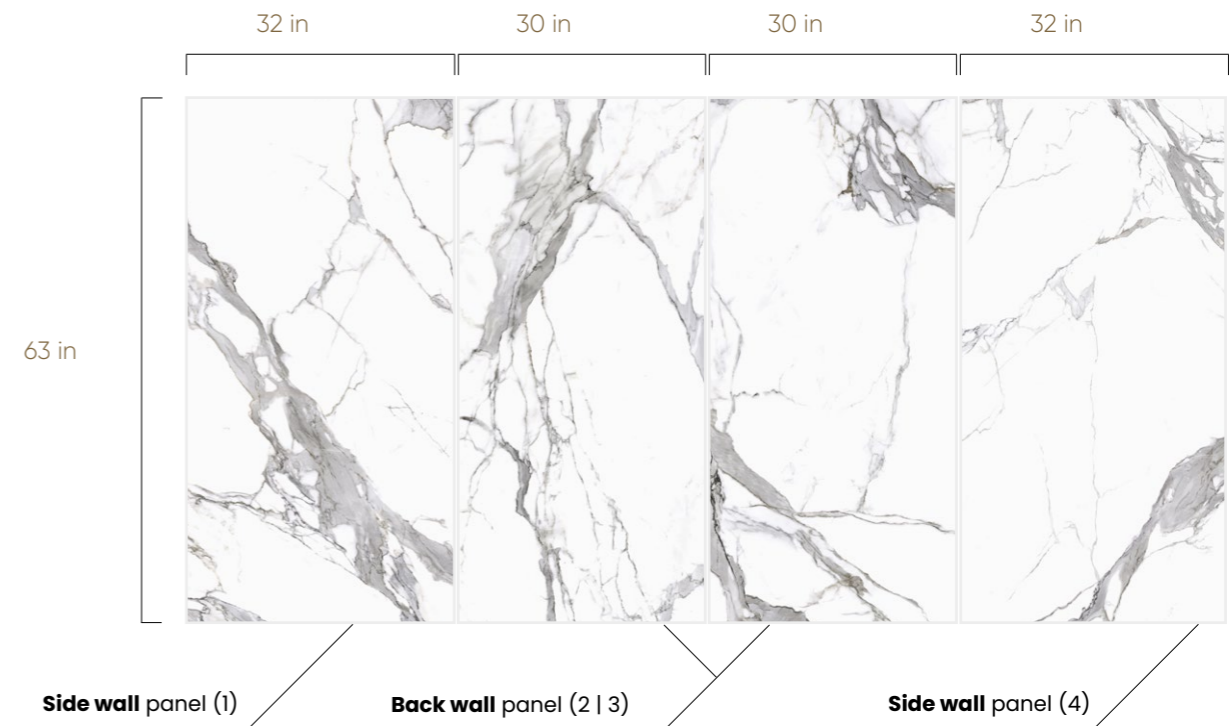

0.28"

76" **SHOWER KIT**  **BATHTUB KIT** 

AVAILABLE FINISH

Satin Matt Polished

KIT CONTAINS:

Side wall panels	32-in W x 76-in H	Back wall panels	30-in W x 76-in H
Number of items	2	Number of items	2

63" **BATHTUB KIT** 