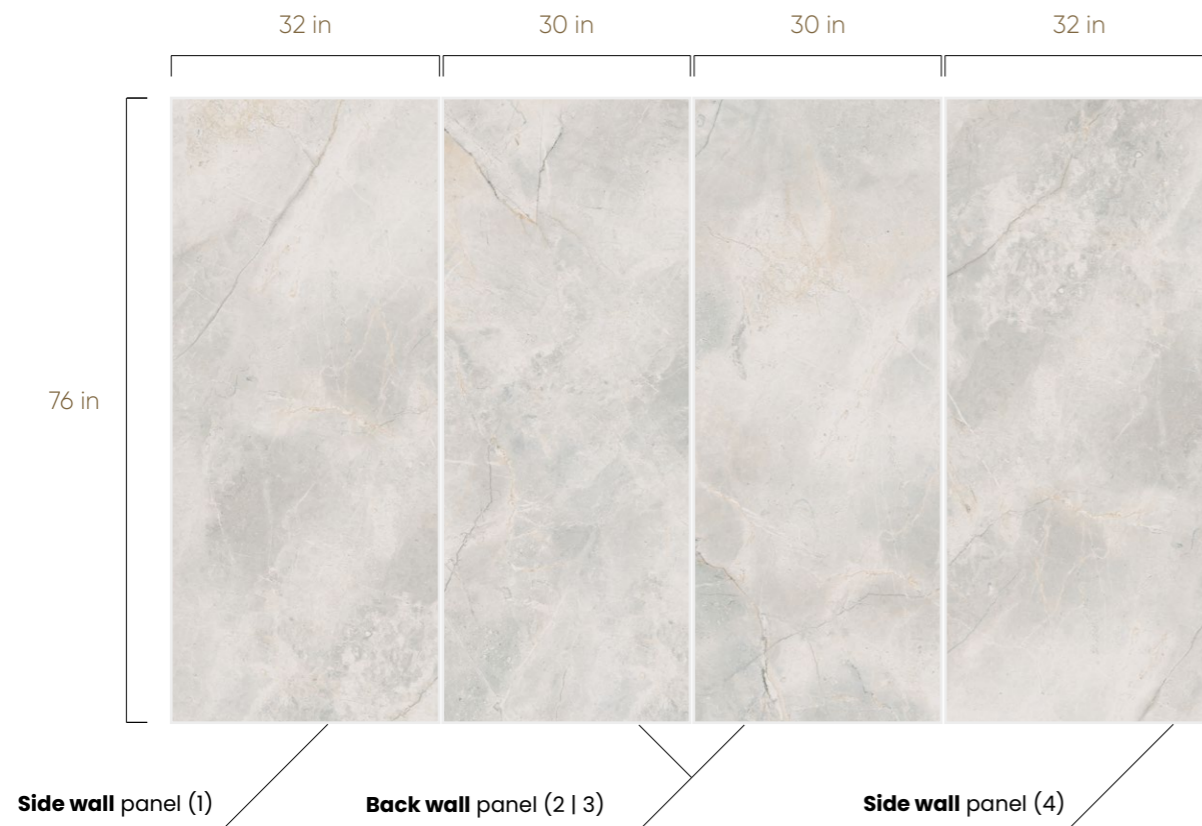

MASTERSTONE white

4-Panels Bathroom Kit

0.28"

76" SHOWER KIT BATHTUB KIT

AVAILABLE FINISH

☒ Matt ☐ Polished

KIT CONTAINS:

Side wall panels	32-in W x 76-in H	Back wall panels	30-in W x 76-in H
Number of items	2	Number of items	2

63" BATHTUB KIT