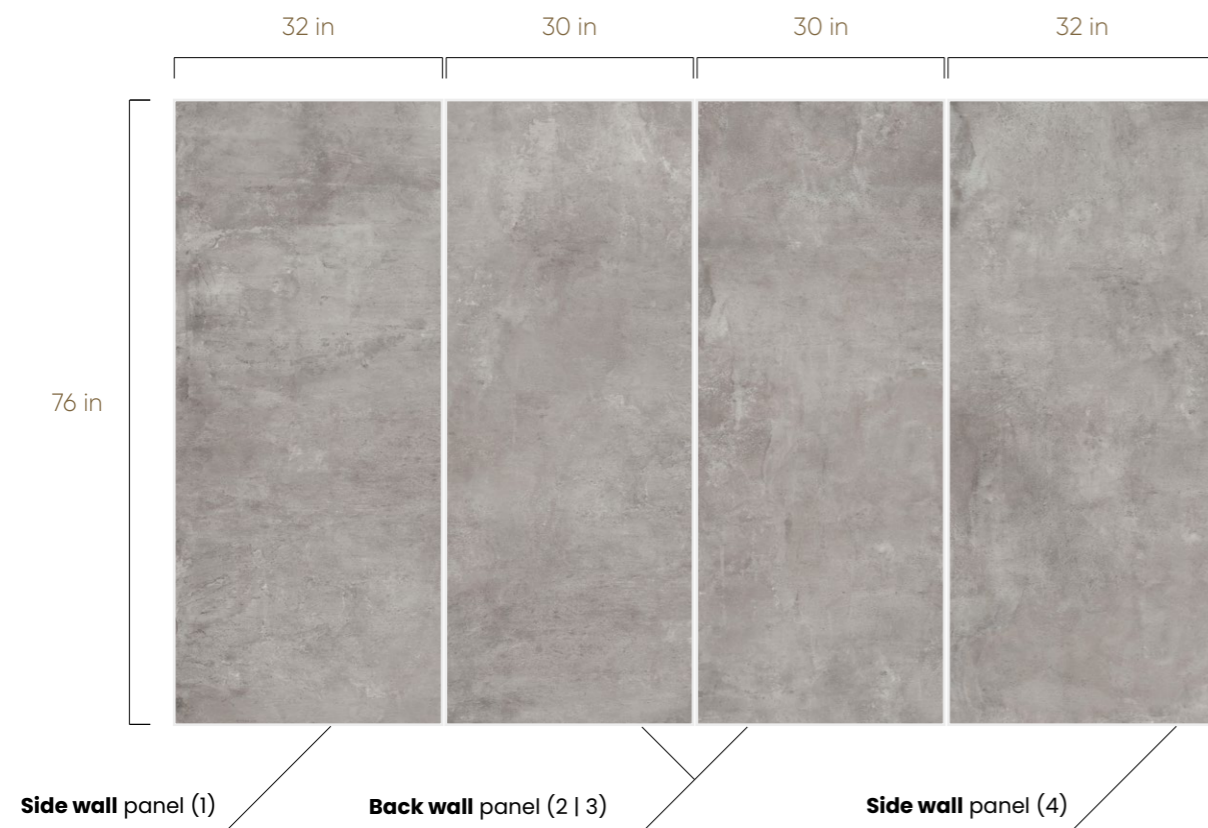

KIT CONTAINS:

Side wall panels	32-in W x 94.5-in H	Back wall panels	30-in W x 94.5-in H
Number of items	2	Number of items	2

SOFTCEMENT silver

4-Panels Bathroom Kit

0.28"

76" SHOWER KIT  BATHTUB KIT 

AVAILABLE FINISH