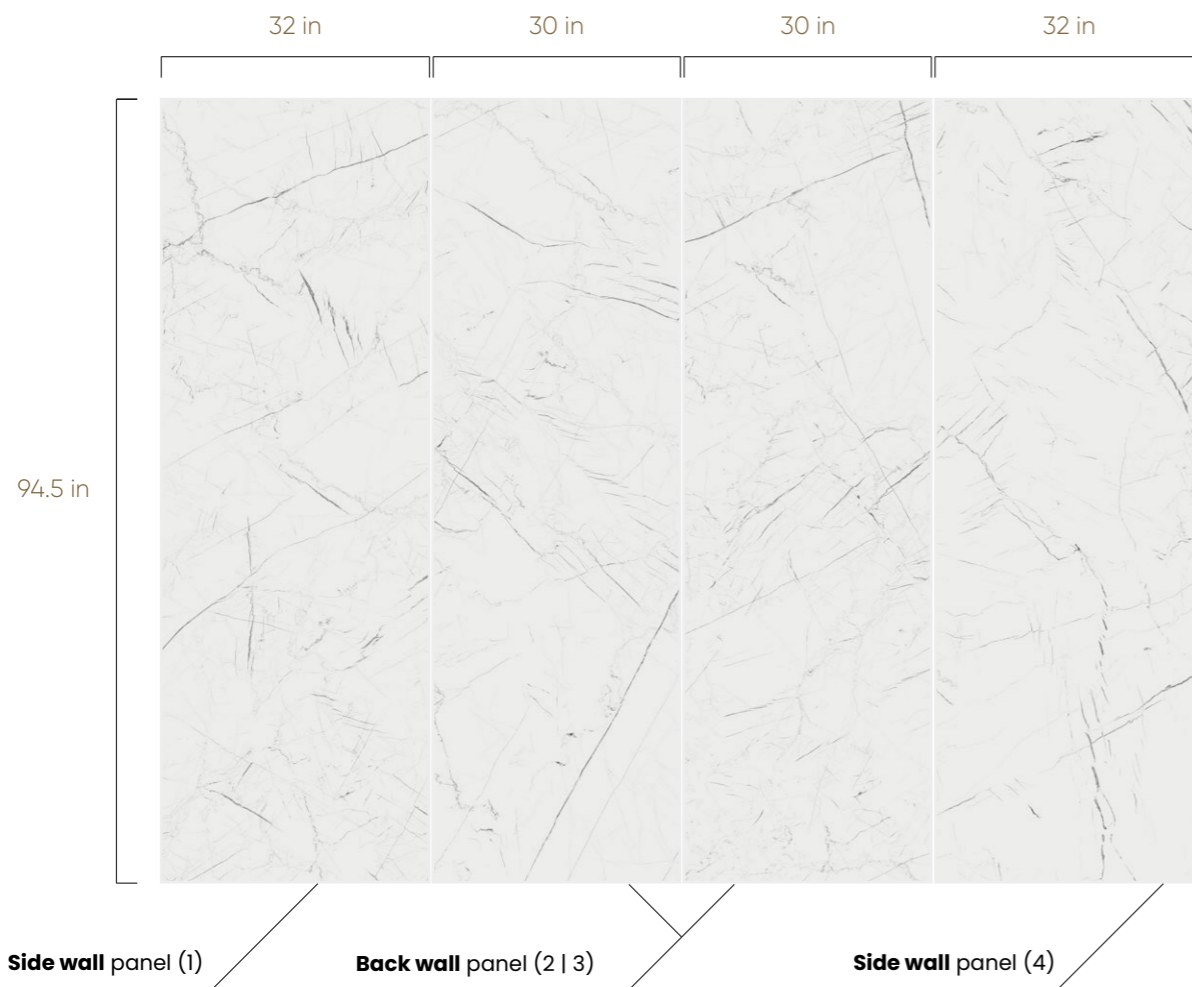

MARMO THASSOS

4-Panels Bathroom Kit

0.28"

94.5"

SHOWER KIT

AVAILABLE FINISH

☒ Matt

☐ Polished

KIT CONTAINS:

Side wall panels	32-in W x 94.5-in H	Back wall panels	30-in W x 94.5-in H
Number of items	2	Number of items	2