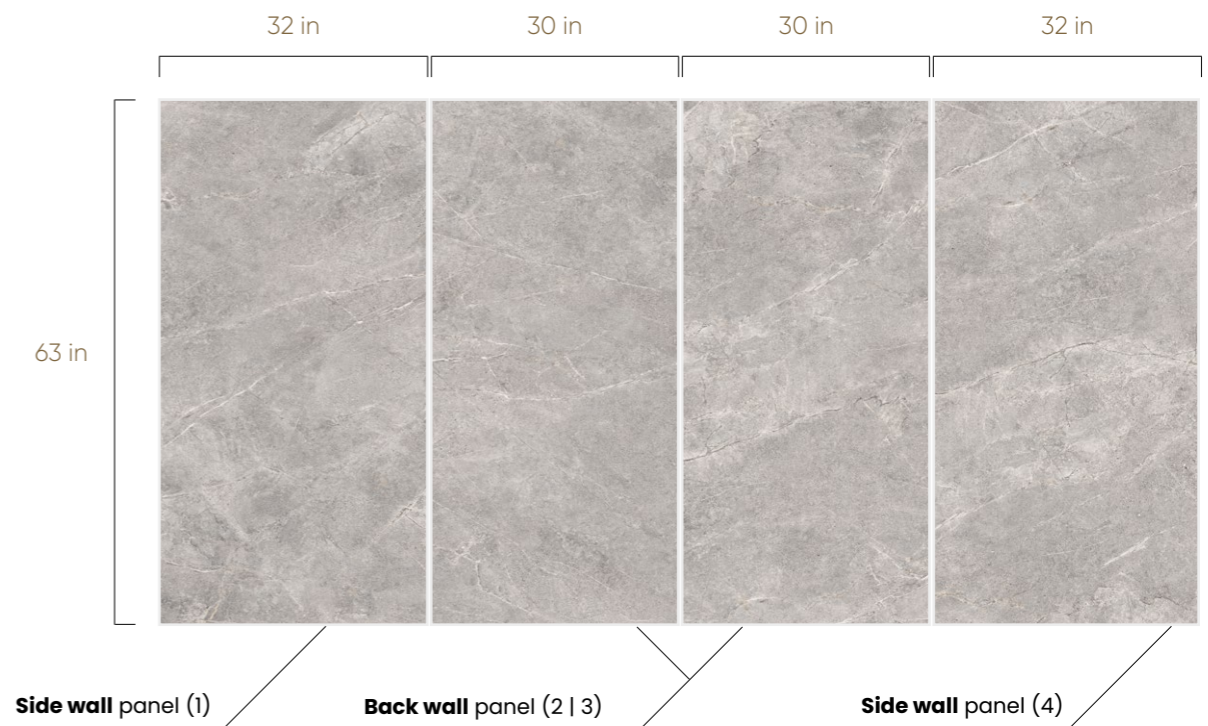

0.28"

76" **SHOWER KIT**

BATHTUB KIT

AVAILABLE FINISH

Silky Cristal

KIT CONTAINS:

Side wall panels	32-in W x 76-in H	Back wall panels	30-in W x 76-in H
Number of items	2	Number of items	2

63" **BATHTUB KIT**