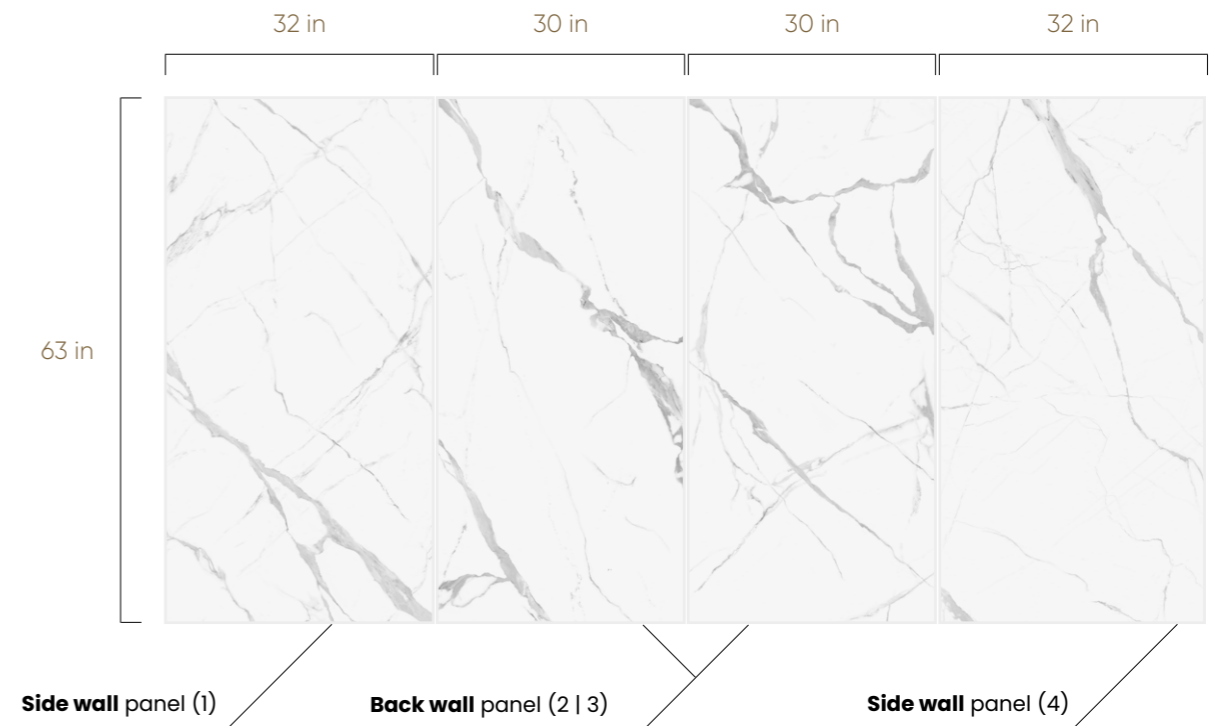

0.28"

76" SHOWER KIT  BATHTUB KIT 

AVAILABLE FINISH

Matt Polished

KIT CONTAINS:

Side wall panels	32-in W x 76-in H	Back wall panels	30-in W x 76-in H
Number of items	2	Number of items	2

63" BATHTUB KIT 

AVAILABLE FINISH