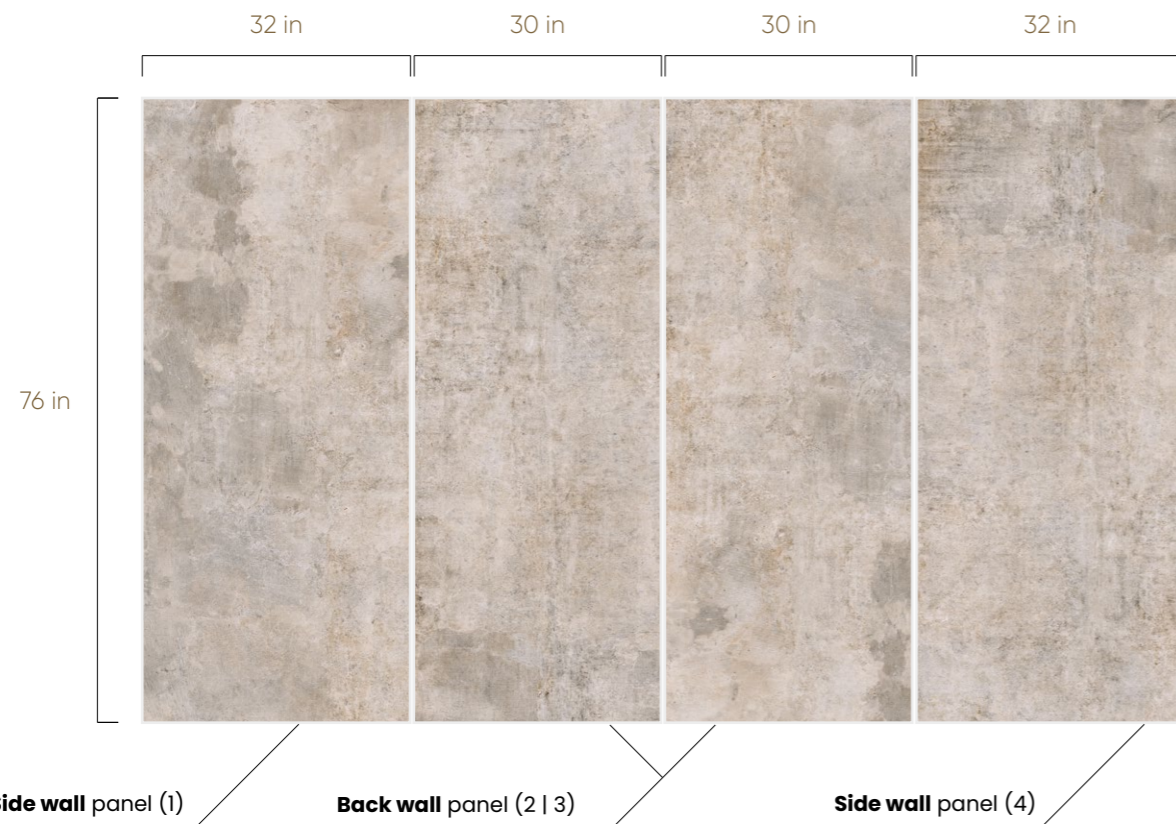

TEXTURAL ivory

4-Panels Bathroom Kit

0.28"

76"

SHOWER KIT

BATHTUB KIT

AVAILABLE FINISH

Silky Cristal

KIT CONTAINS:

Side wall panels	32-in W x 76-in H	Back wall panels	30-in W x 76-in H
Number of items	2	Number of items	2

63"

BATHTUB KIT