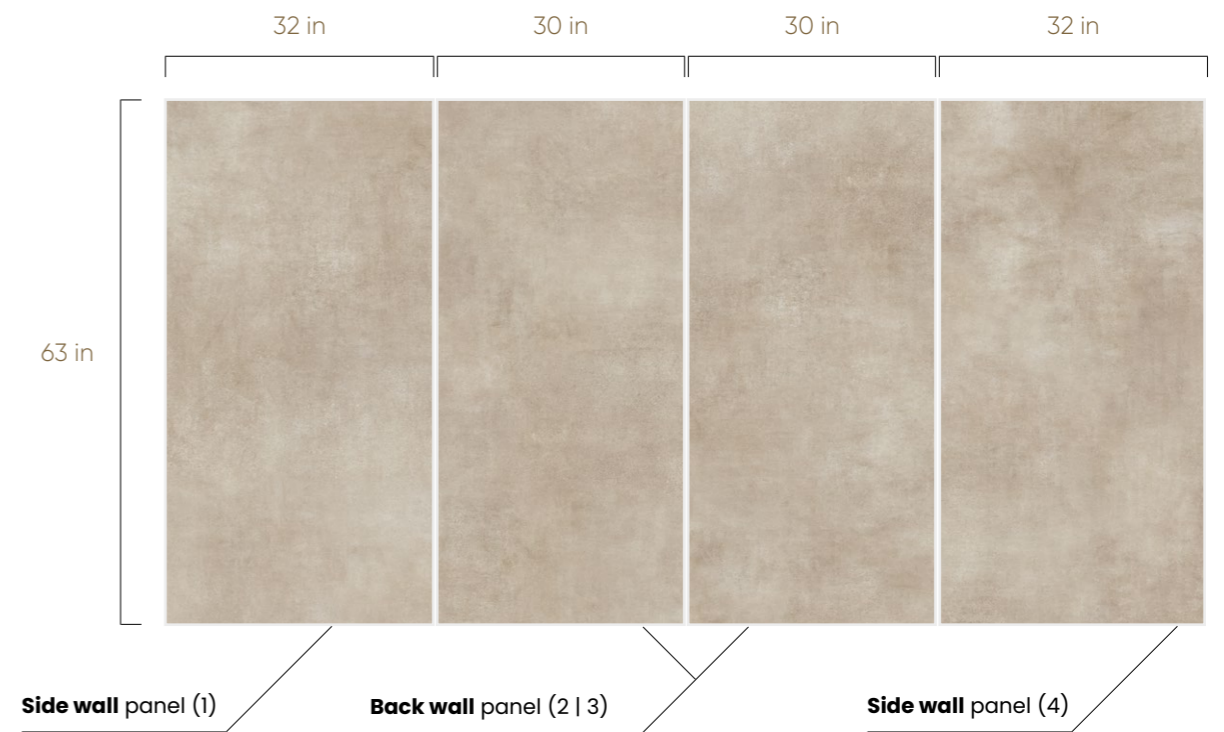

0.28"

76" SHOWER KIT  BATHTUB KIT 

AVAILABLE FINISH

Matt Polished

KIT CONTAINS:

Side wall panels	32-in W x 76-in H	Back wall panels	30-in W x 76-in H
Number of items	2	Number of items	2

63" BATHTUB KIT 

AVAILABLE FINISH