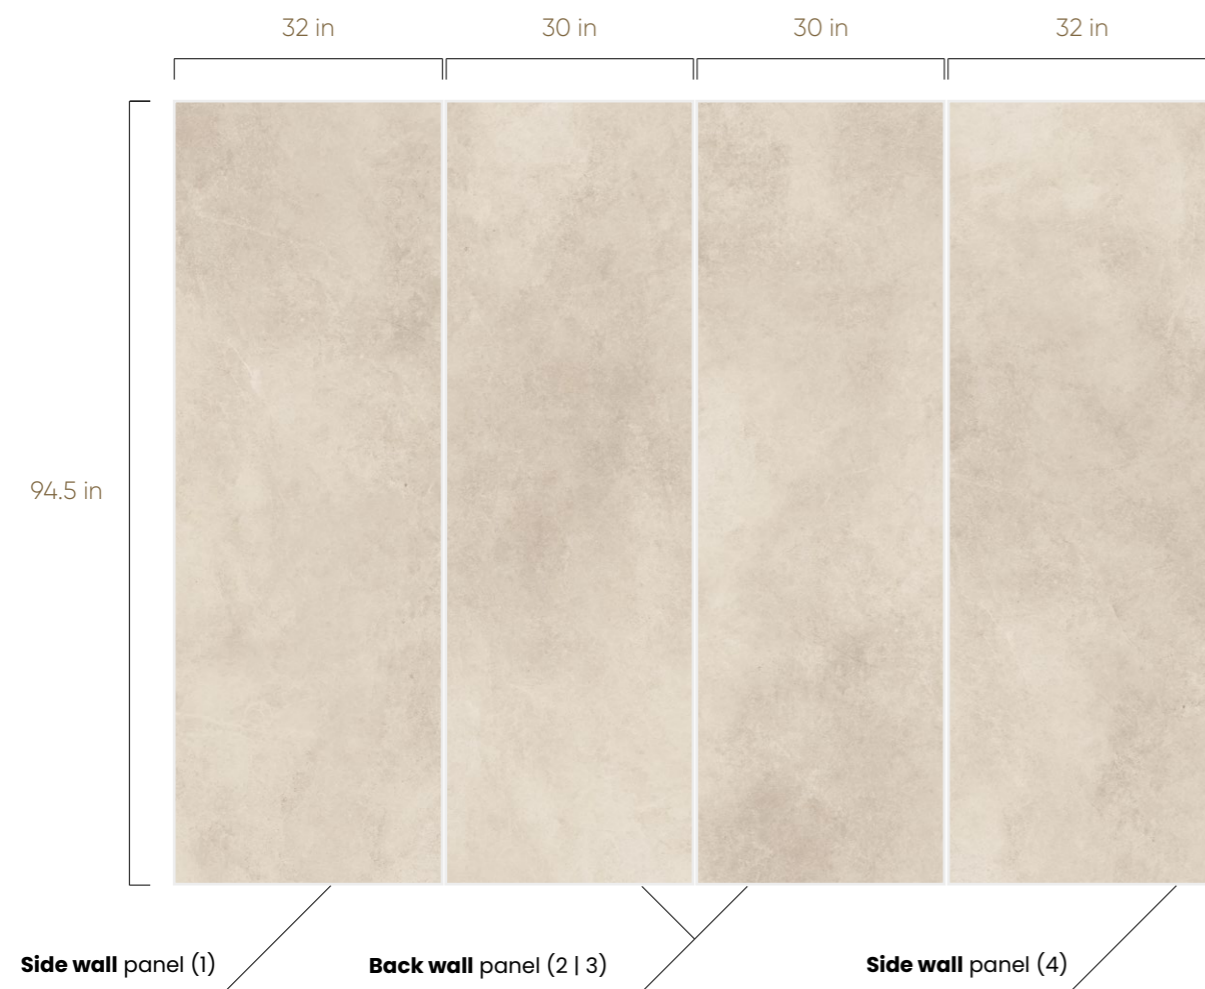

Matt Polished

KIT CONTAINS:

Side wall panels	32-in W x 63-in H	Back wall panels	30-in W x 63-in H
Number of items	2	Number of items	2

TACOMA sand

4-Panels Bathroom Kit

0.28"

94.5"

SHOWER KIT