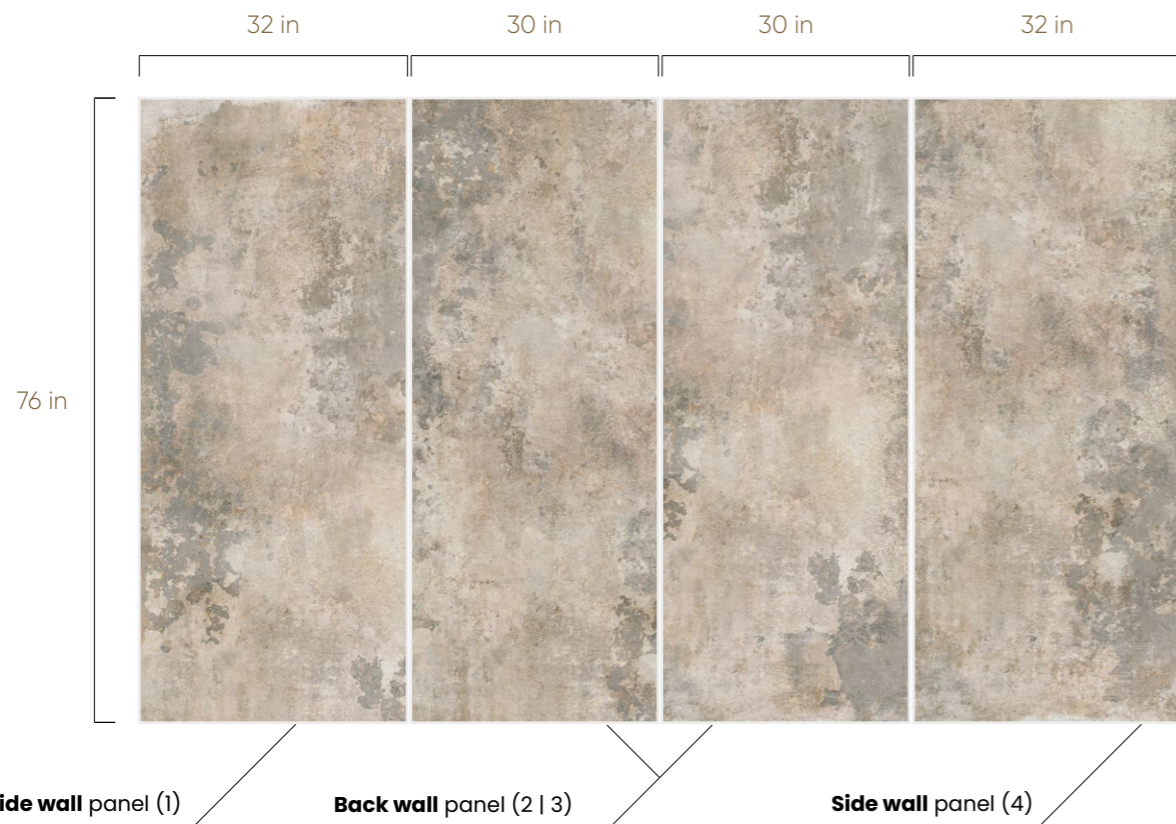

ENDLESS TIME beige

4-Panels Bathroom Kit

0.28"

76" SHOWER KIT

BATHTUB KIT

AVAILABLE FINISH

Silky Cristal

KIT CONTAINS:

Side wall panels	32-in W x 76-in H	Back wall panels	30-in W x 76-in H
Number of items	2	Number of items	2

63" BATHTUB KIT