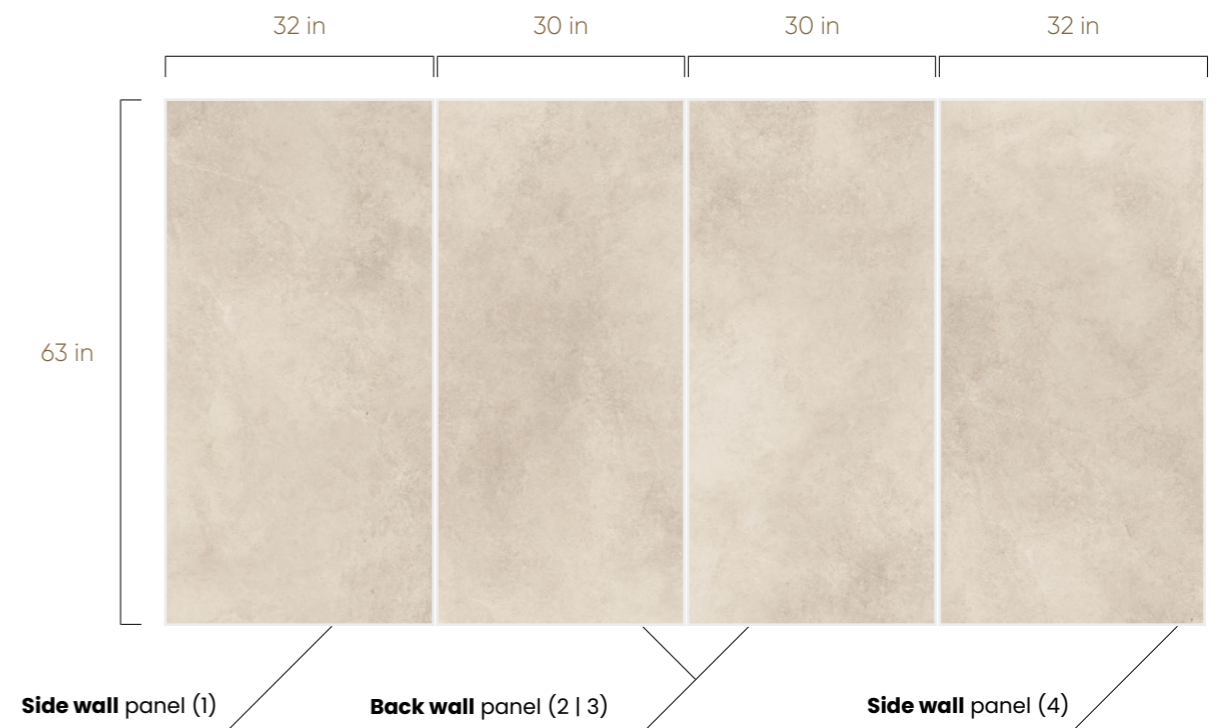

0.28"

76" SHOWER KIT  BATHTUB KIT 

AVAILABLE FINISH

Matt Polished

KIT CONTAINS:

Side wall panels	32-in W x 76-in H	Back wall panels	30-in W x 76-in H
Number of items	2	Number of items	2

63" BATHTUB KIT 

AVAILABLE FINISH