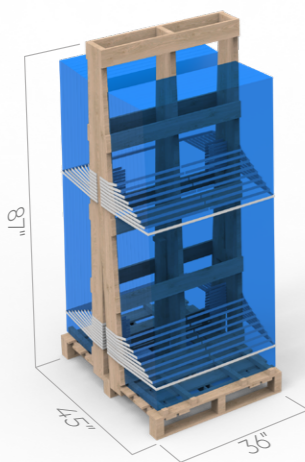

PACKAGING - Information

63"

BATHTUB KIT

KIT CONTAINS:

Side wall panels	32-in W x 63-in H
Number of items	2
Back wall panels	30-in W x 63-in H
Number of items	2