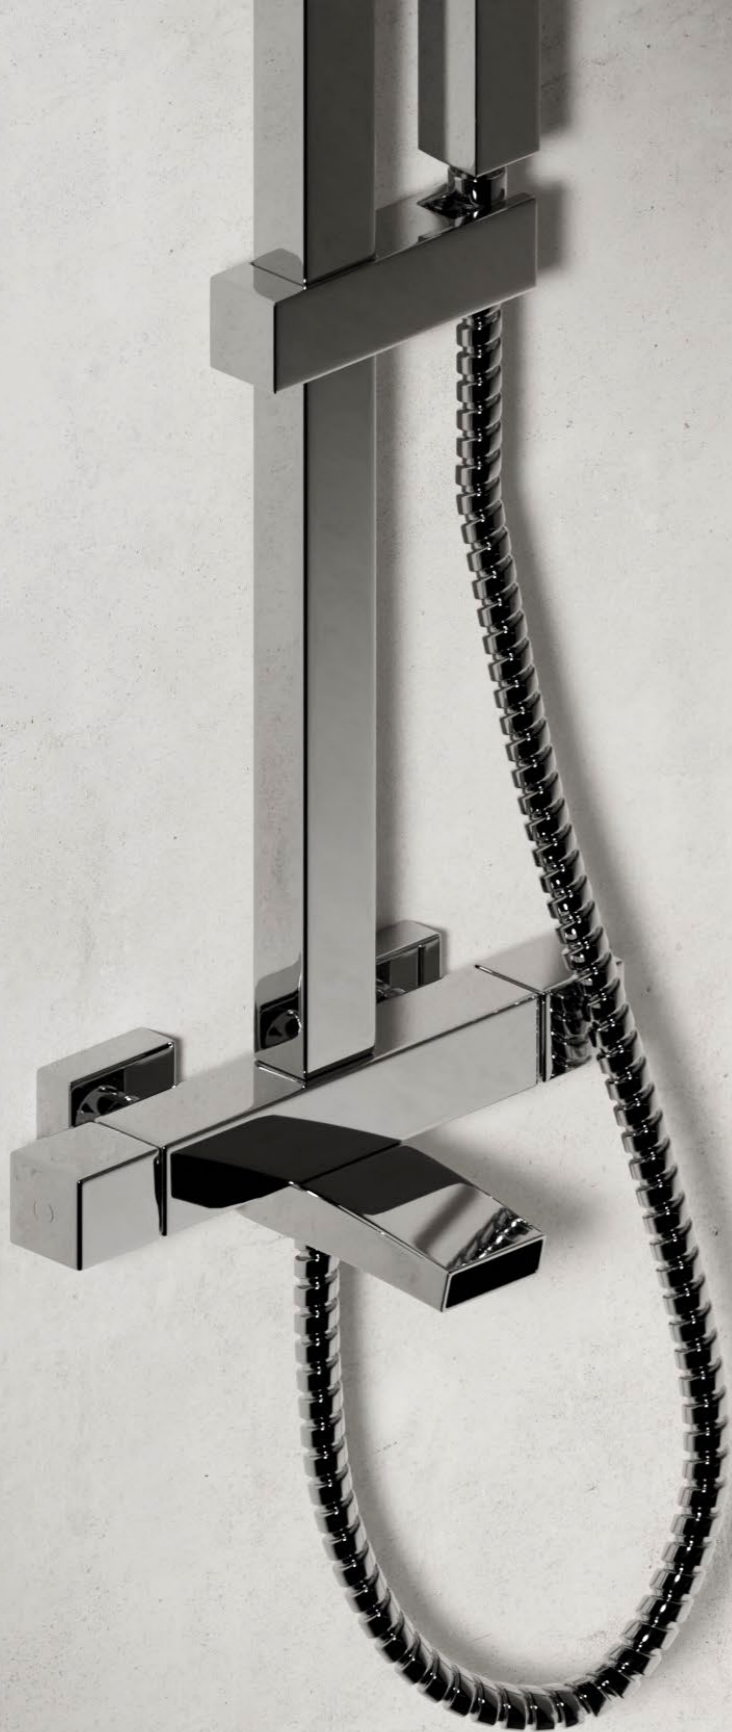

SOFTCEMENT

4-Panels Bathroom Kit

SHOWER KIT 94.5"