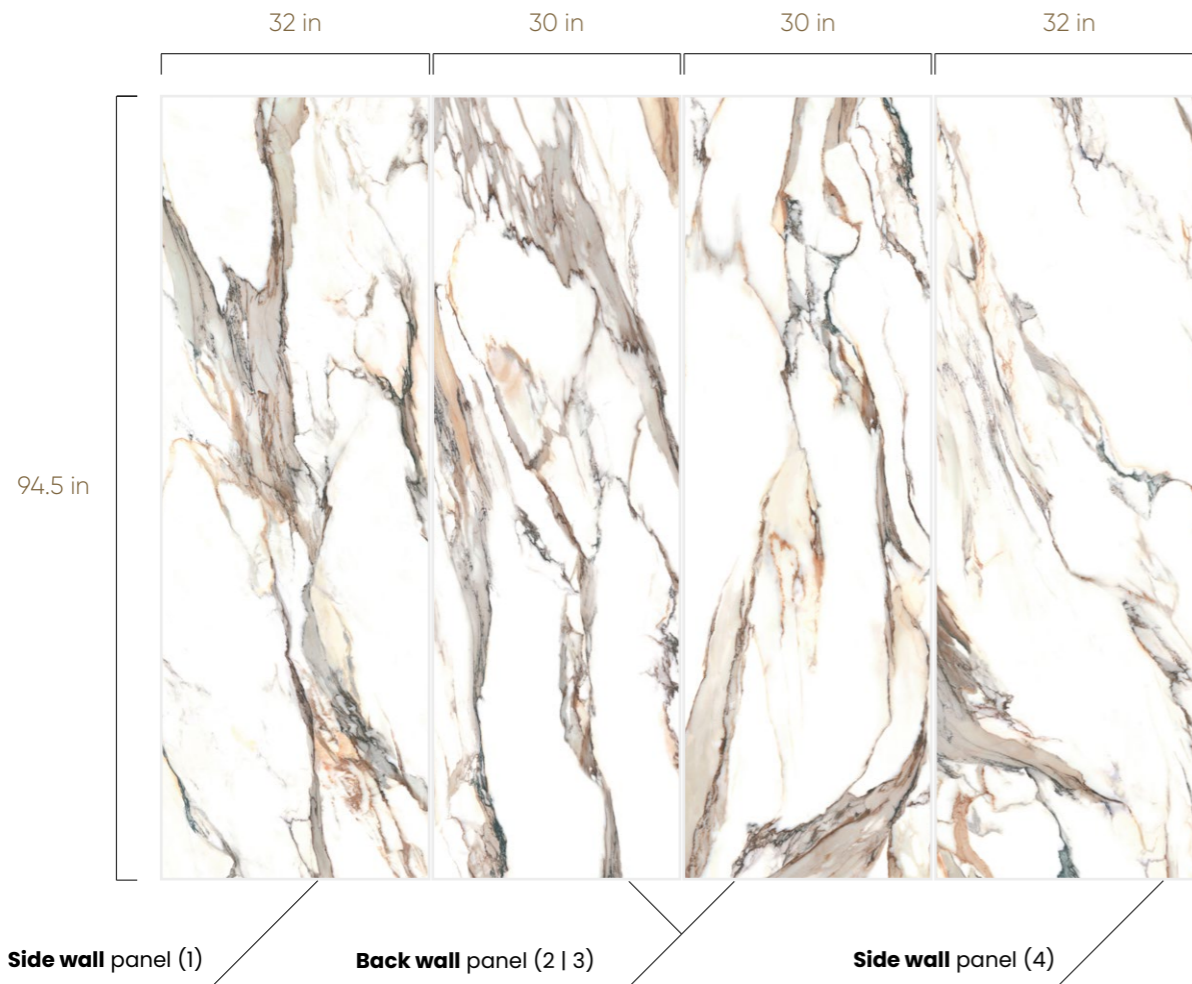

AVAILABLE FINISH Matt Polished

KIT CONTAINS:

Side wall panels	32-in W x 63-in H	Back wall panels	30-in W x 63-in H
Number of items	2	Number of items	2

CALACATTA GOLD

4-Panels Bathroom Kit

0.28"

94.5"

SHOWER KIT