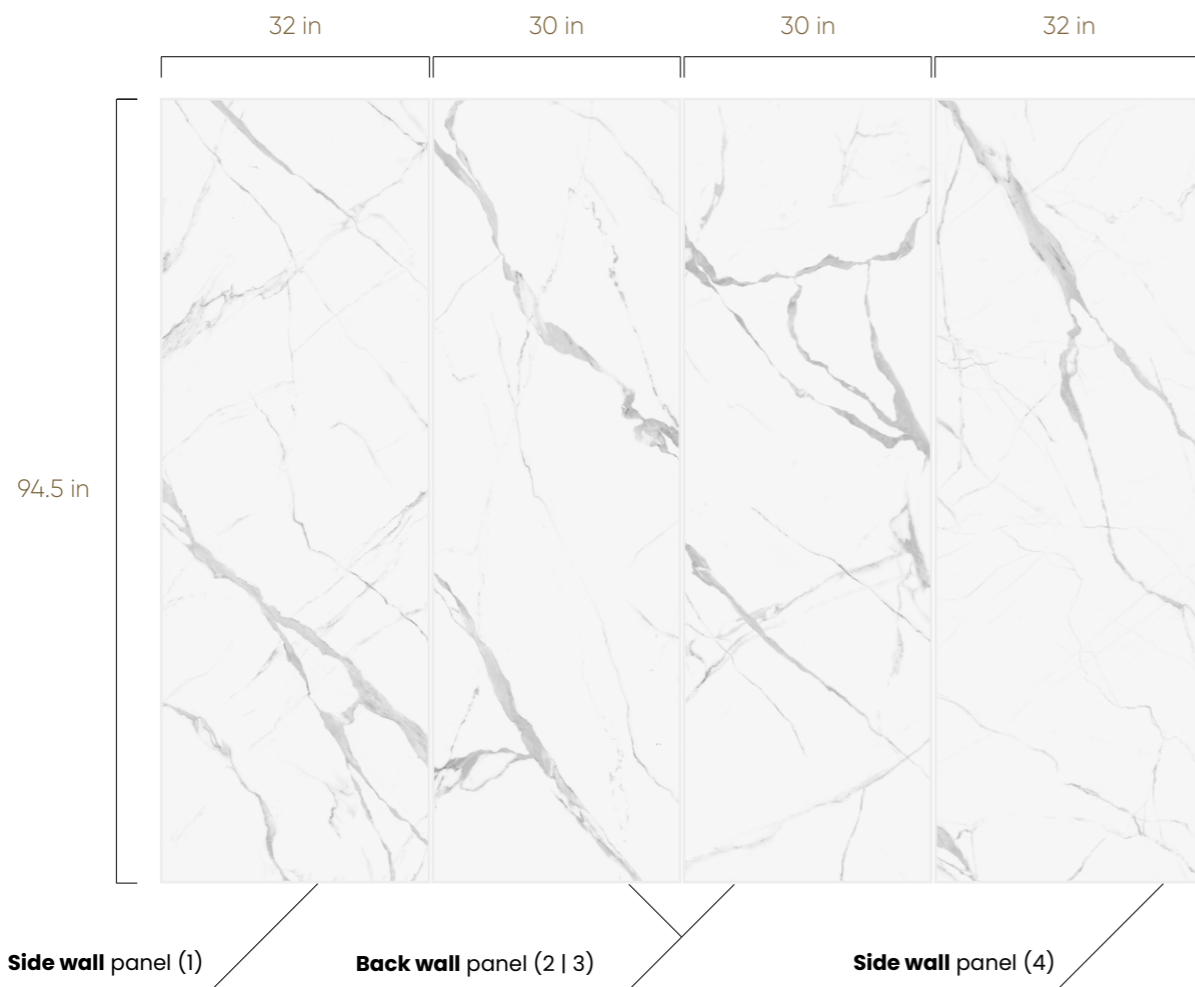

Matt Polished

KIT CONTAINS:

Side wall panels	32-in W x 63-in H	Back wall panels	30-in W x 63-in H
Number of items	2	Number of items	2

STATUARIO NUOVO

4-Panels Bathroom Kit

0.28"

94.5"

SHOWER KIT