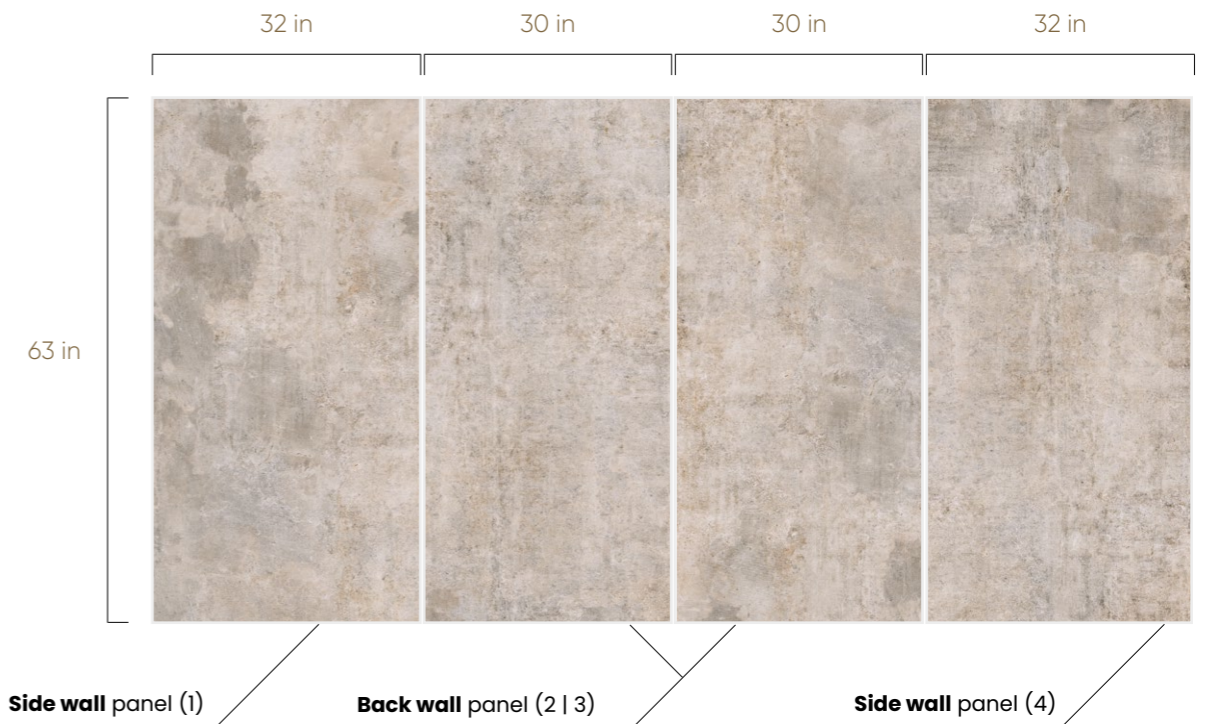

SHOWER KIT

BATHTUB KIT

AVAILABLE FINISH

Silky Cristal

KIT CONTAINS:

Side wall panels	32-in W x 76-in H	Back wall panels	30-in W x 76-in H
Number of items	2	Number of items	2

63"

BATHTUB KIT