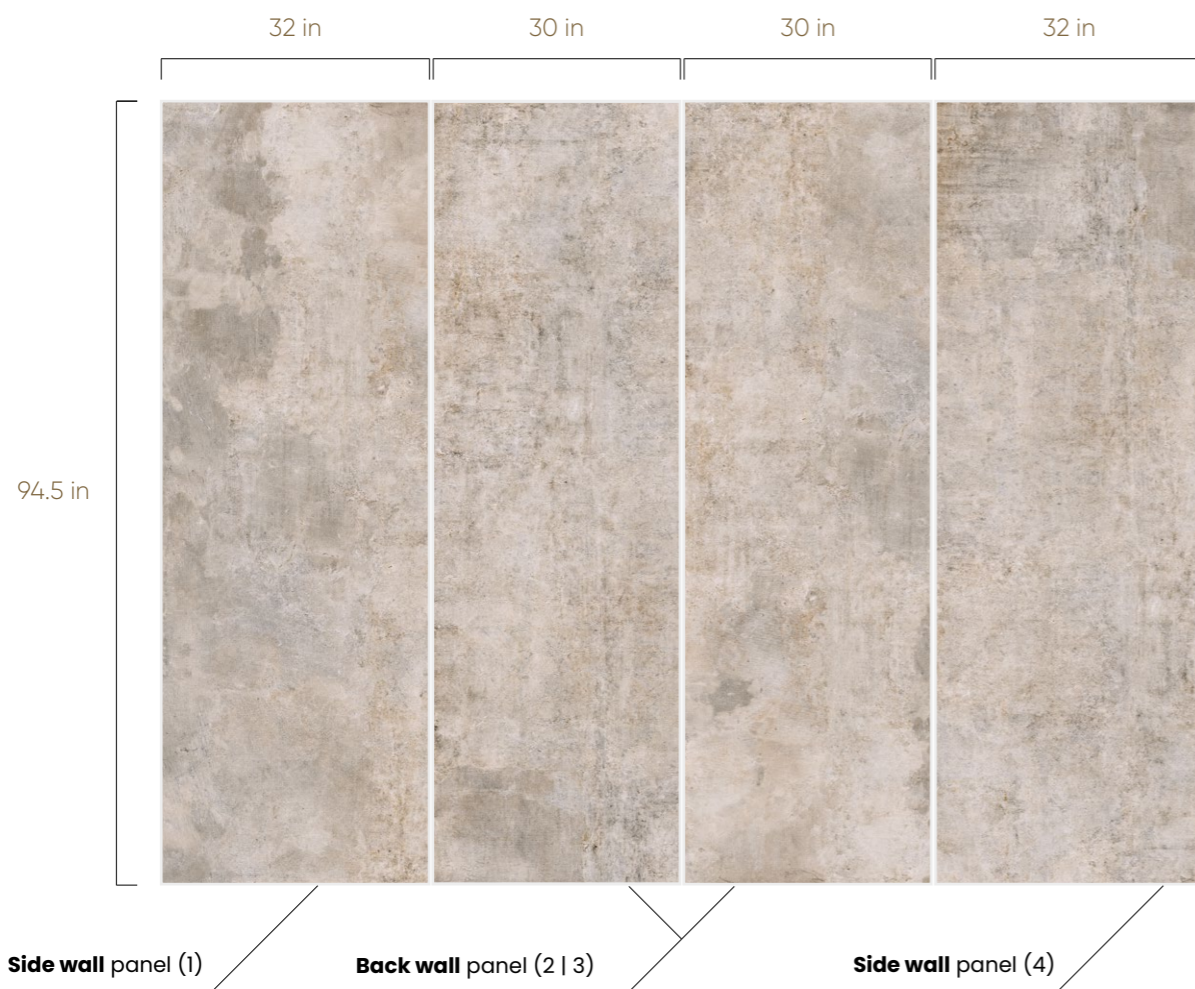

TEXTURAL ivory

4-Panels Bathroom Kit

0.28"

94.5"

SHOWER KIT

AVAILABLE FINISH

☒ Silky Cristal

KIT CONTAINS:

Side wall panels	32-in W x 94.5-in H	Back wall panels	30-in W x 94.5-in H
Number of items	2	Number of items	2