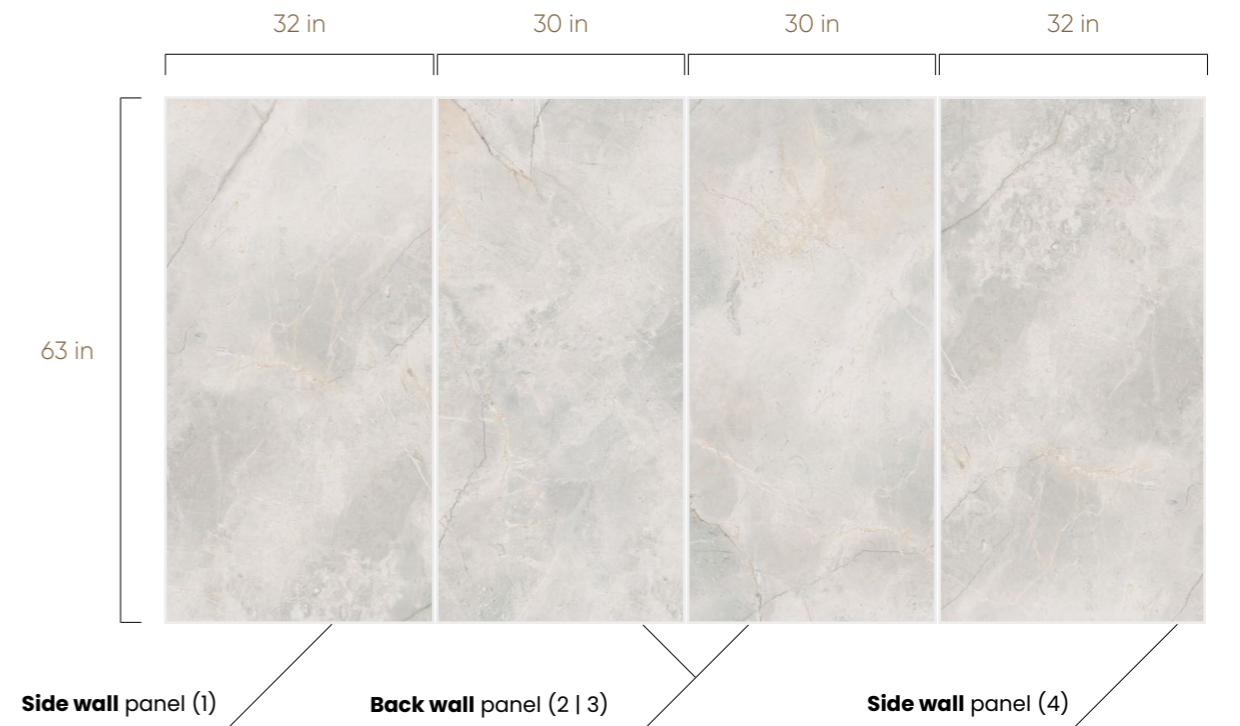

0.28"

76" SHOWER KIT  BATHTUB KIT 

AVAILABLE FINISH

Matt Polished

KIT CONTAINS:

Side wall panels	32-in W x 76-in H	Back wall panels	30-in W x 76-in H
Number of items	2	Number of items	2

63" BATHTUB KIT 

AVAILABLE FINISH