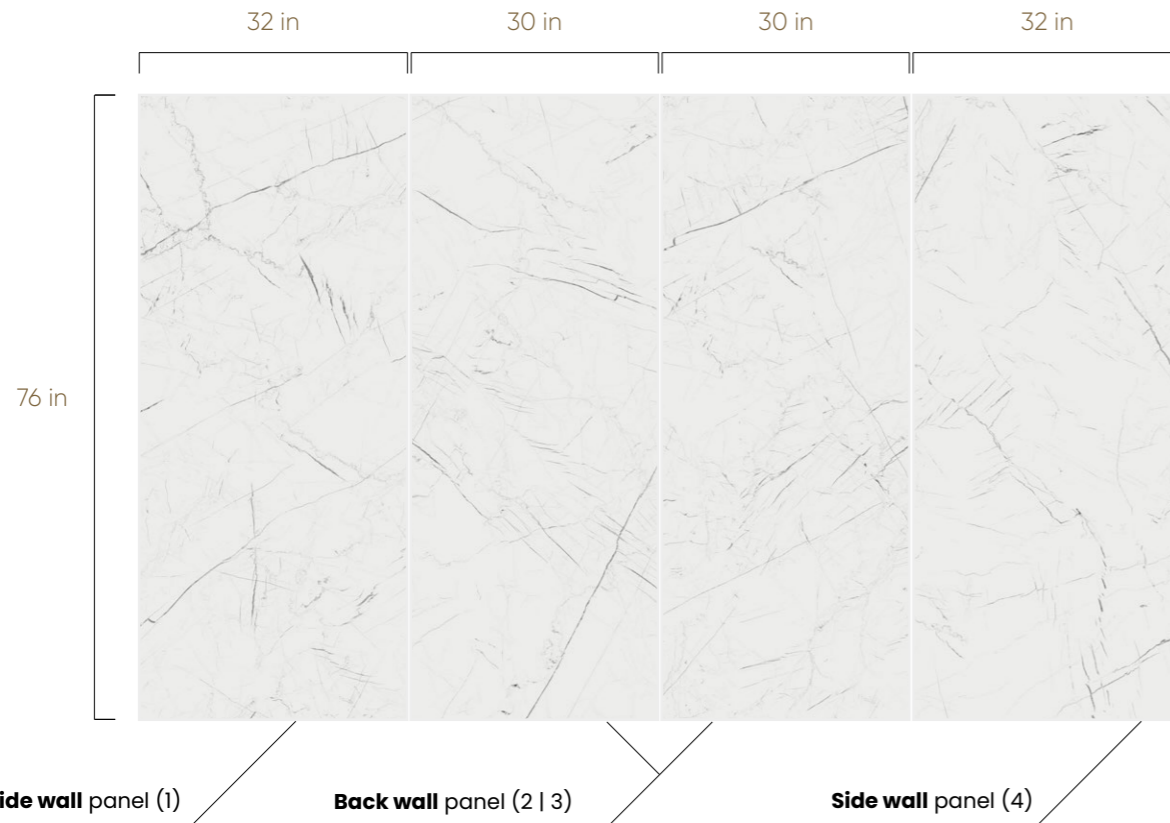

MARMO THASSOS

4-Panels Bathroom Kit

0.28"

76" **SHOWER KIT** **BATHTUB KIT**

AVAILABLE FINISH

☒ Matt ☐ Polished

KIT CONTAINS:

Side wall panels	32-in W x 76-in H	Back wall panels	30-in W x 76-in H
Number of items	2	Number of items	2

63" **BATHTUB KIT**