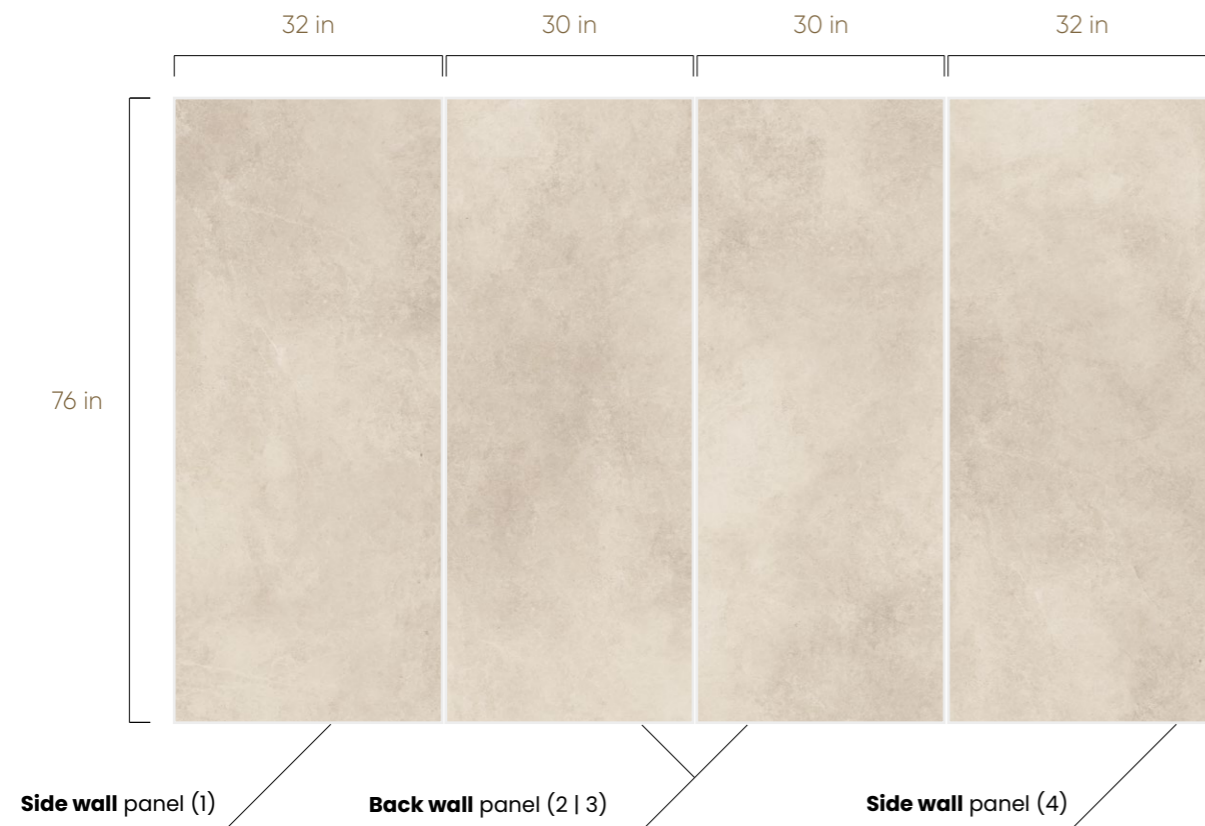

TACOMA sand

4-Panels Bathroom Kit

0.28"

76" SHOWER KIT BATHTUB KIT

AVAILABLE FINISH

☒ Matt ☐ Polished

KIT CONTAINS:

Side wall panels	32-in W x 76-in H	Back wall panels	30-in W x 76-in H
Number of items	2	Number of items	2

63" BATHTUB KIT