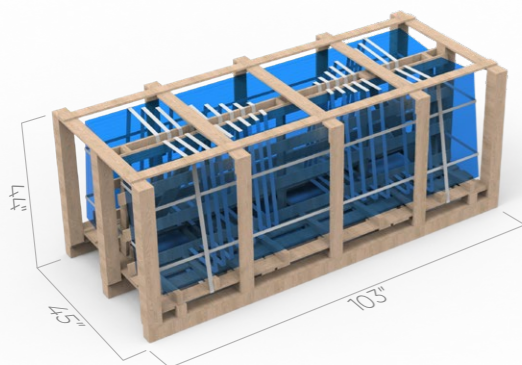

KIT CONTAINS:

Side wall panels	32-in W x 94.5-in H
Number of items	2
Back wall panels	30-in W x 94.5-in H
Number of items	2

COMPLETE KIT PACKAGING:

Pieces in the box:	4
Box weight:	246,91 lb
Number of kits	10
Pcs. on a pallet:	40
Pallet weight:	2407.44 lb

INDIVIDUAL PANEL 32" x 94.5" PACKAGING:

Pieces in the box:	1
Box weight:	62,83 lb
Pcs. on a pallet:	40
Pallet weight:	2460.35 lb

INDIVIDUAL PANEL 30" x 94.5" PACKAGING:

Pieces in the box:	1
Box weight:	60,62 lb
Pcs. on a pallet:	40
Pallet weight:	2356.74 lb