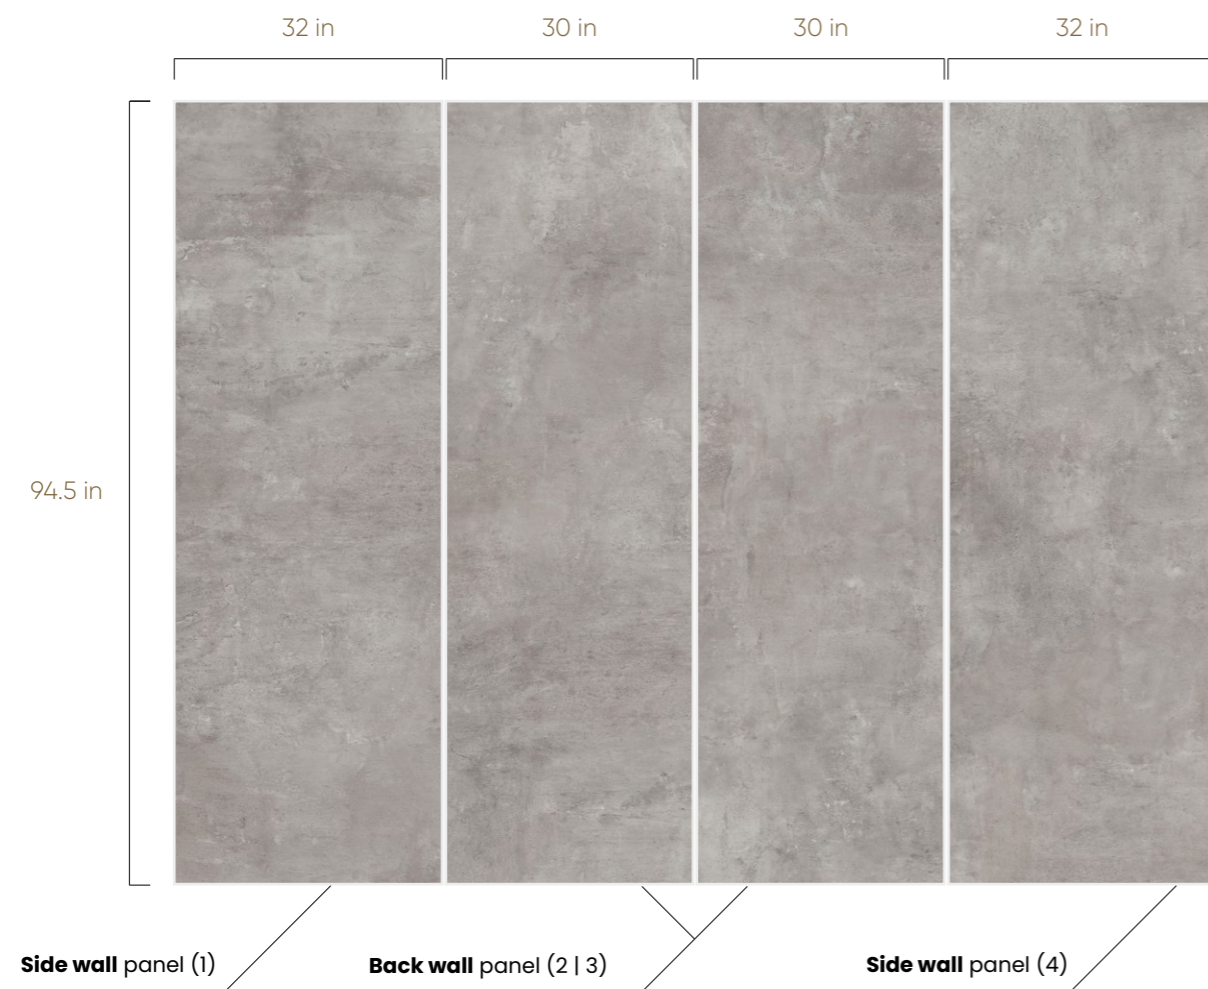

SOFTCEMENT silver

4-Panels Bathroom Kit

0.28"

94.5"

SHOWER KIT

AVAILABLE FINISH

☒ Matt

☐ Polished

KIT CONTAINS:

Side wall panels	32-in W x 94.5-in H	Back wall panels	30-in W x 94.5-in H
Number of items	2	Number of items	2