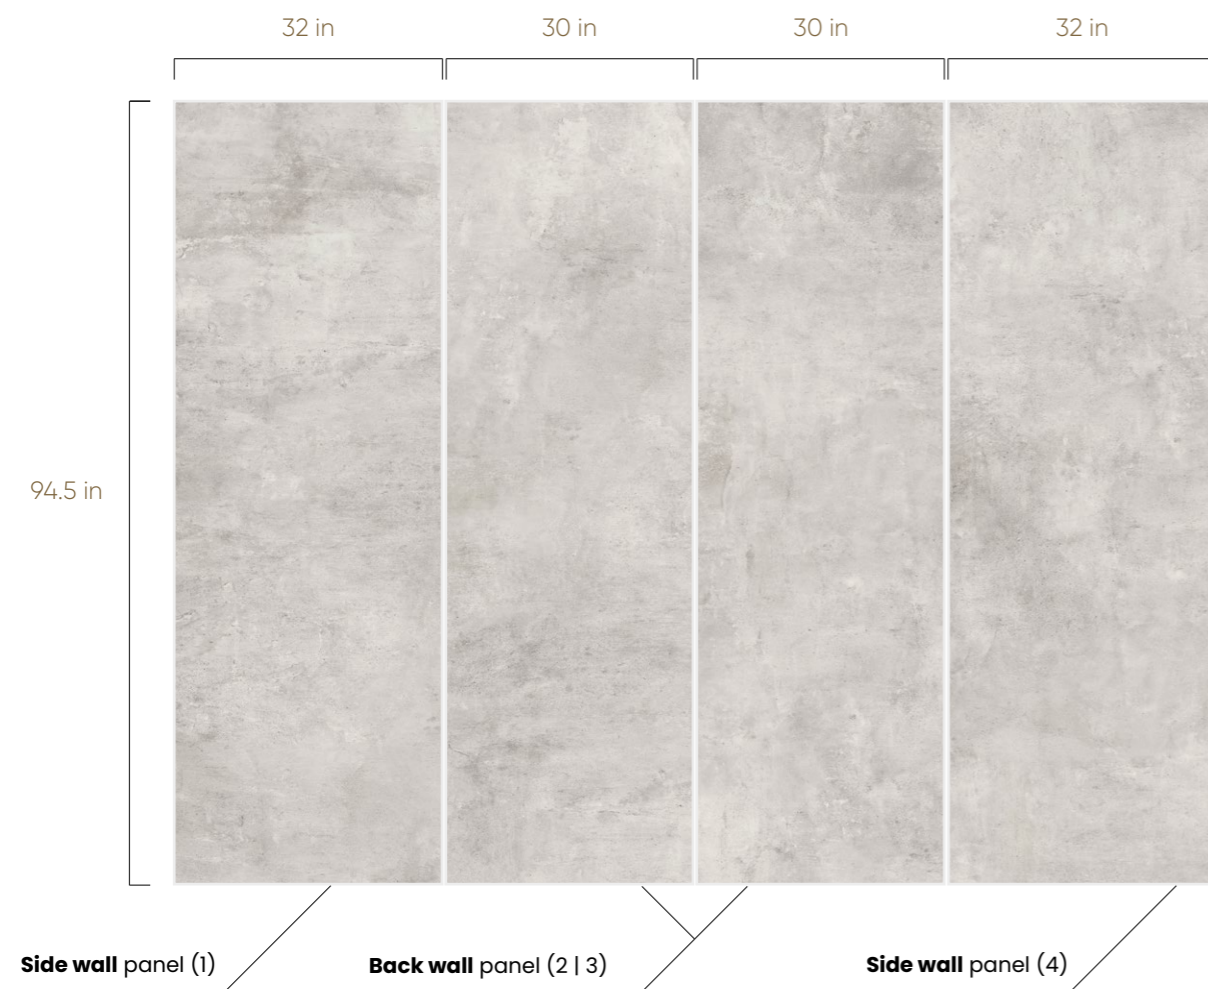

SOFTCEMENT white

4-Panels Bathroom Kit

0.28"

94.5"

SHOWER KIT

AVAILABLE FINISH

☒ Matt

☐ Polished

KIT CONTAINS:

Side wall panels	32-in W x 94.5-in H	Back wall panels	30-in W x 94.5-in H
Number of items	2	Number of items	2