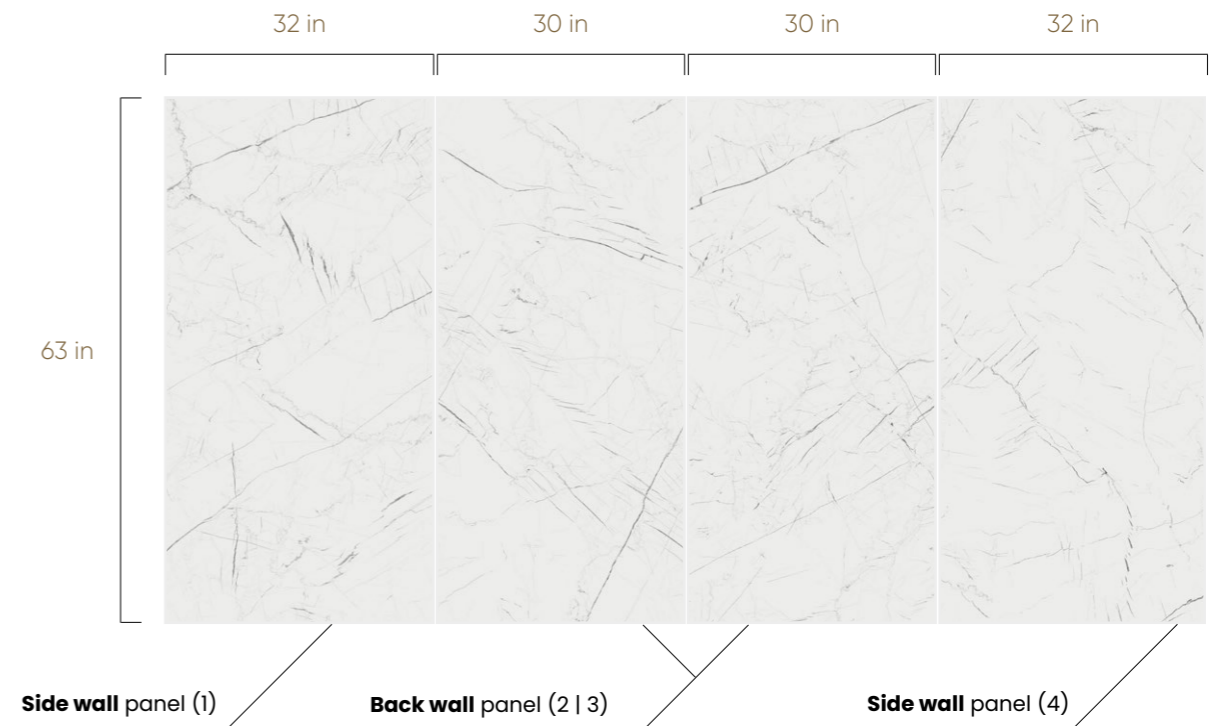

76" **SHOWER KIT**  **BATHTUB KIT** 

AVAILABLE FINISH

Matt Polished

KIT CONTAINS:

Side wall panels	32-in W x 76-in H	Back wall panels	30-in W x 76-in H
Number of items	2	Number of items	2

63" **BATHTUB KIT** 