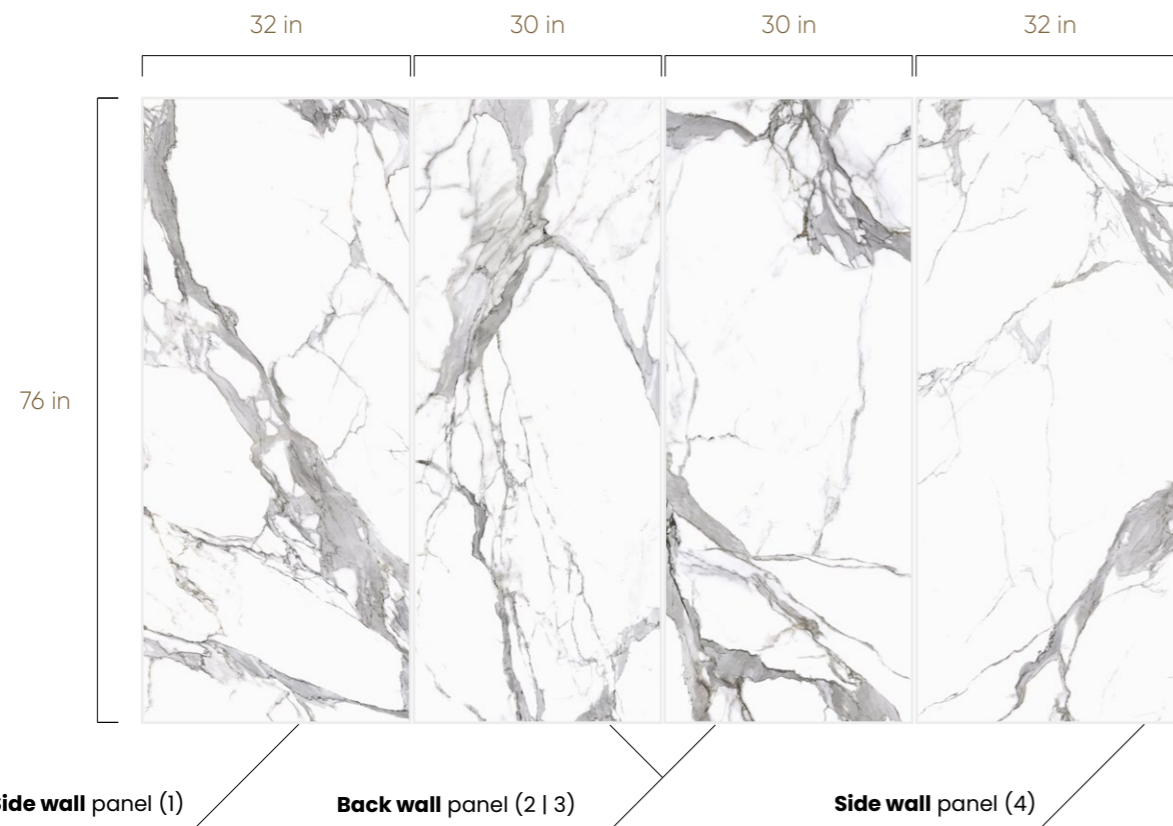

CALACATTA WHITE

4-Panels Bathroom Kit

0.28"

76" **SHOWER KIT** **BATHTUB KIT**

AVAILABLE FINISH

☒ Satin ☒ Matt ☒ Polished

KIT CONTAINS:

Side wall panels	32-in W x 76-in H	Back wall panels	30-in W x 76-in H
Number of items	2	Number of items	2

63" **BATHTUB KIT**