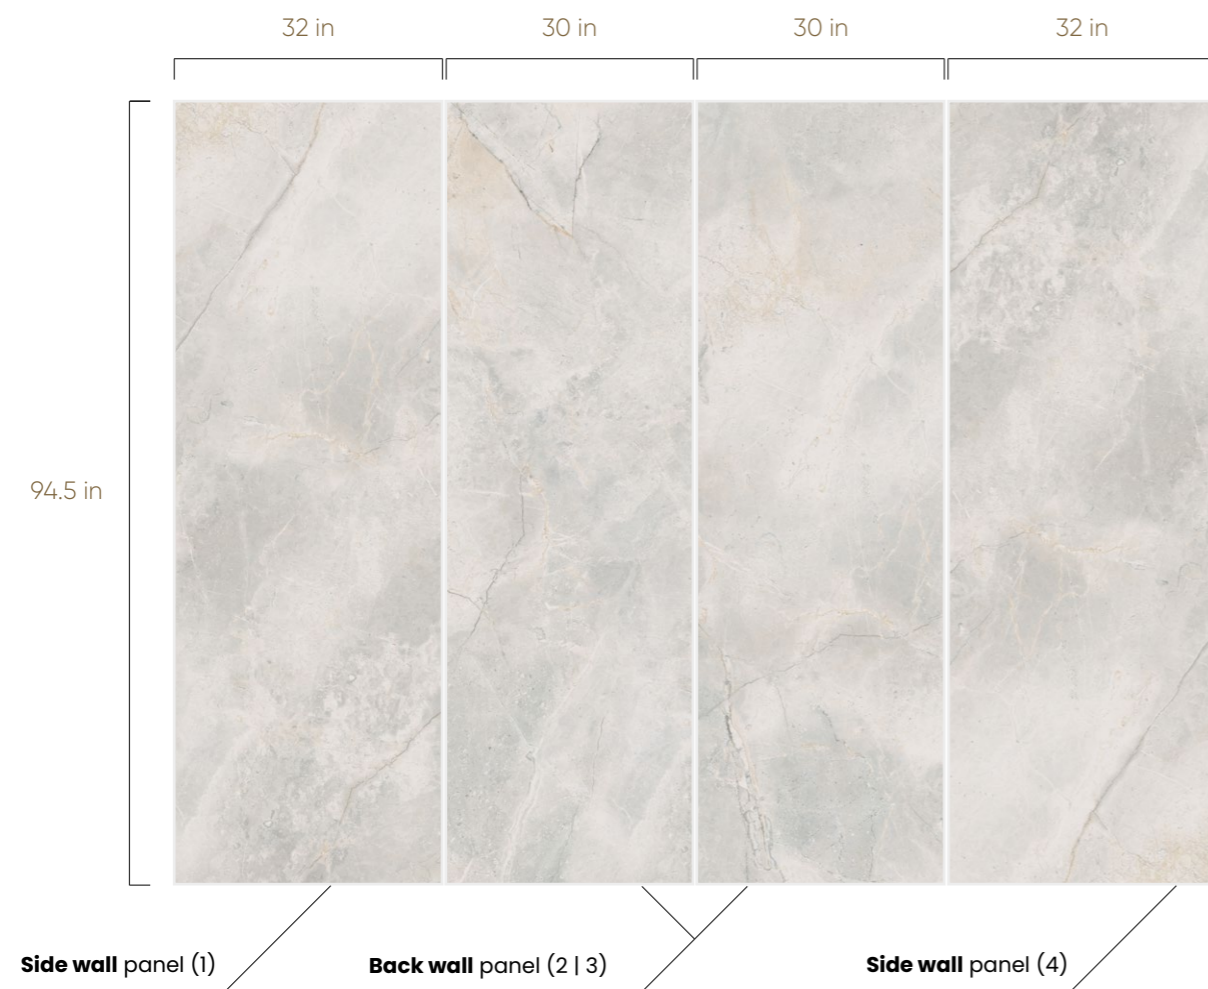

Matt Polished

KIT CONTAINS:

Side wall panels	32-in W x 63-in H	Back wall panels	30-in W x 63-in H
Number of items	2	Number of items	2

MASTERSTONE white

4-Panels Bathroom Kit

0.28"

94.5"

SHOWER KIT