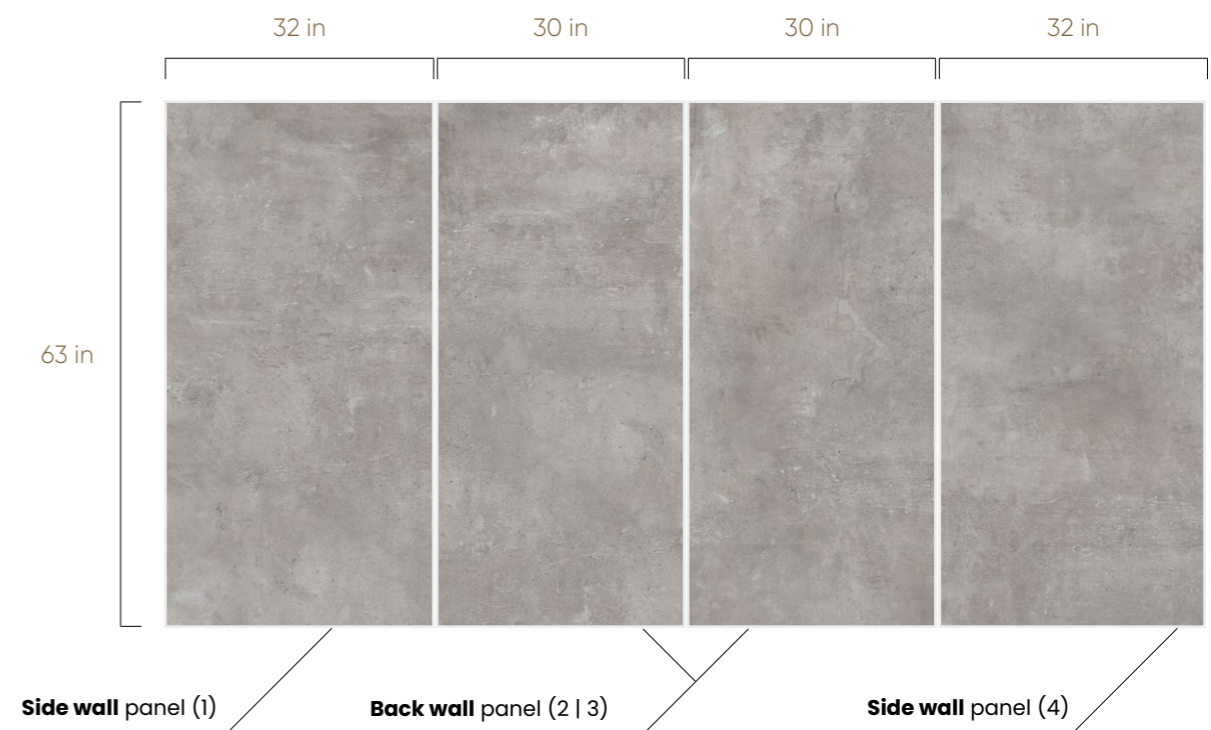

AVAILABLE FINISH

☒ Matt ☐ Polished

KIT CONTAINS:

Side wall panels	32-in W x 63-in H	Back wall panels	30-in W x 63-in H
Number of items	2	Number of items	2